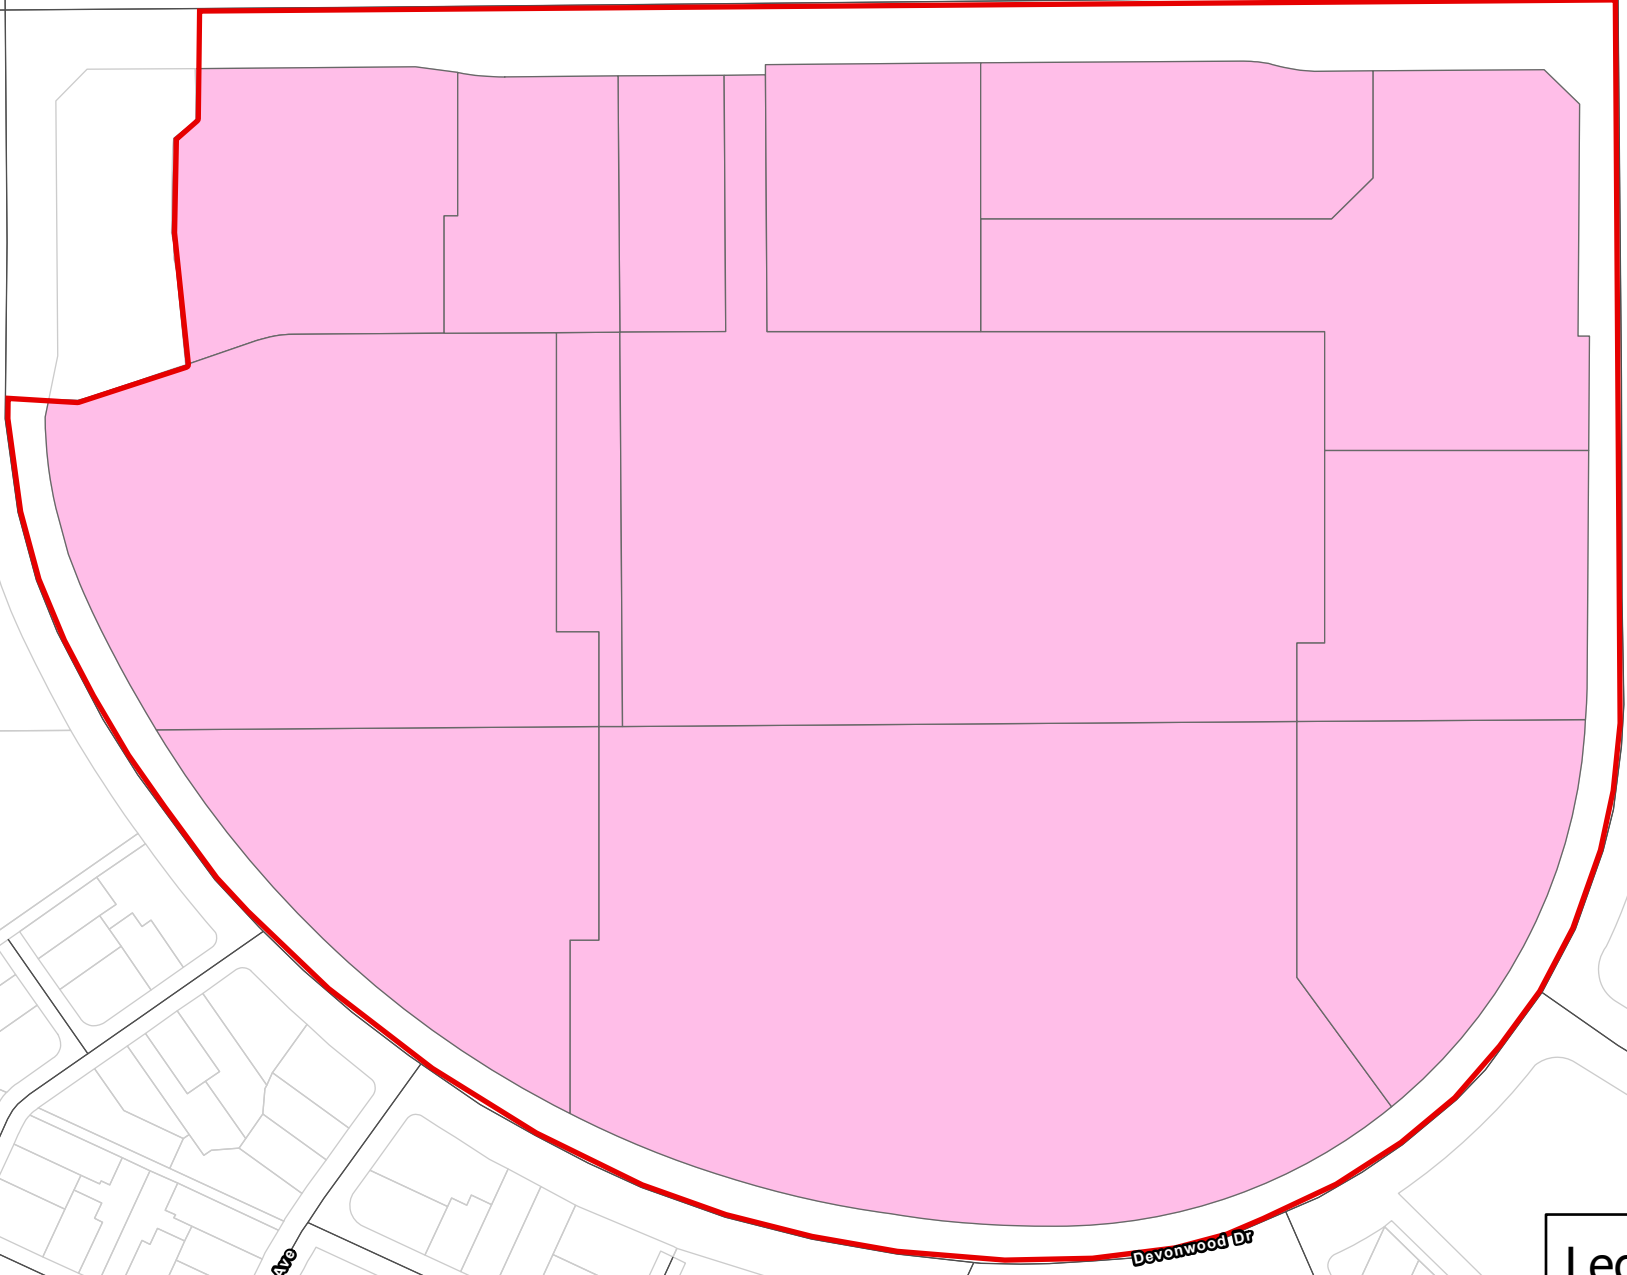

### Legend

- Roads
- City of Merced Limits

# Maintenance District 148 - Lowes

Loughbor

Austin Ave

W Olive Ave

N

## Legend

- Roads
- ▣ City of Merced Limits