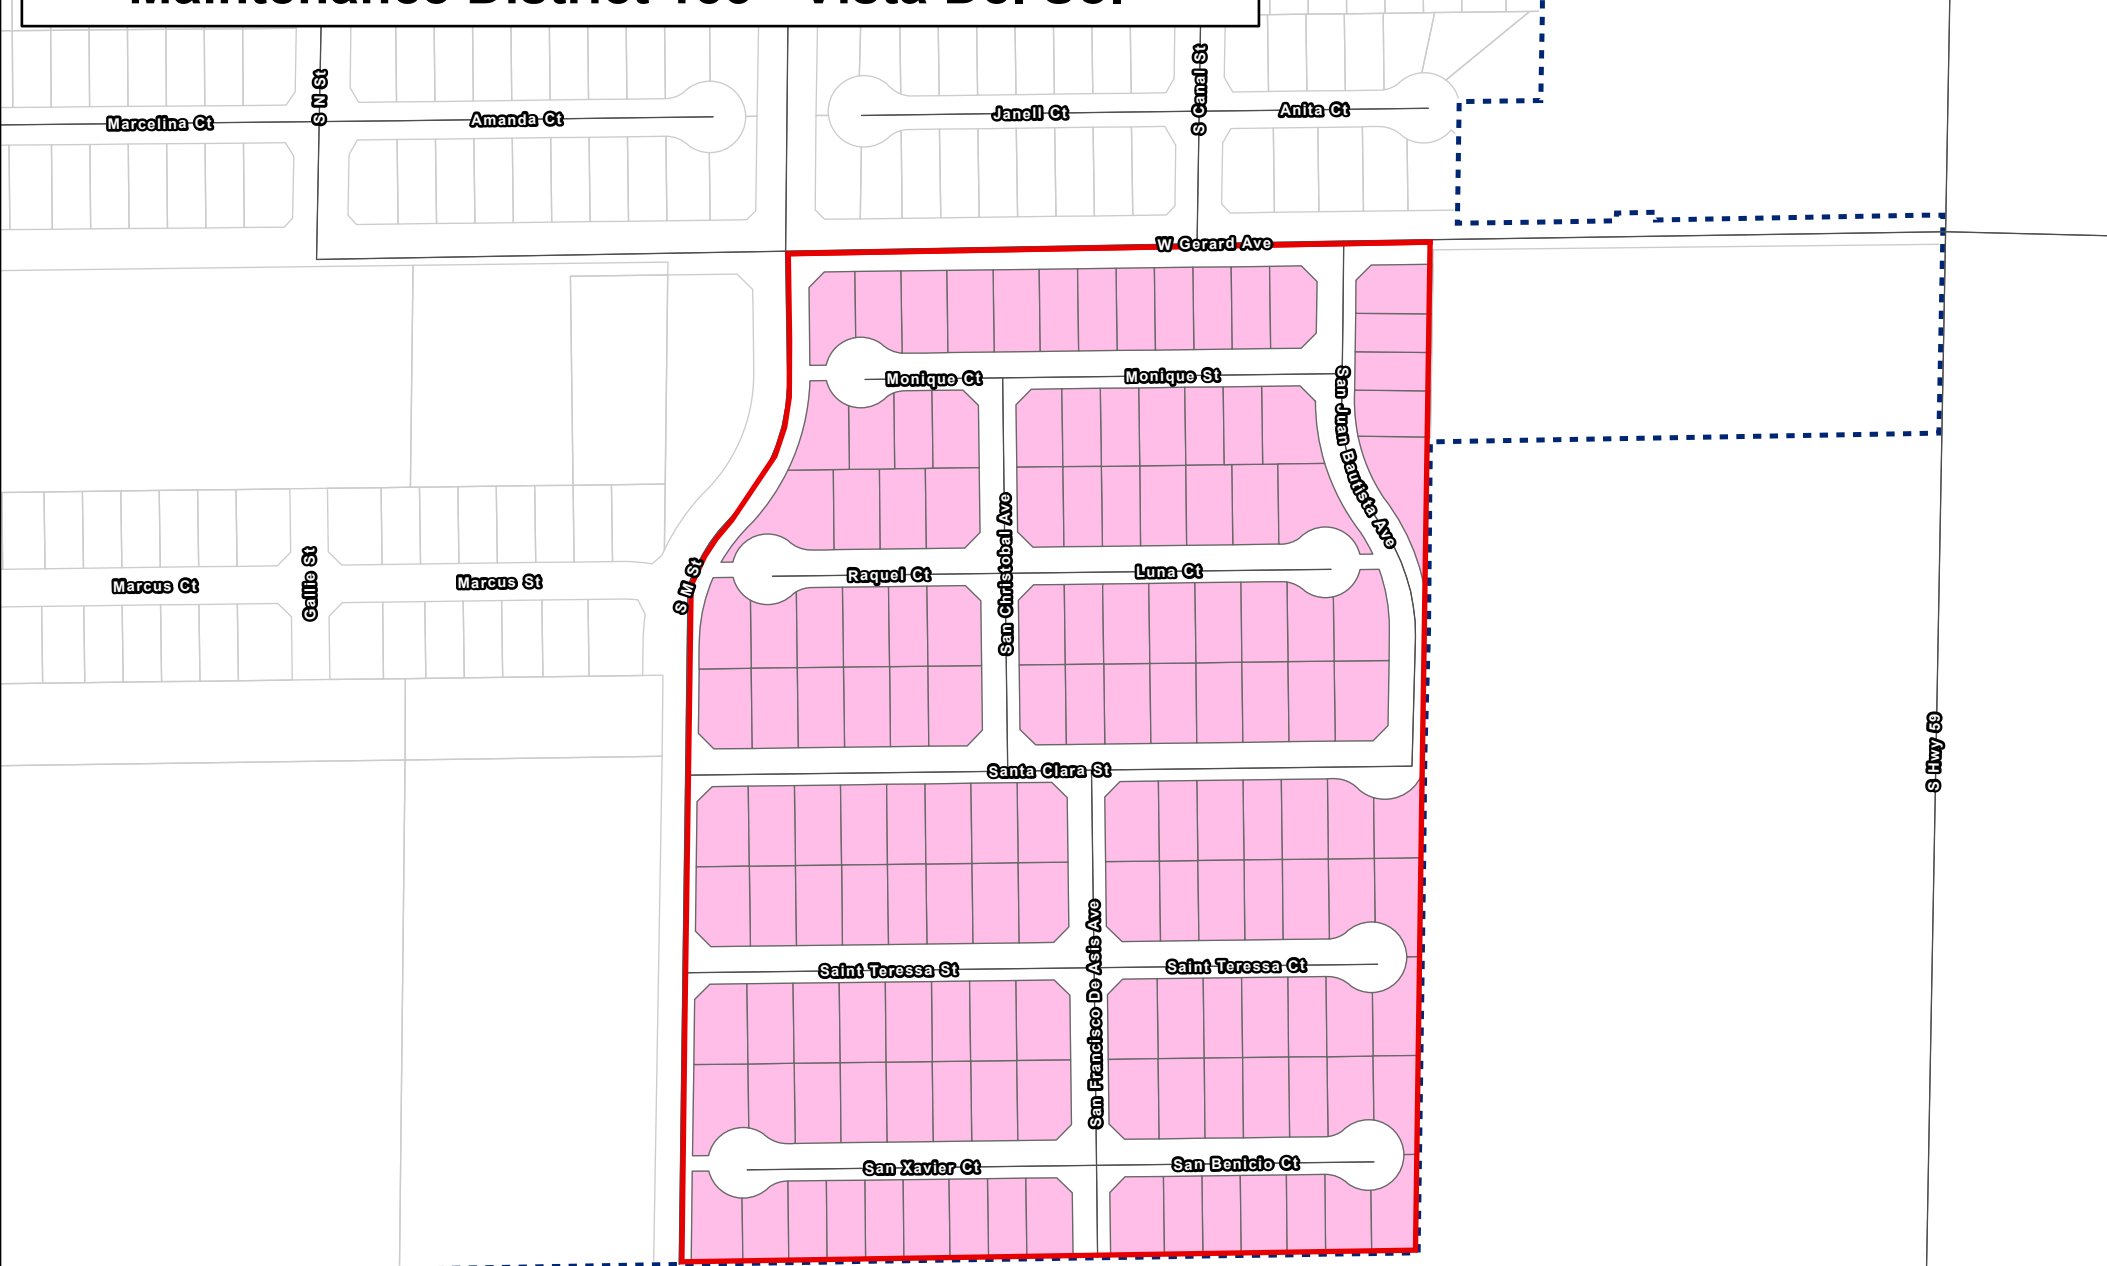

Maintenance District 153 - Vista Del Sol

S Hwy 99

Legend

- Roads
- - - - City of Merced Limits