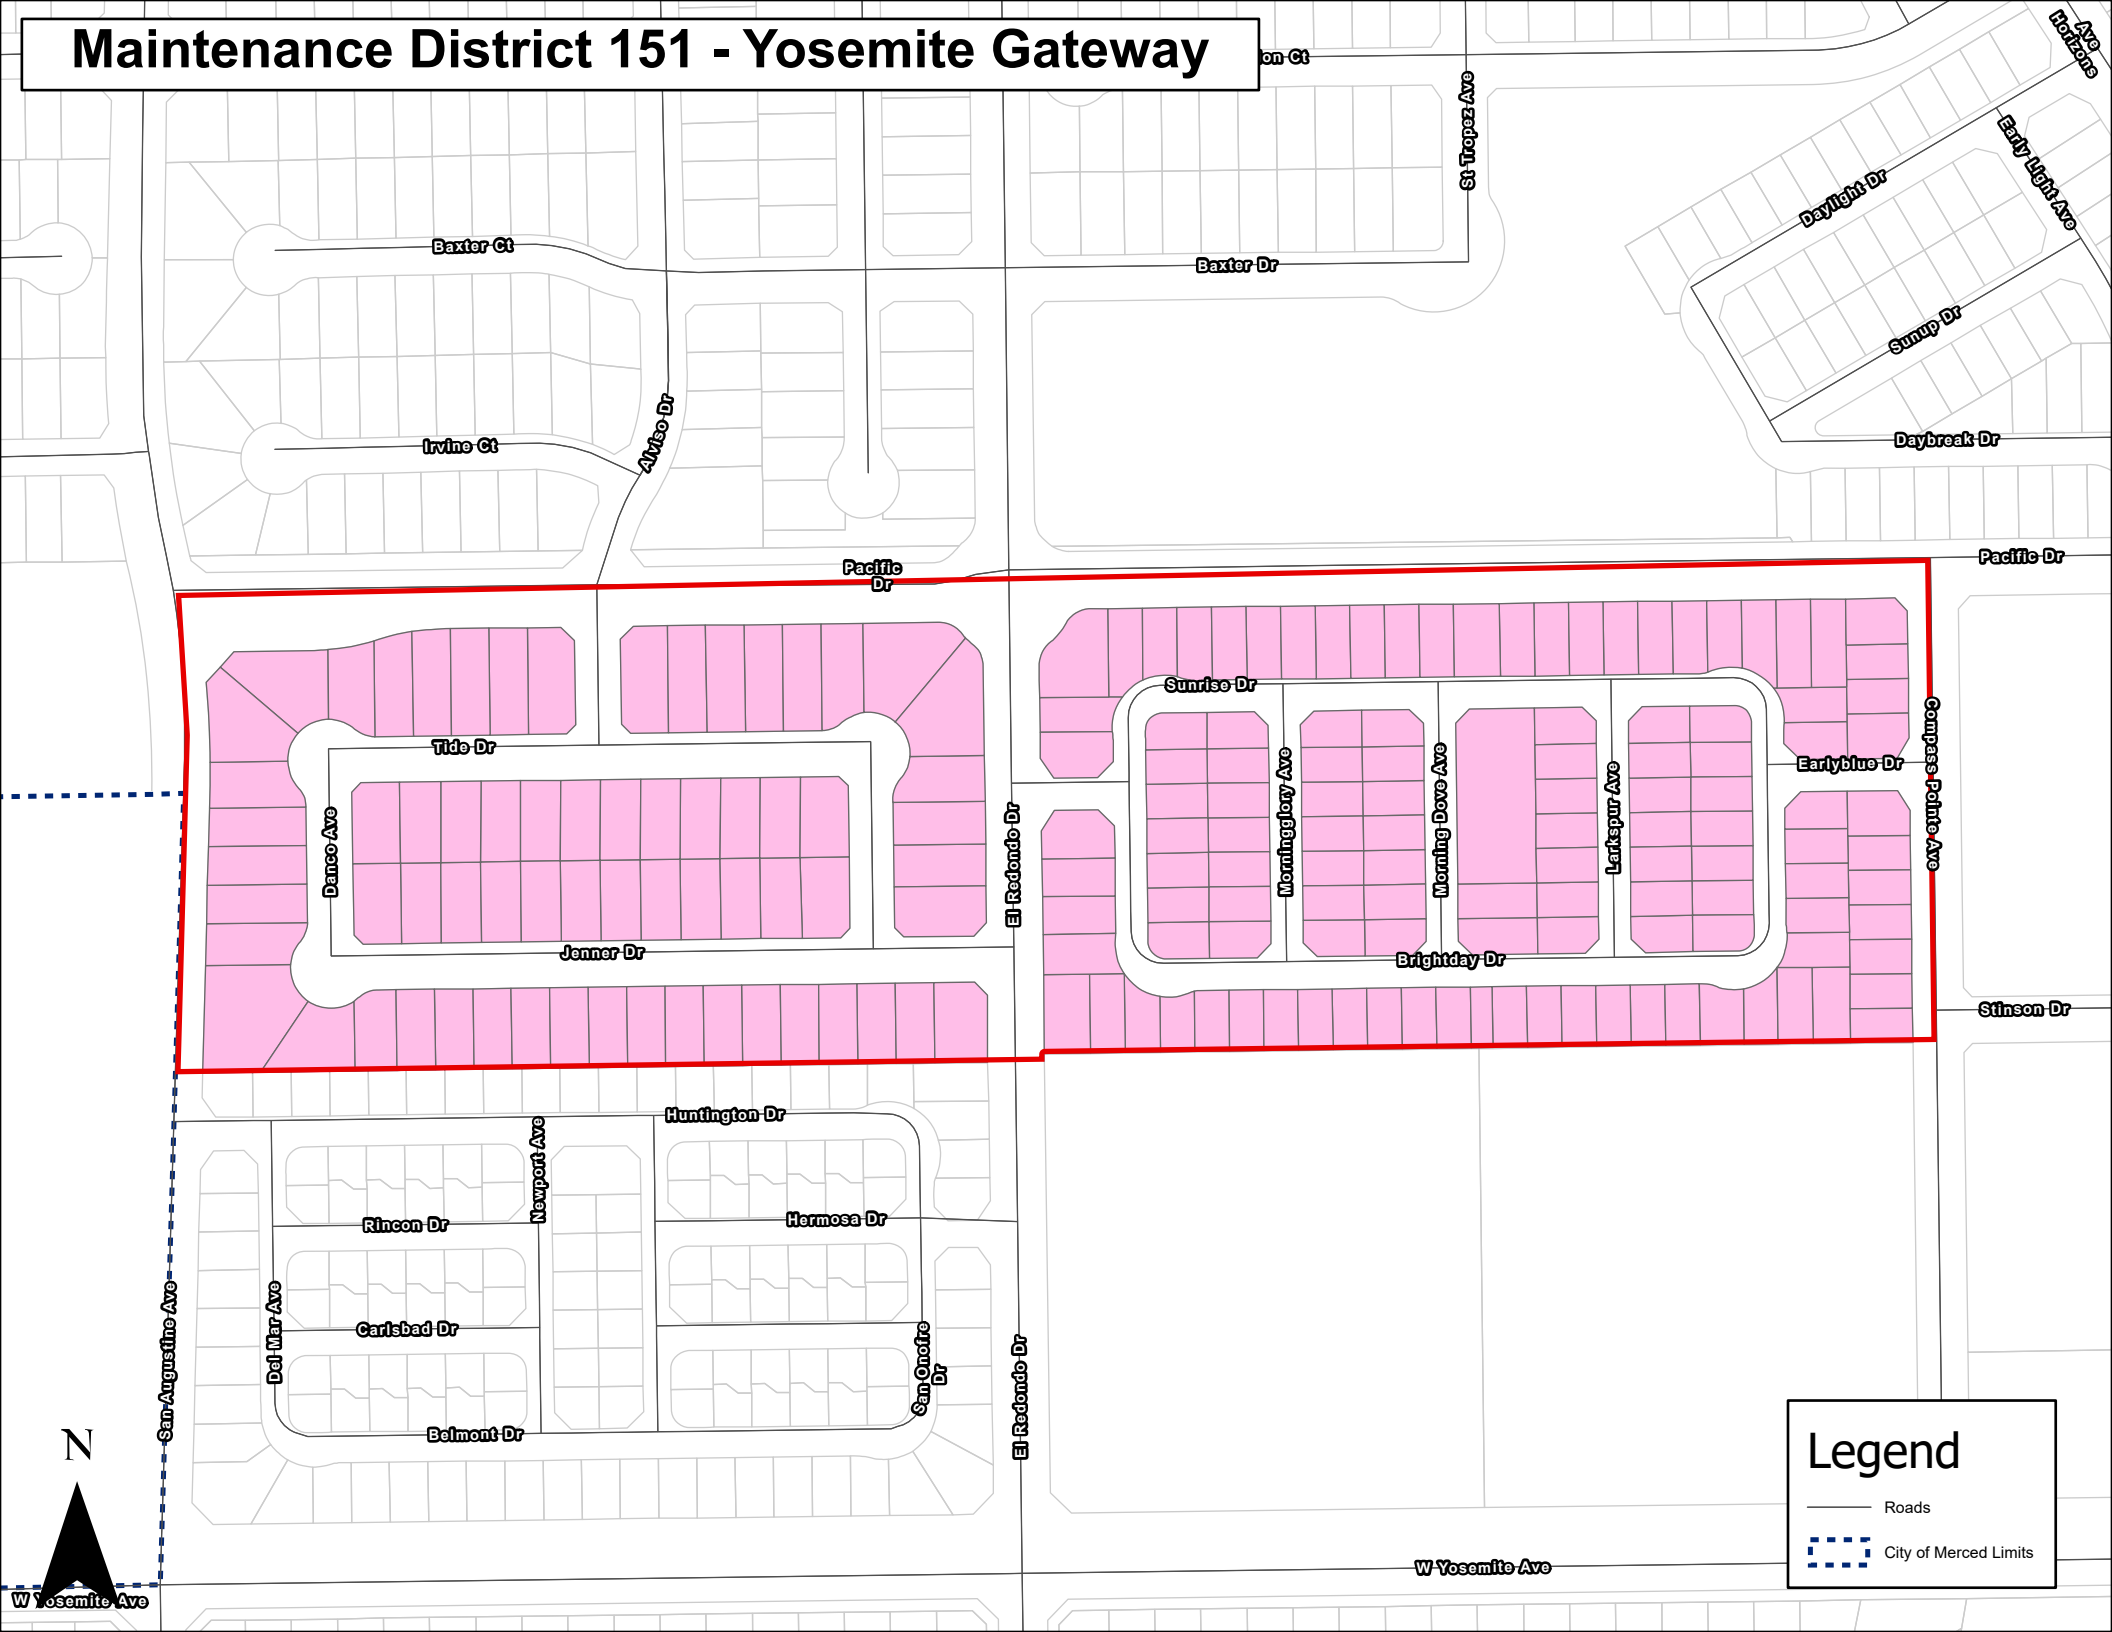

Maintenance District 151 - Yosemite Gateway

Legend

- Roads
- ▤ City of Merced Limits