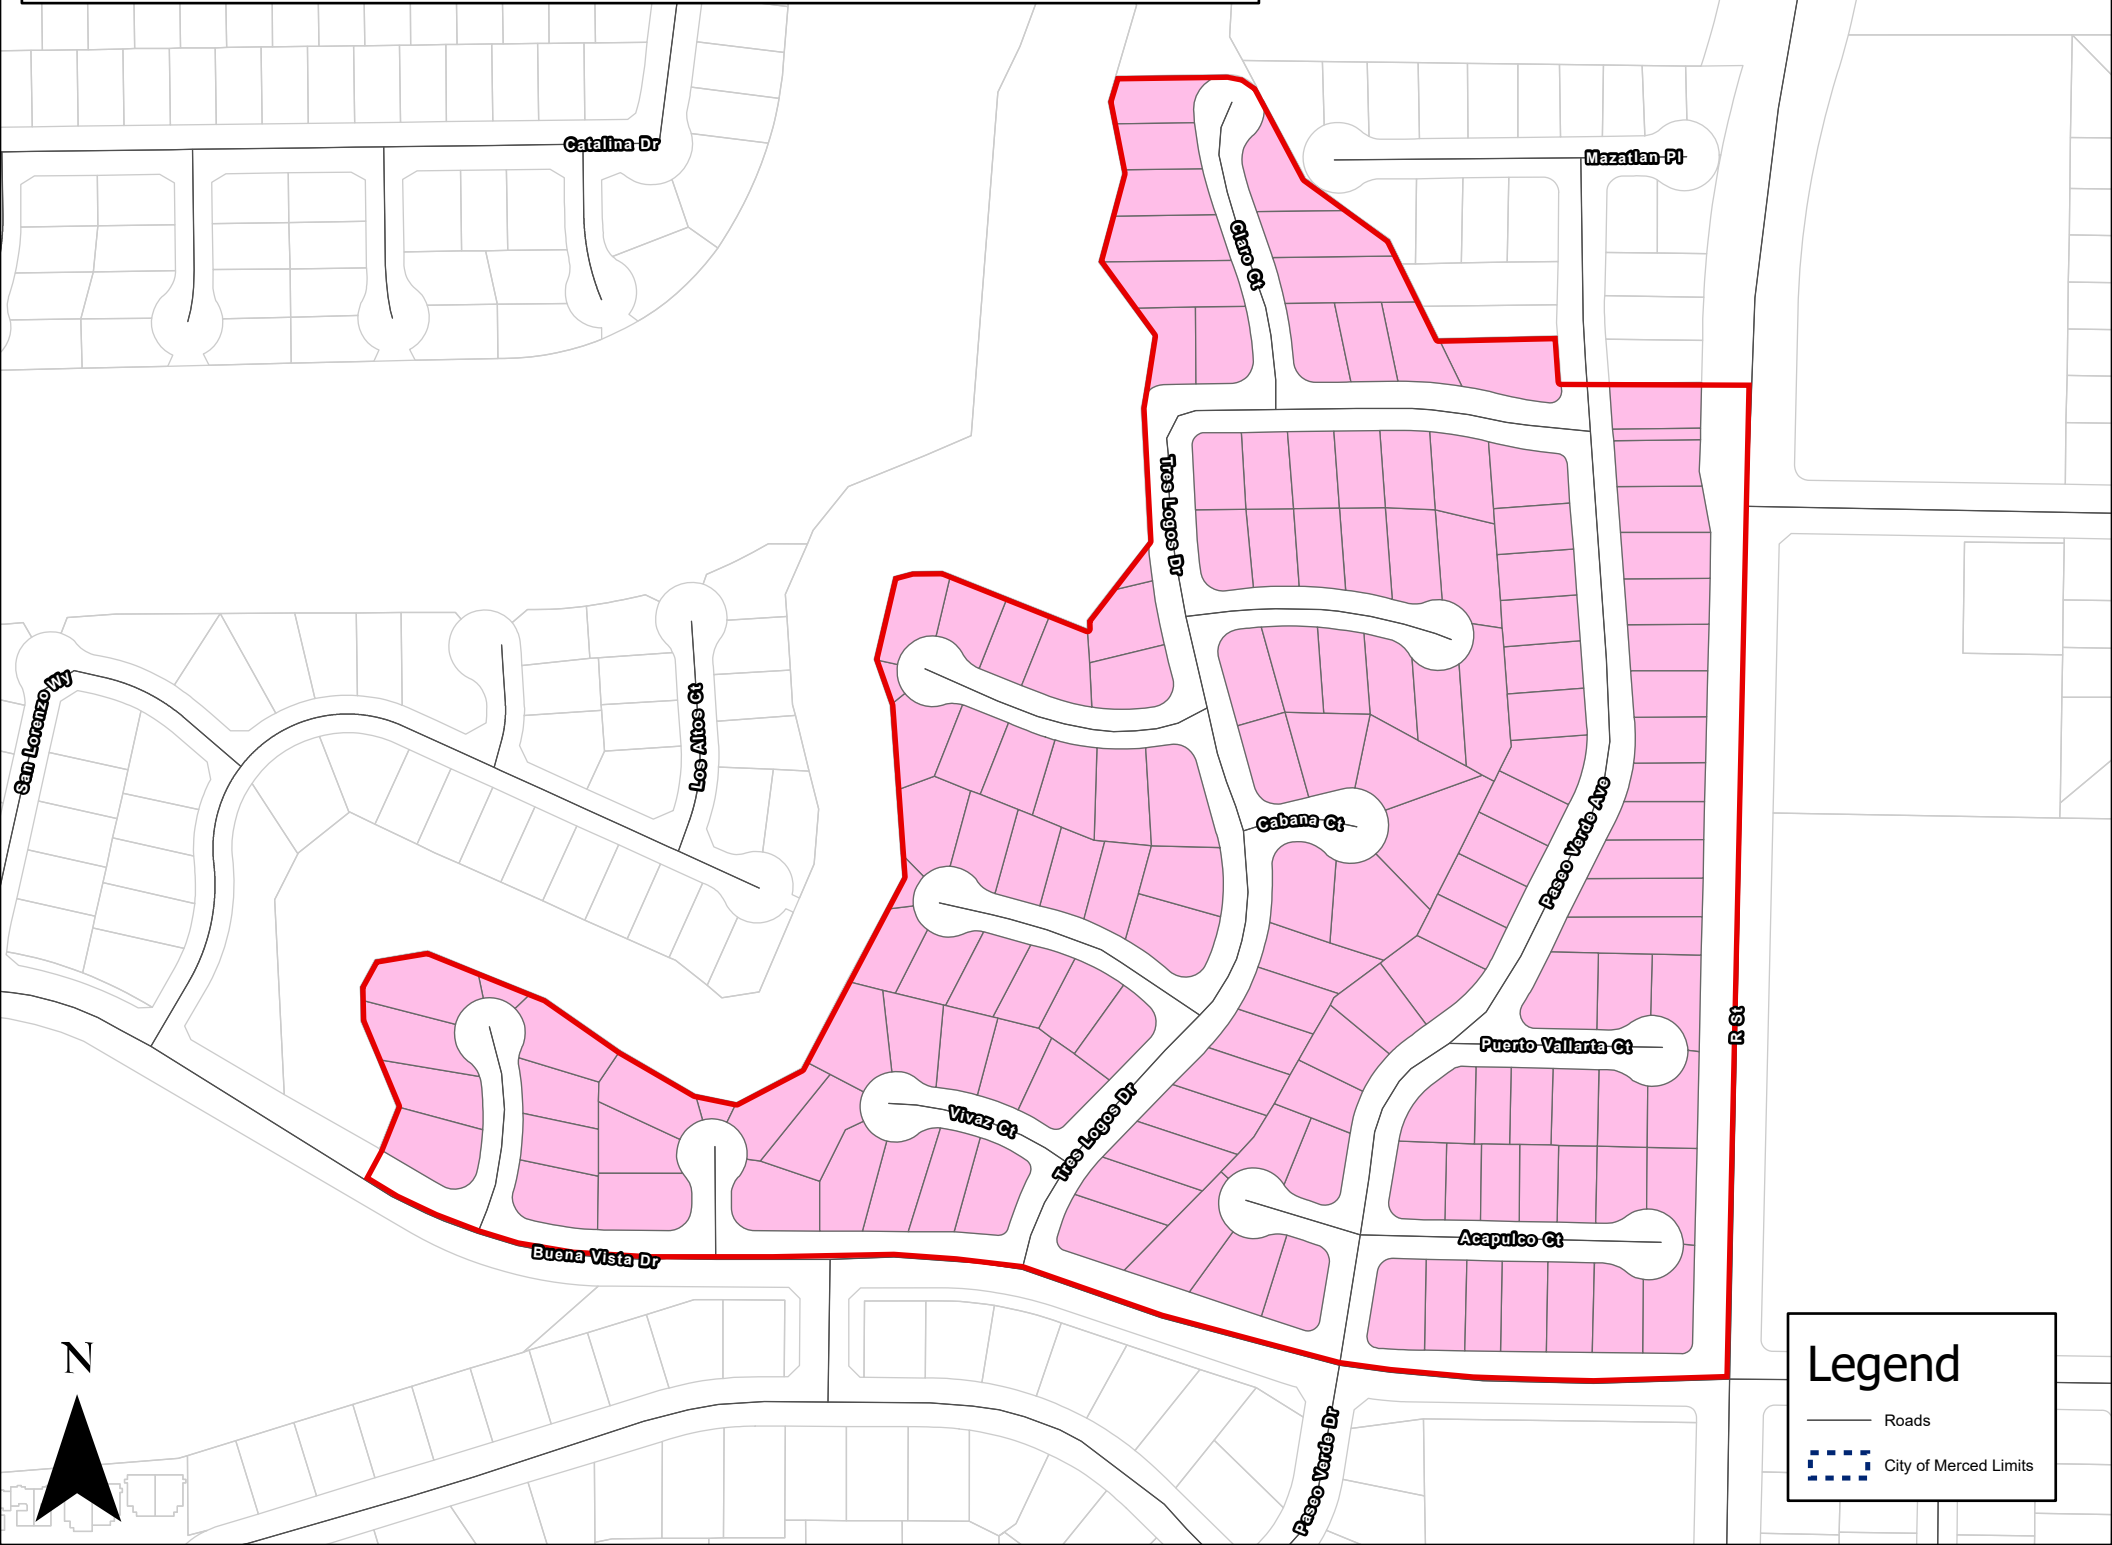

### Legend

- Roads
- - - - City of Merced Limits

# Community Facilities Districts 185-Moraga #22

### Legend

- Roads
- - - - - City of Merced Limits

# Maintenance District 122 - Fahrens Park I

**Legend**

- Roads
- ▣ City of Merced Limits