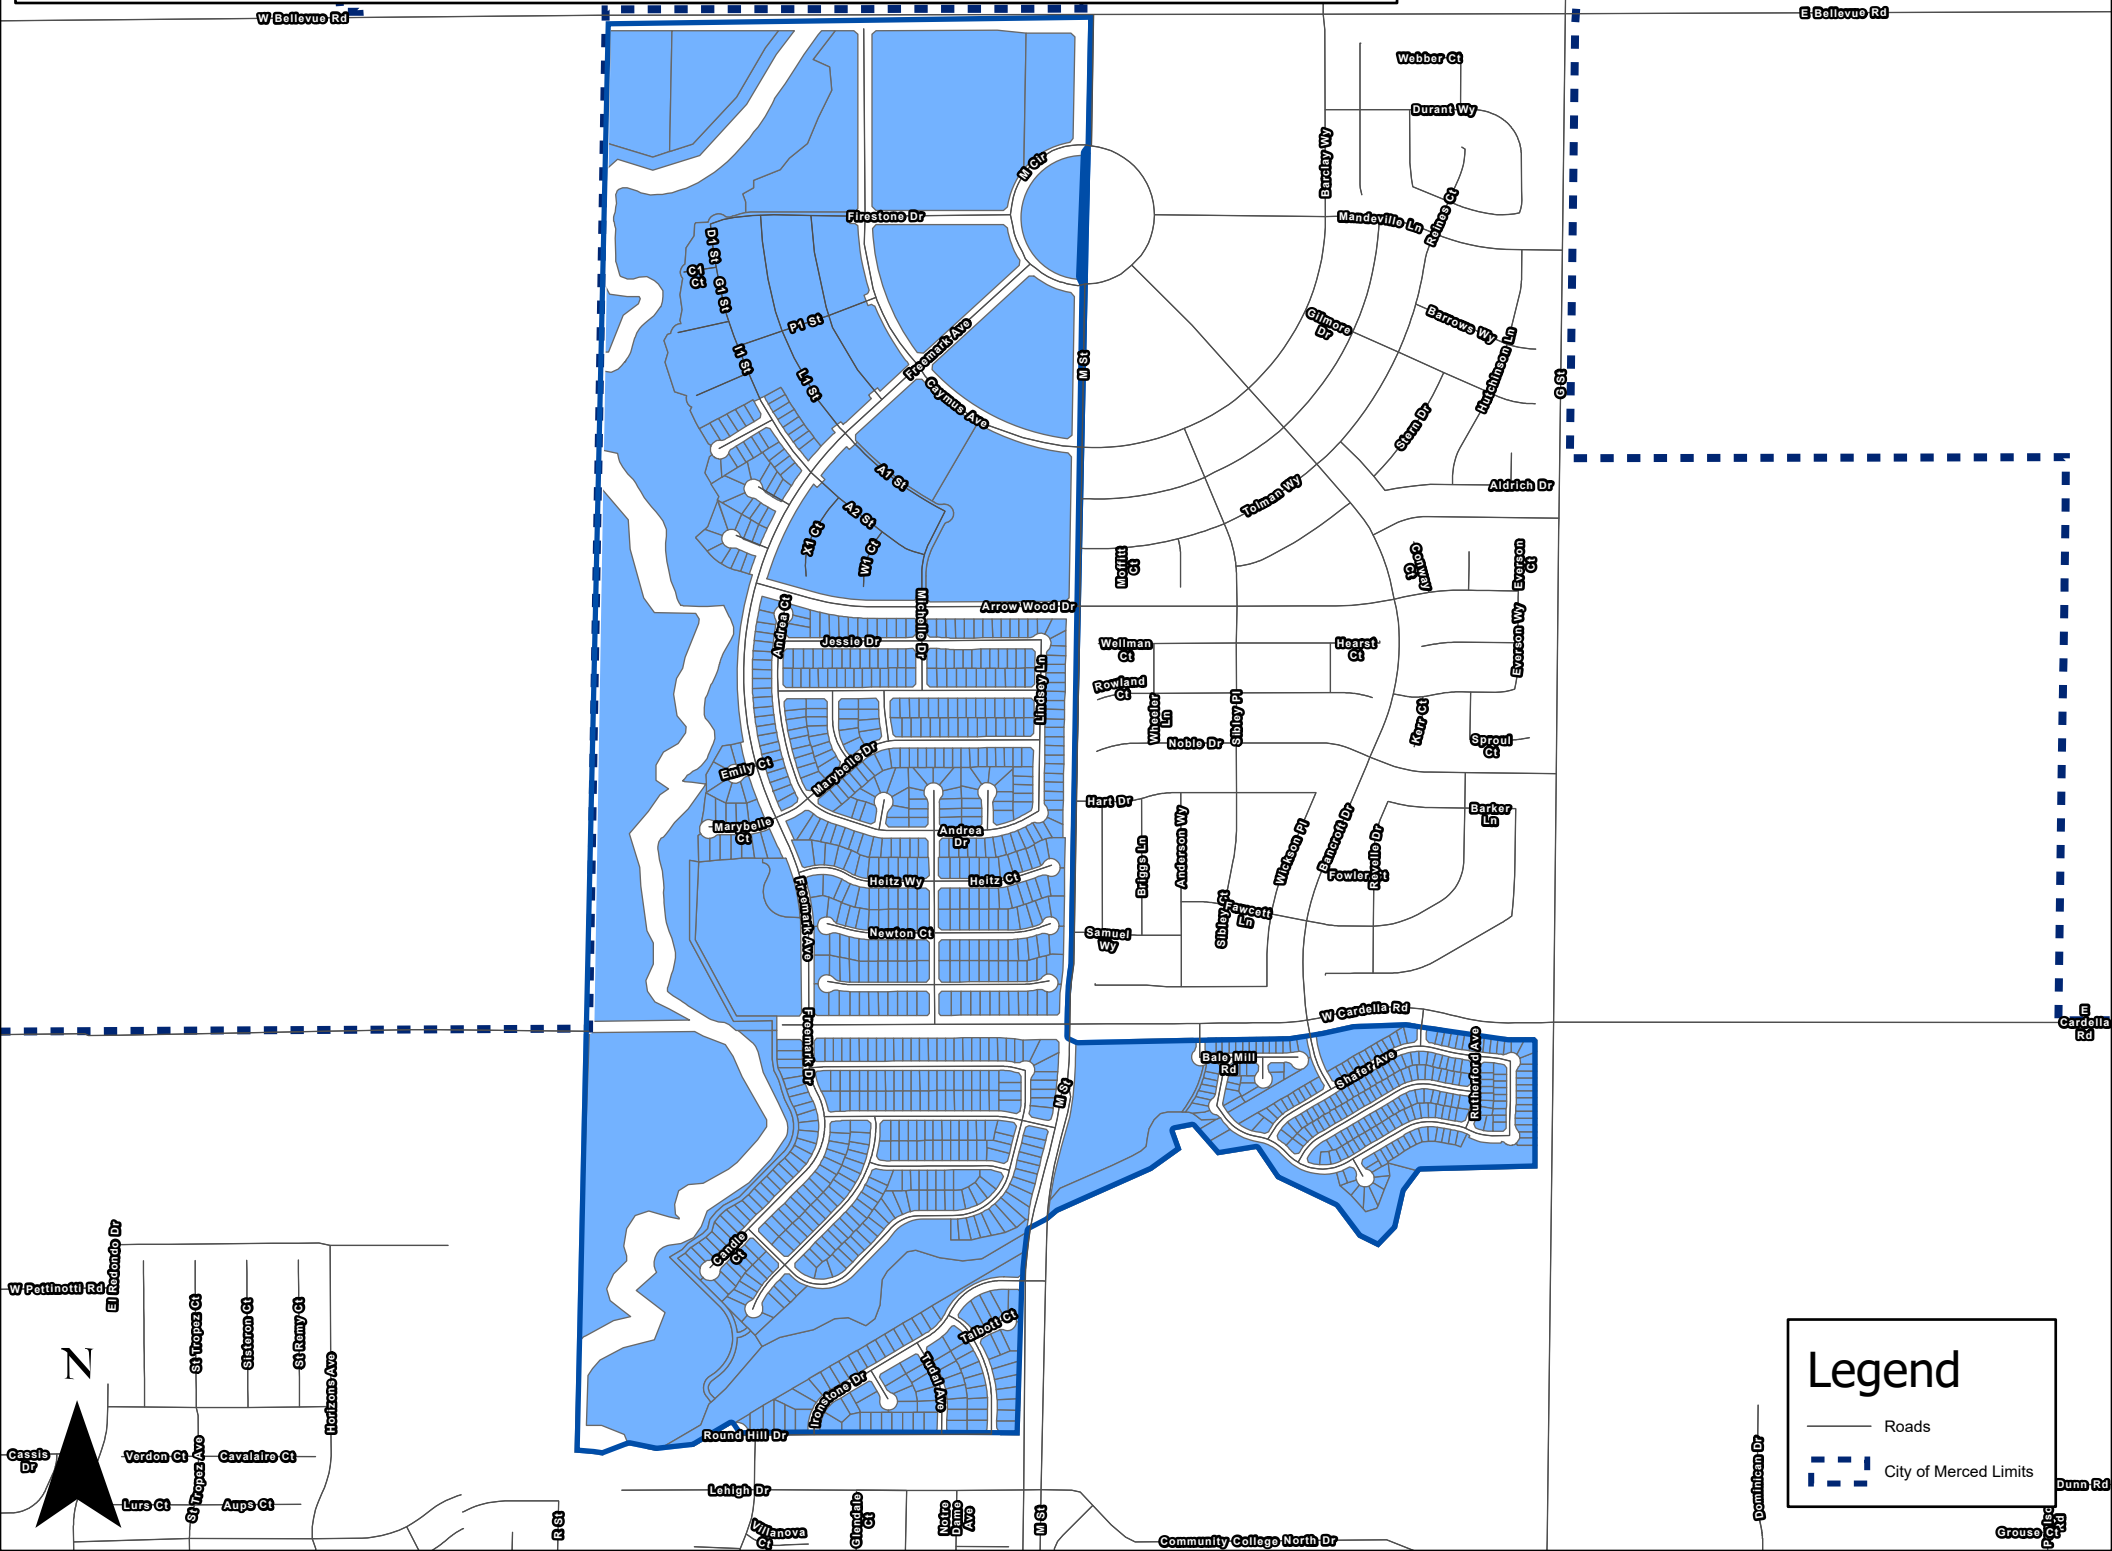

# Community Facilities Districts 170-Bellevue Ranch West #7

### Legend

- Roads
- - - - - City of Merced Limits

### Legend

- Roads
- City of Merced Limits

## Legend

- Roads
- ▣ City of Merced Limits