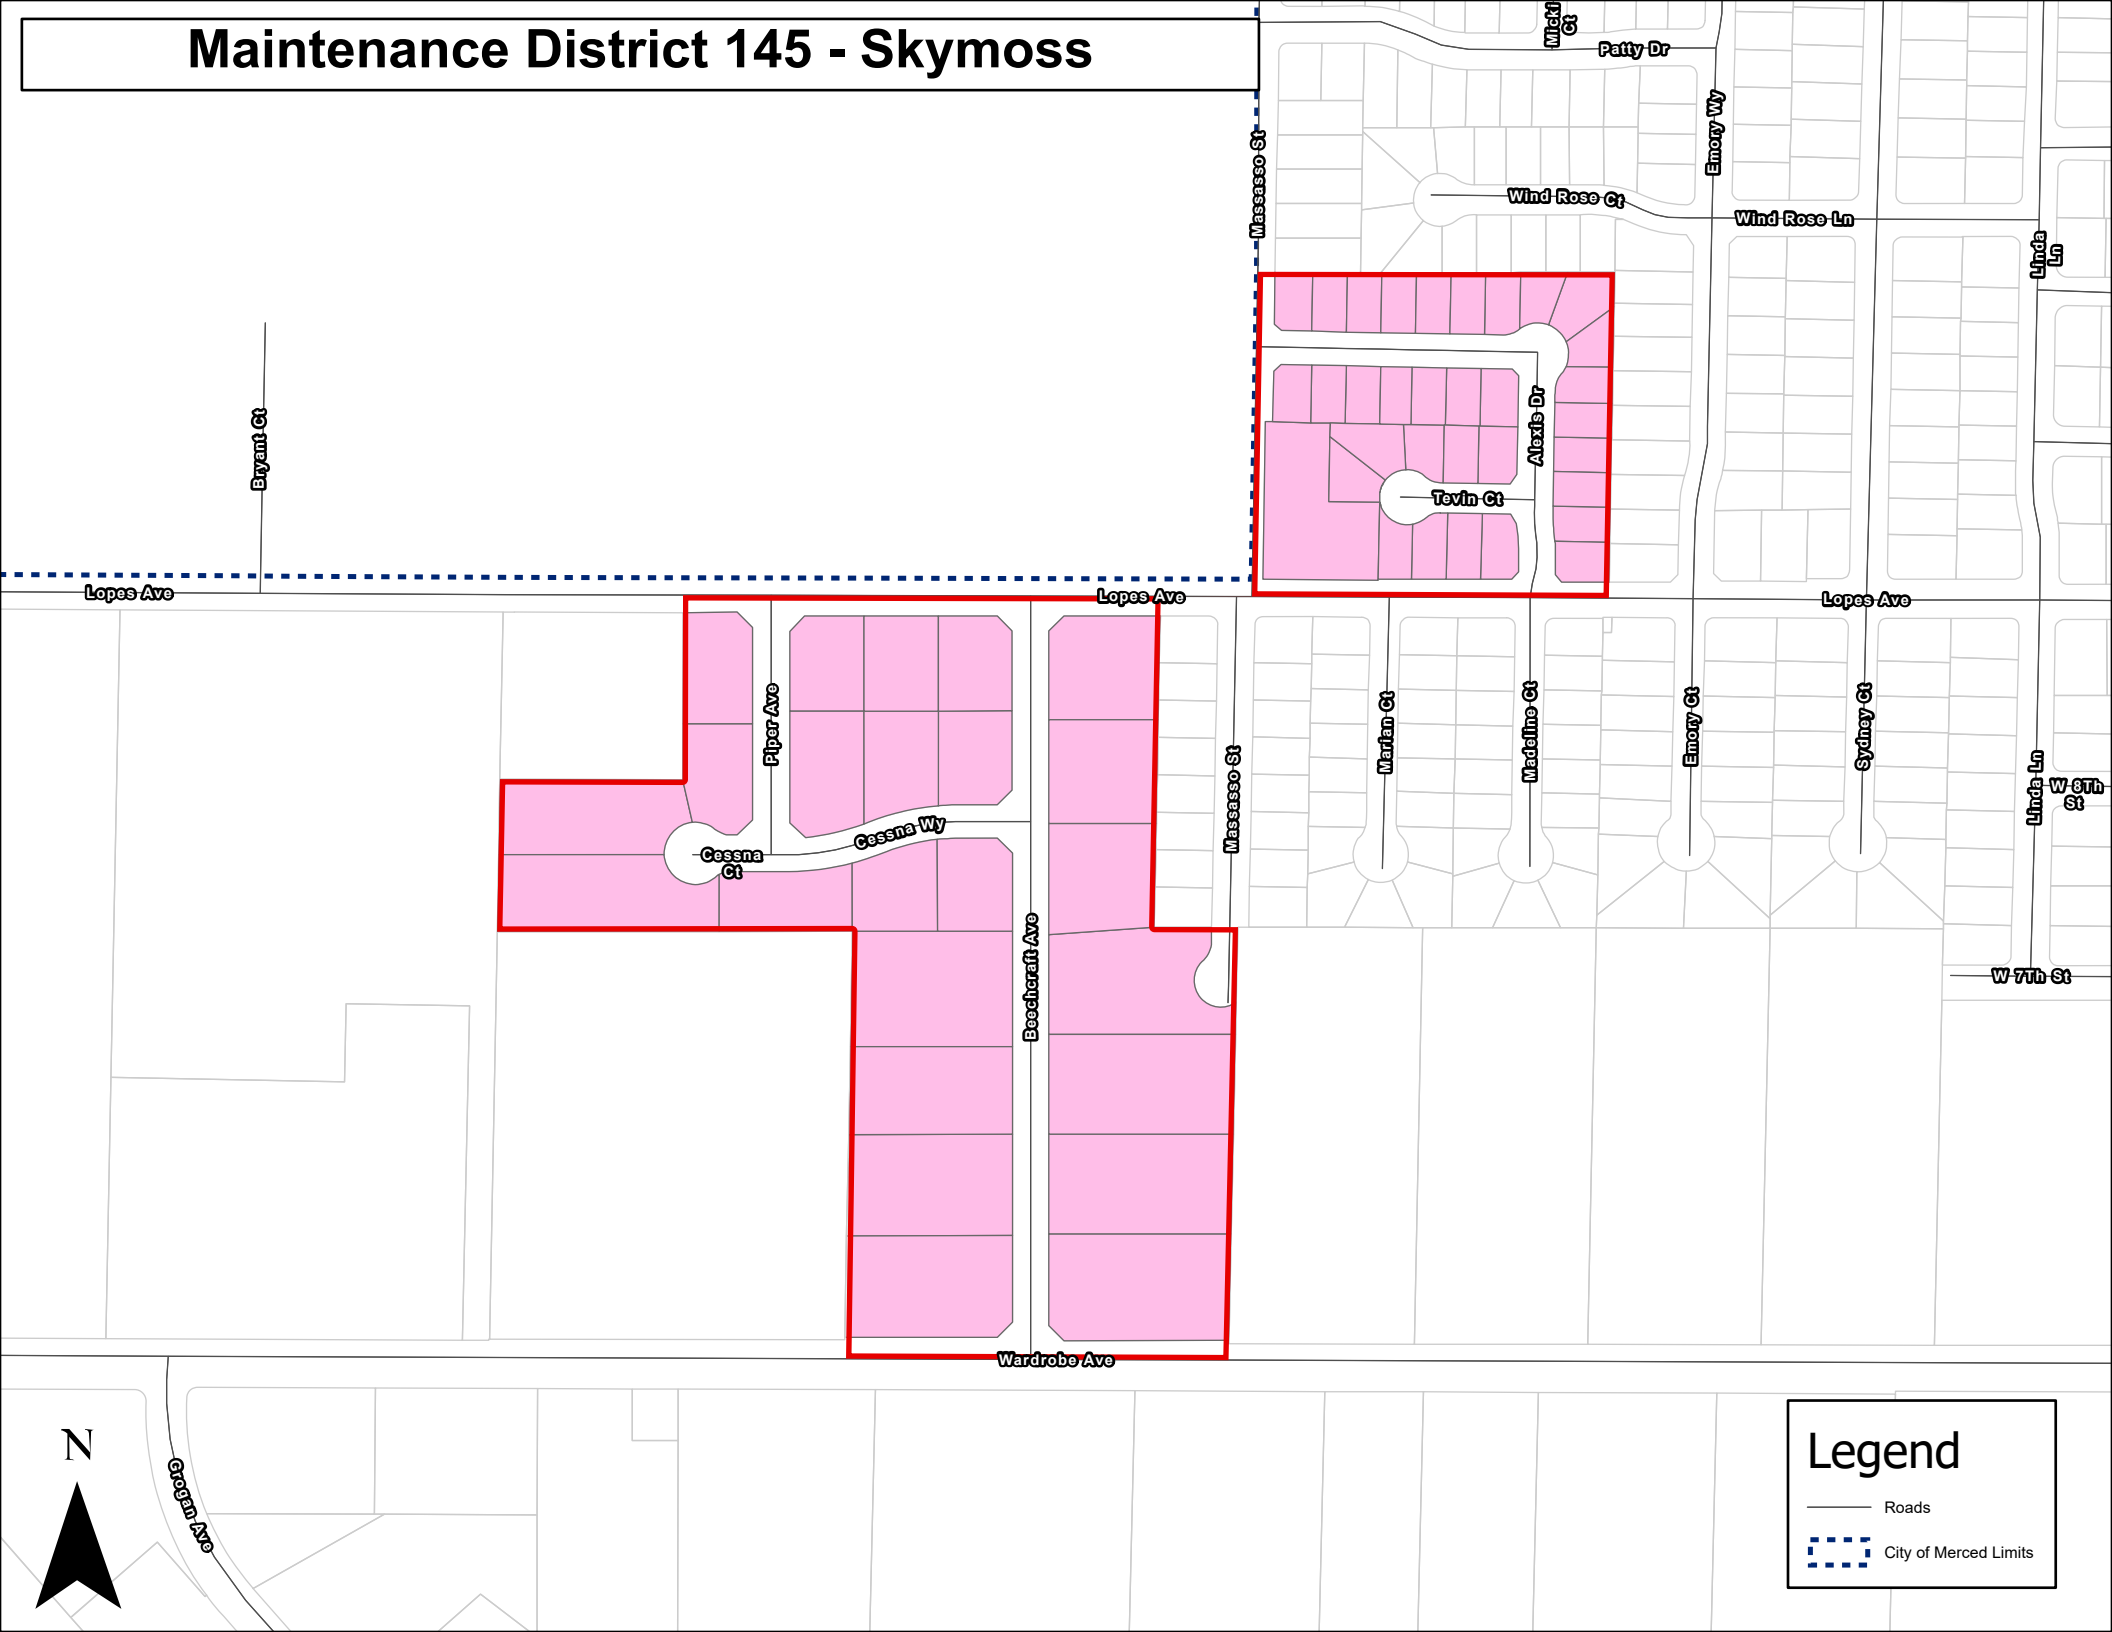

Maintenance District 145 - Skymoss

Legend

- Roads
- --- City of Merced Limits