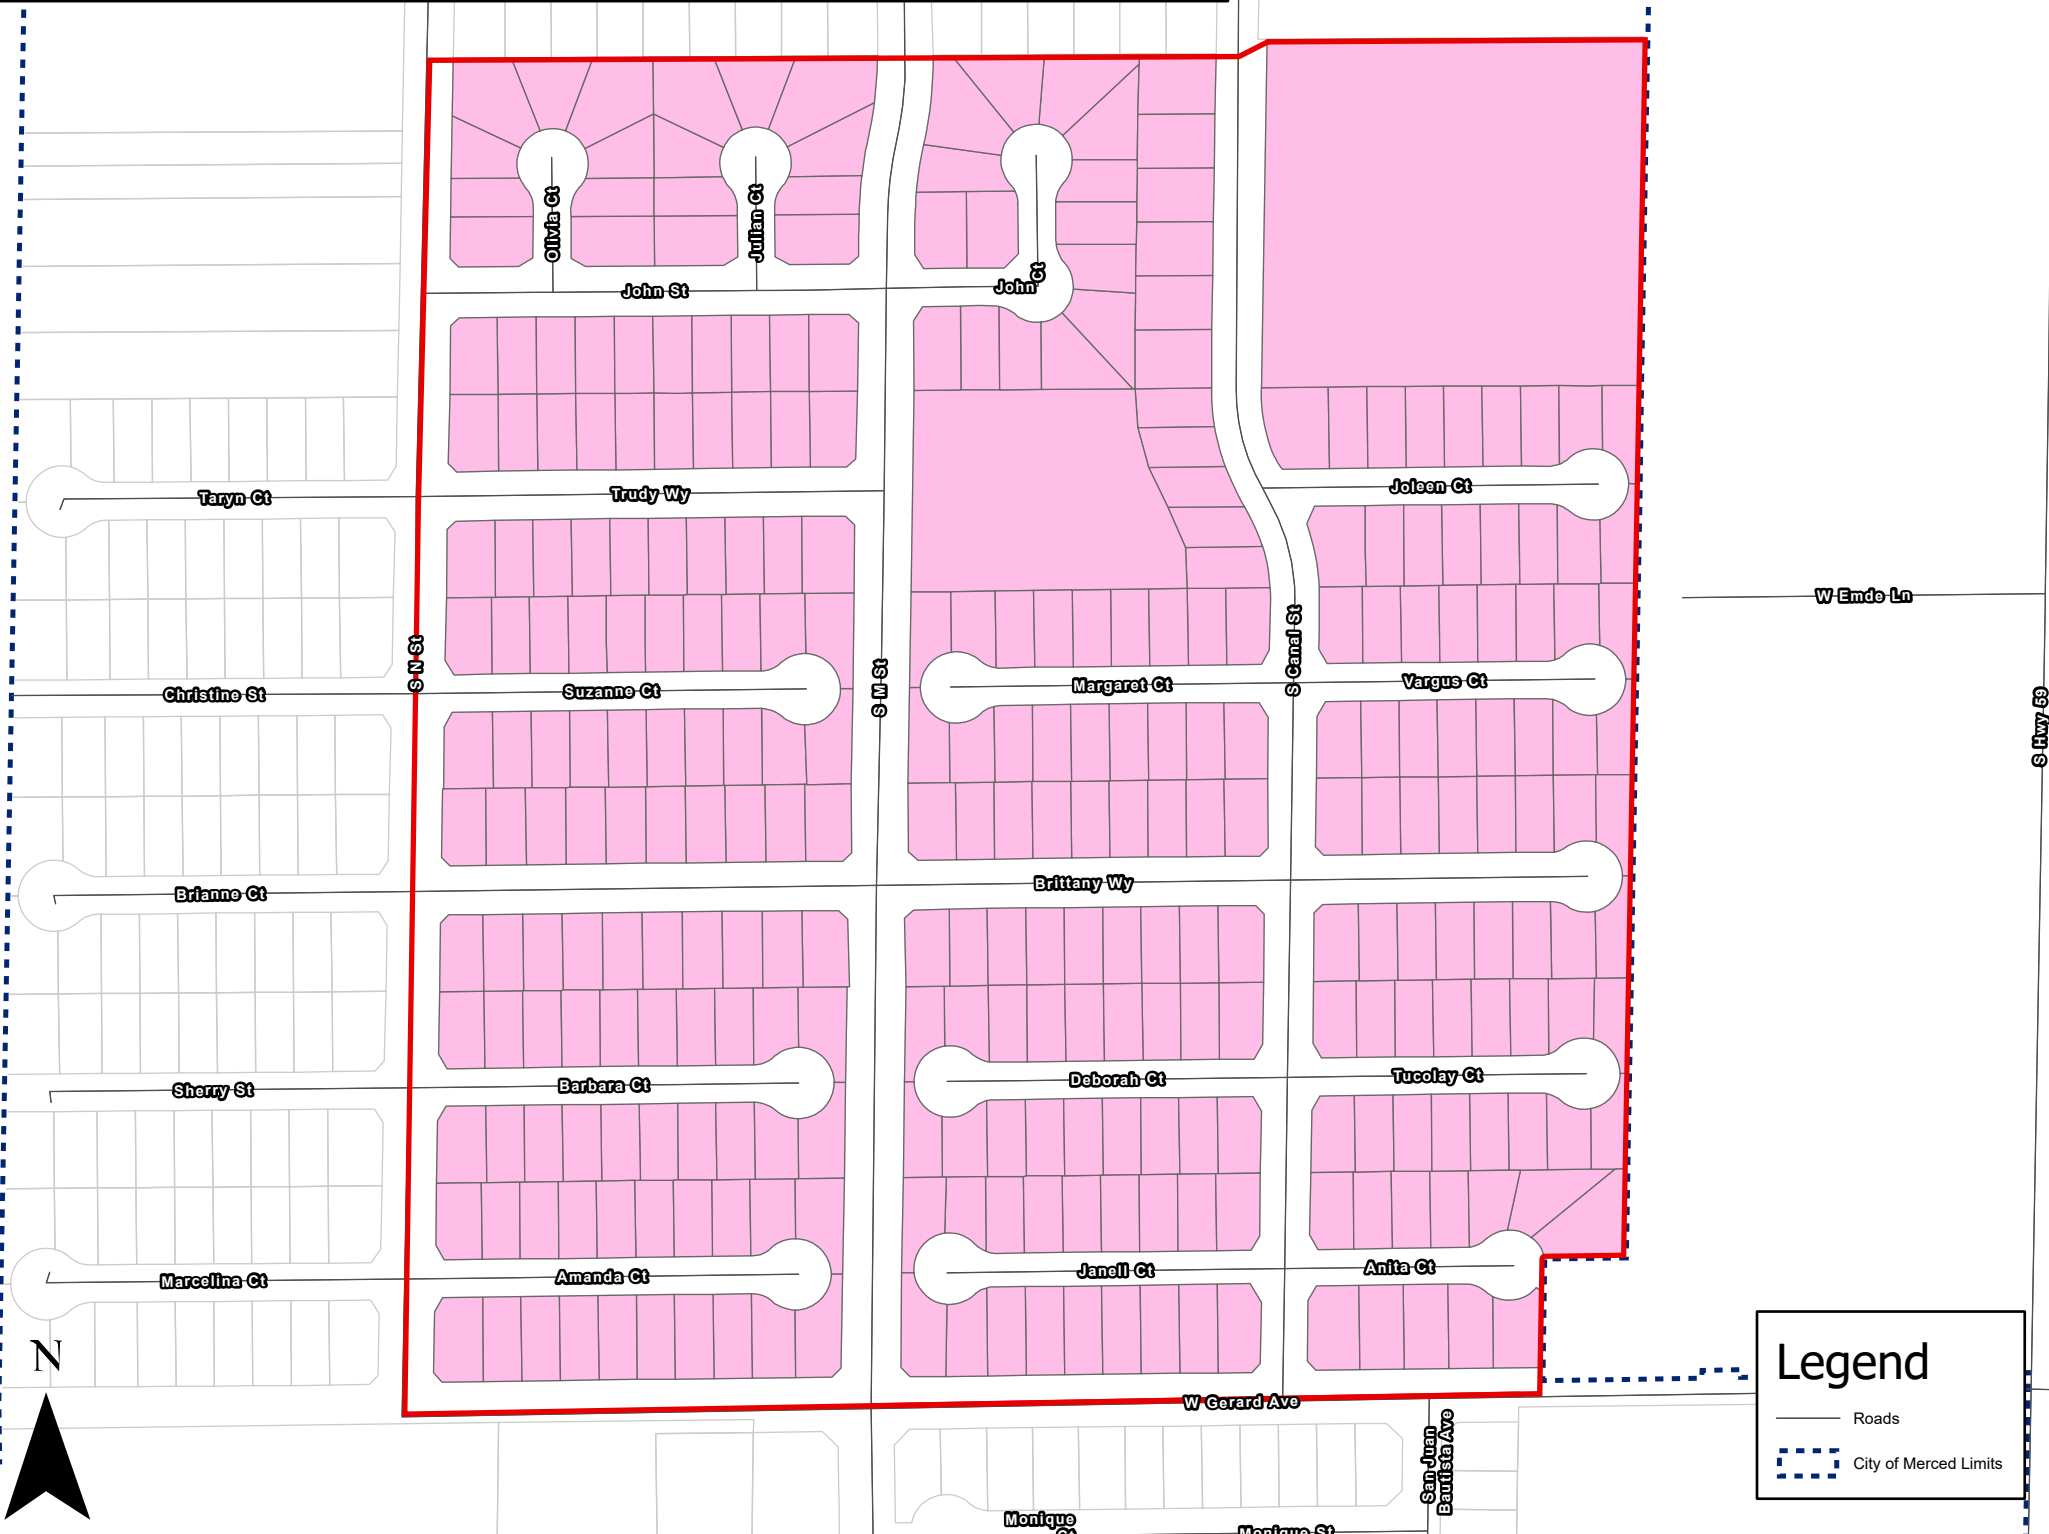

# Maintenance District 122 - Fahrens Park I

**Legend**

- Roads
- ▣ City of Merced Limits

# Maintenance District 132 - Cypress Terrace