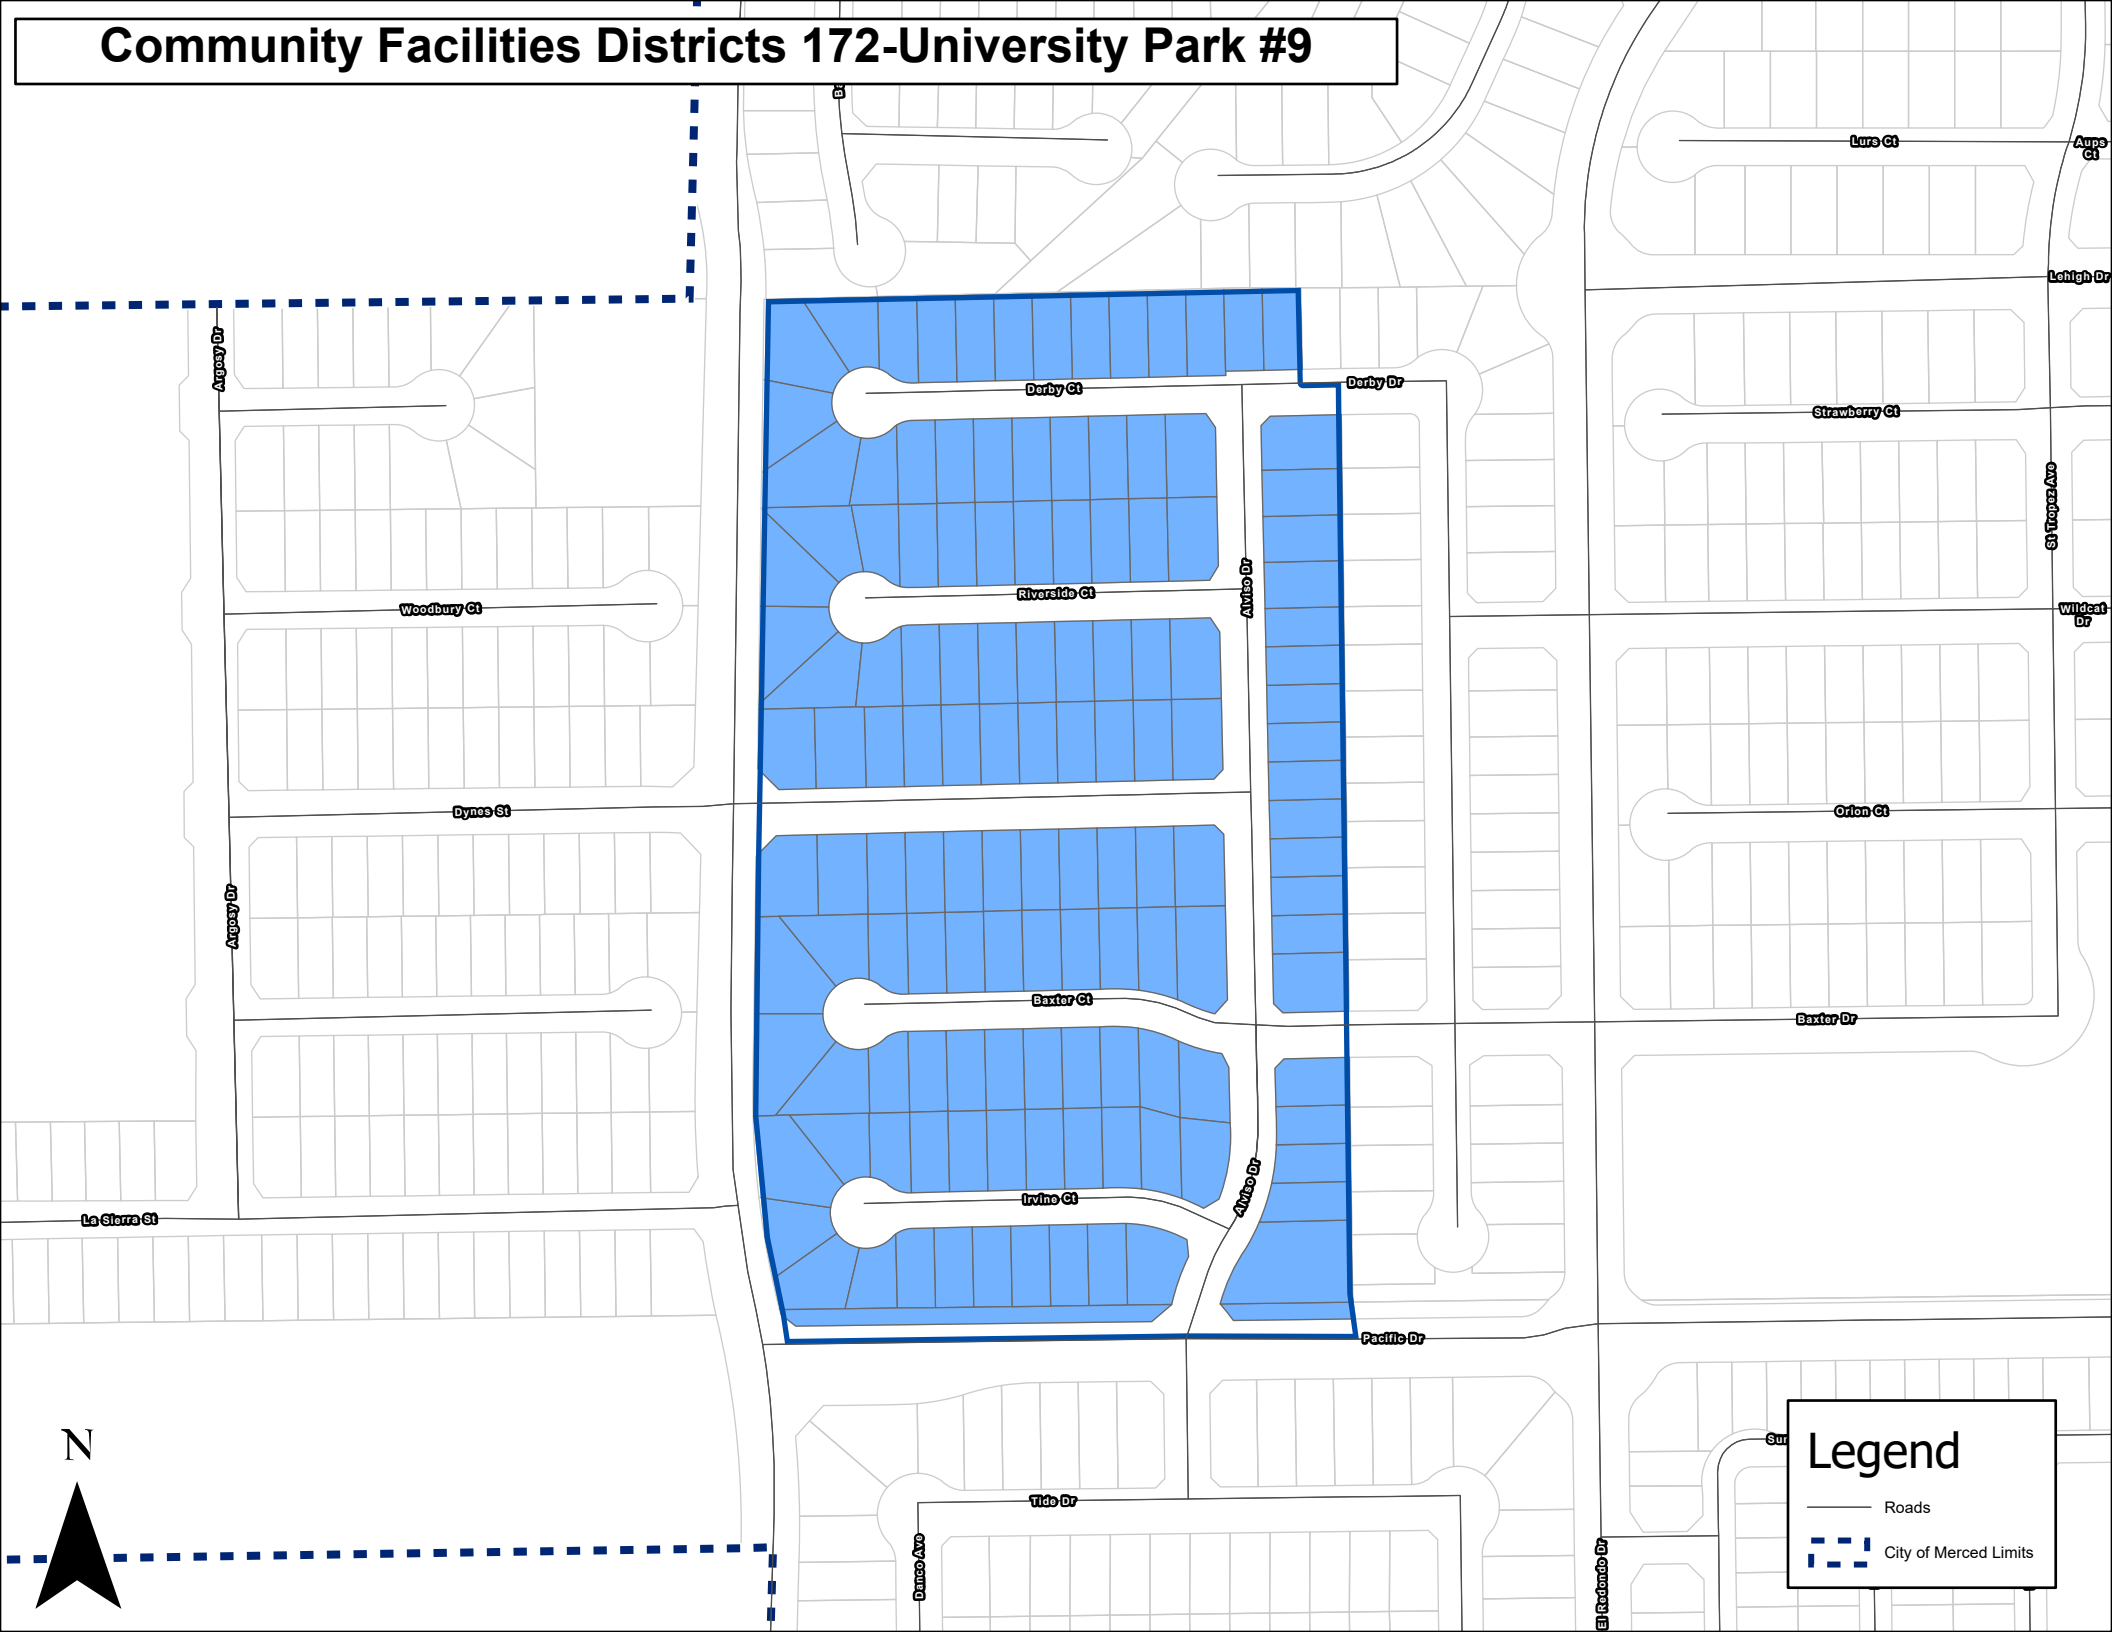

Community Facilities Districts 172-University Park #9

Legend

- Roads
- - - - City of Merced Limits