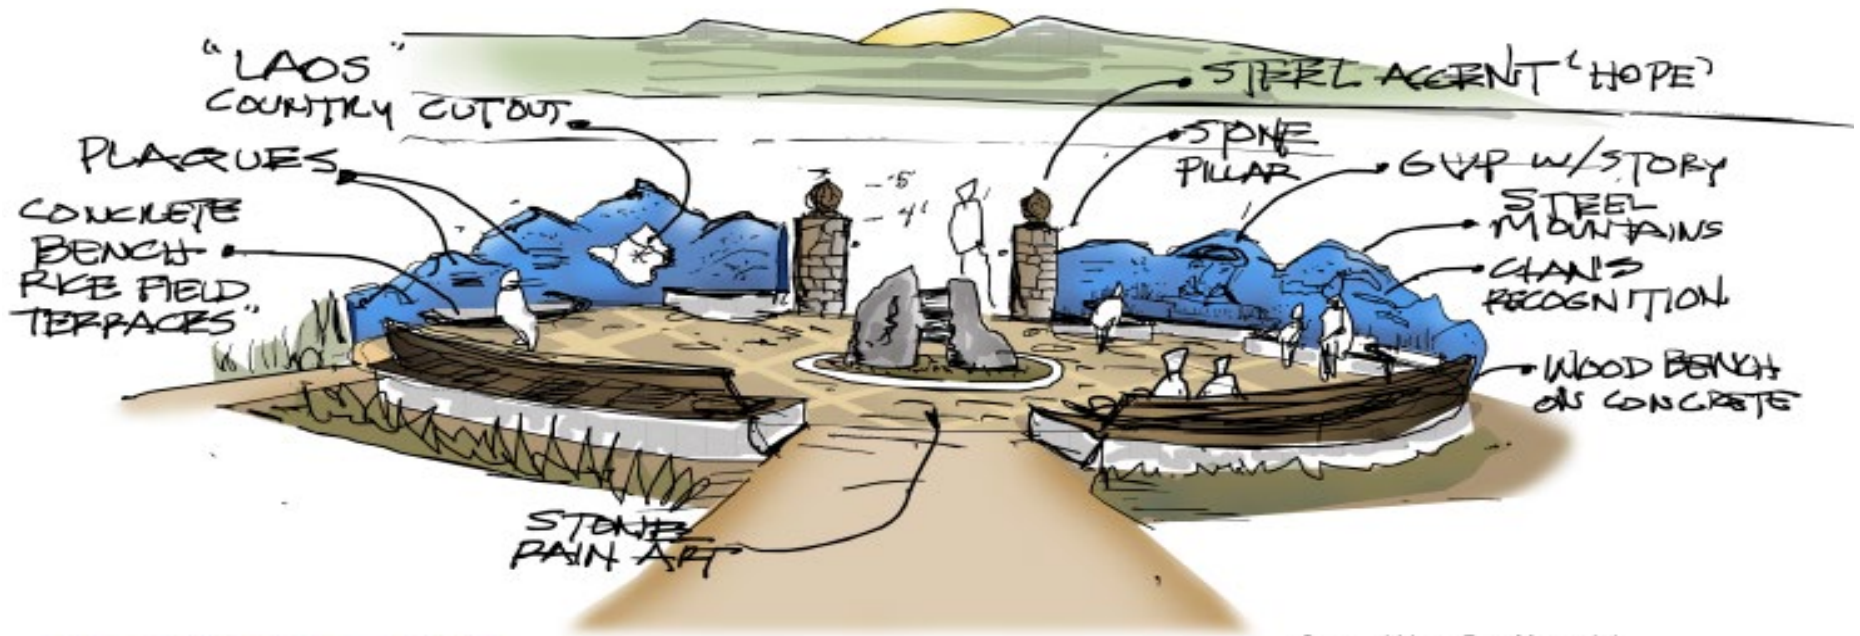

General Vang Pao Memorial-Arts in CA Parks and Hmong Elders

General Vang Pao Memorial