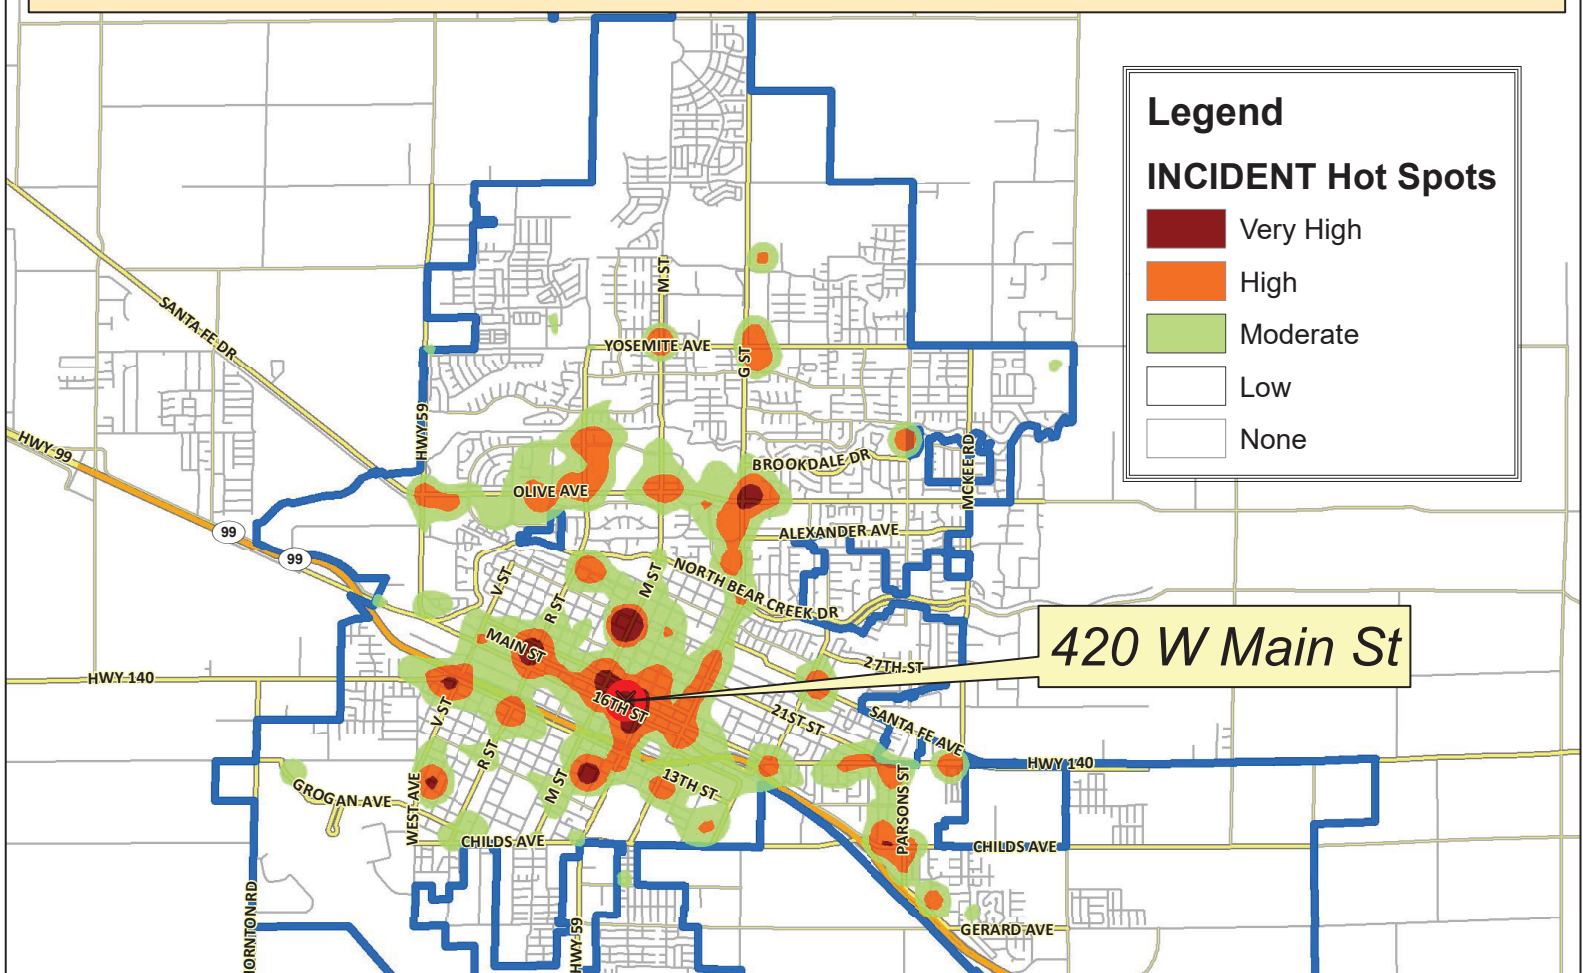

Hot Spots of ALL POLICE Incidents for the period of
 6/26/2024 - 06/25/2025
 69,000+ Incidents City Wide

Legend

INCIDENT Hot Spots

- Very High
- High
- Moderate
- Low
- None

Disclaimer: This document was prepared for general inquiries only. The City of Merced makes no warranty, representation, or guarantee regarding the accuracy of this map. The City of Merced is not responsible for errors or omissions that might occur. Official information regarding specific parcels should be obtained from official recorded or adopted City documents.