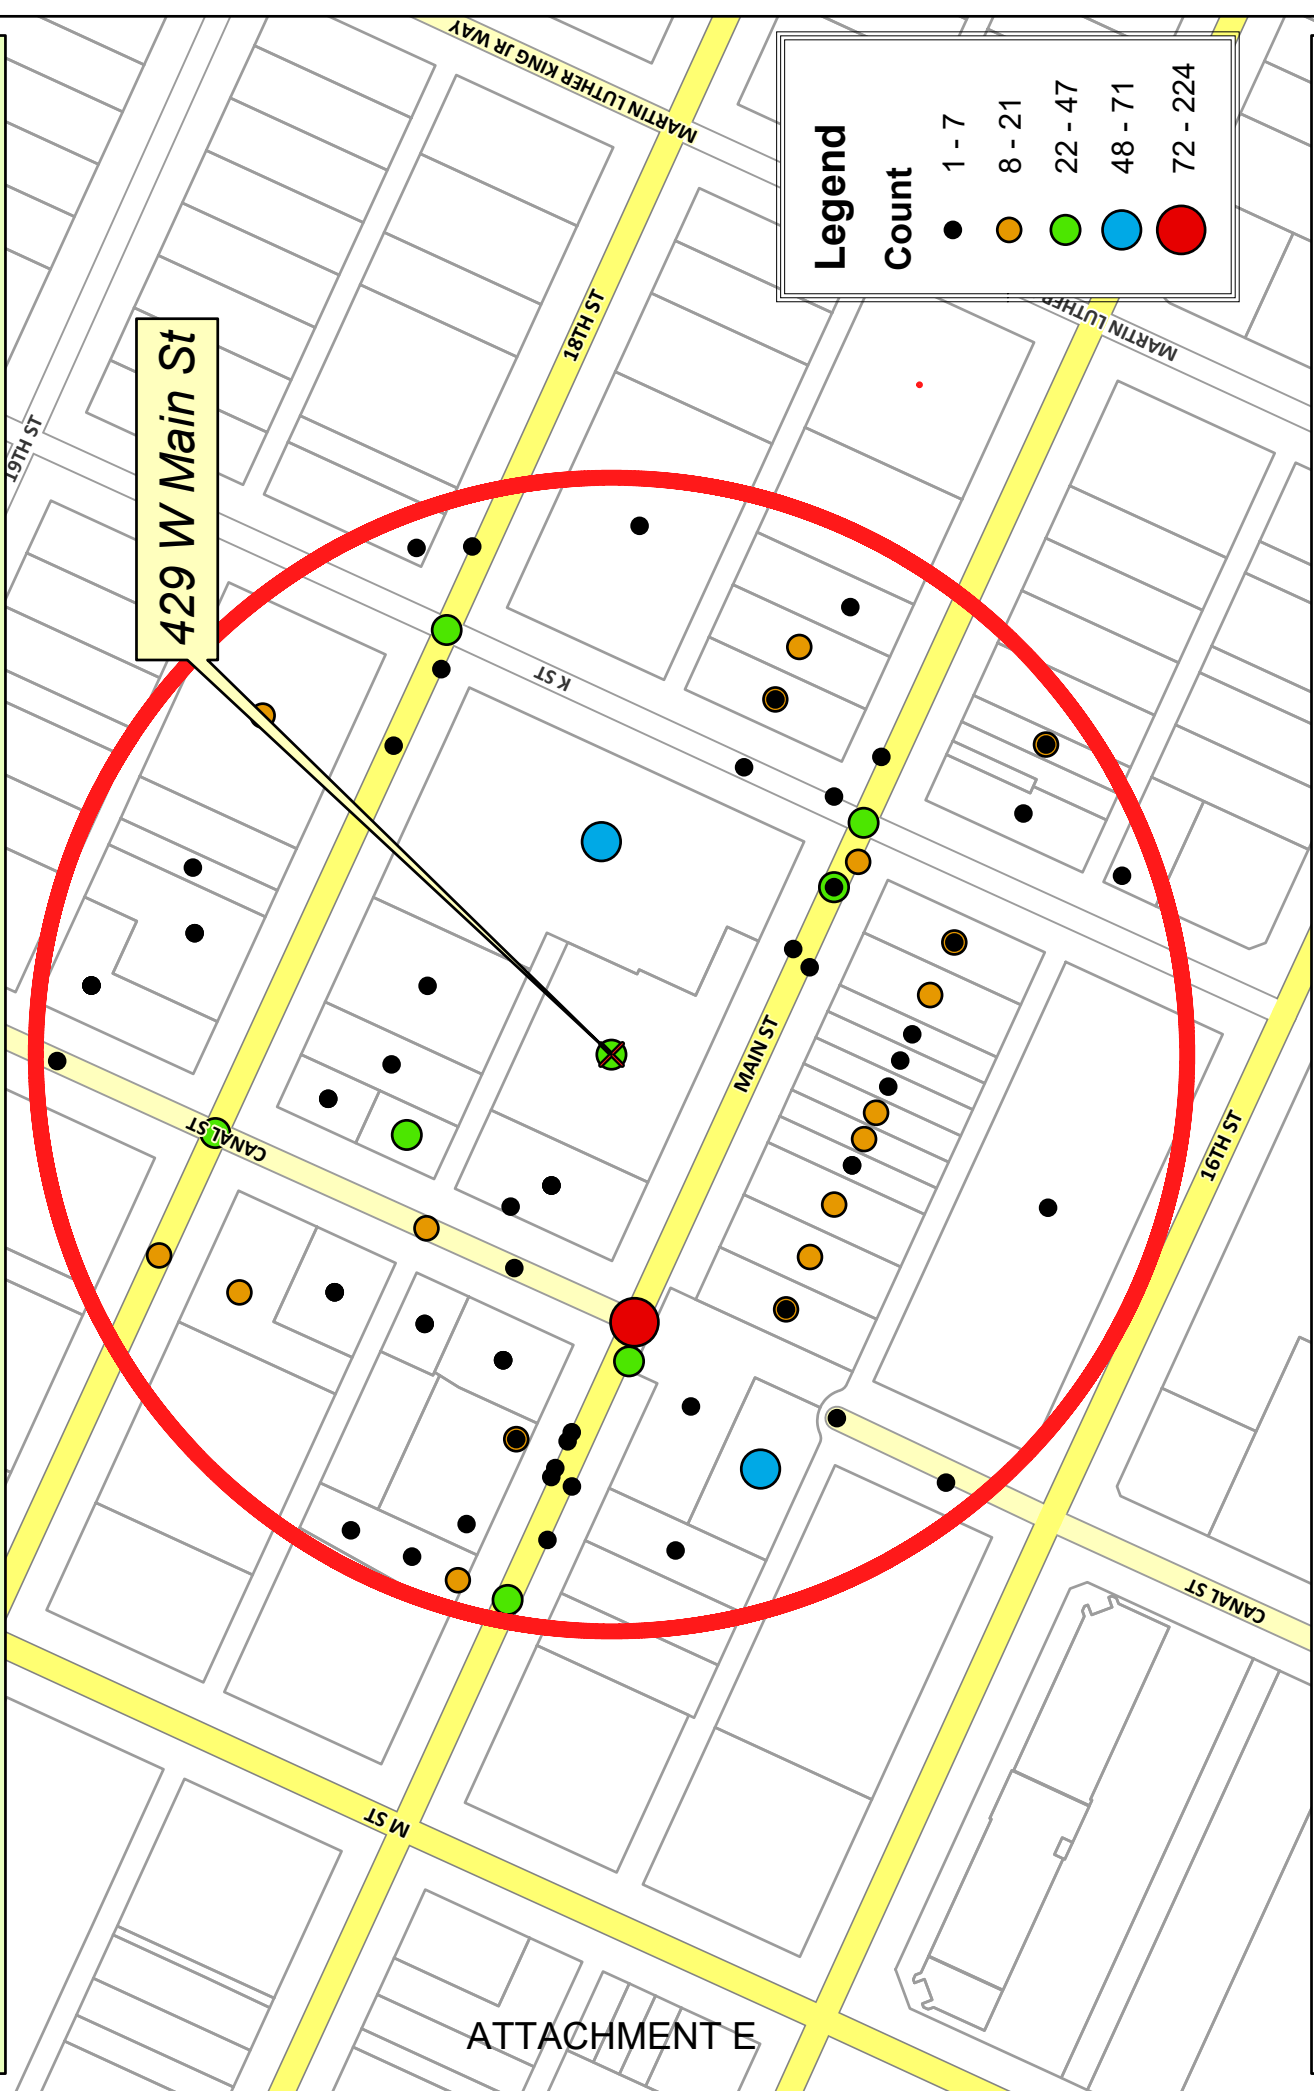

1,000+ Incidents within 500ft of 429 W Main St
for period of 6/1/22 to 6/7/23

ATTACHMENT E

Disclaimer: This document was prepared for general inquiries only. The City of Merced makes no warranty, representation, or guarantee regarding the accuracy of this map. The City of Merced is not responsible for errors or omissions that might occur. Official information regarding specific parcels should be obtained from official recorded or adopted City documents.