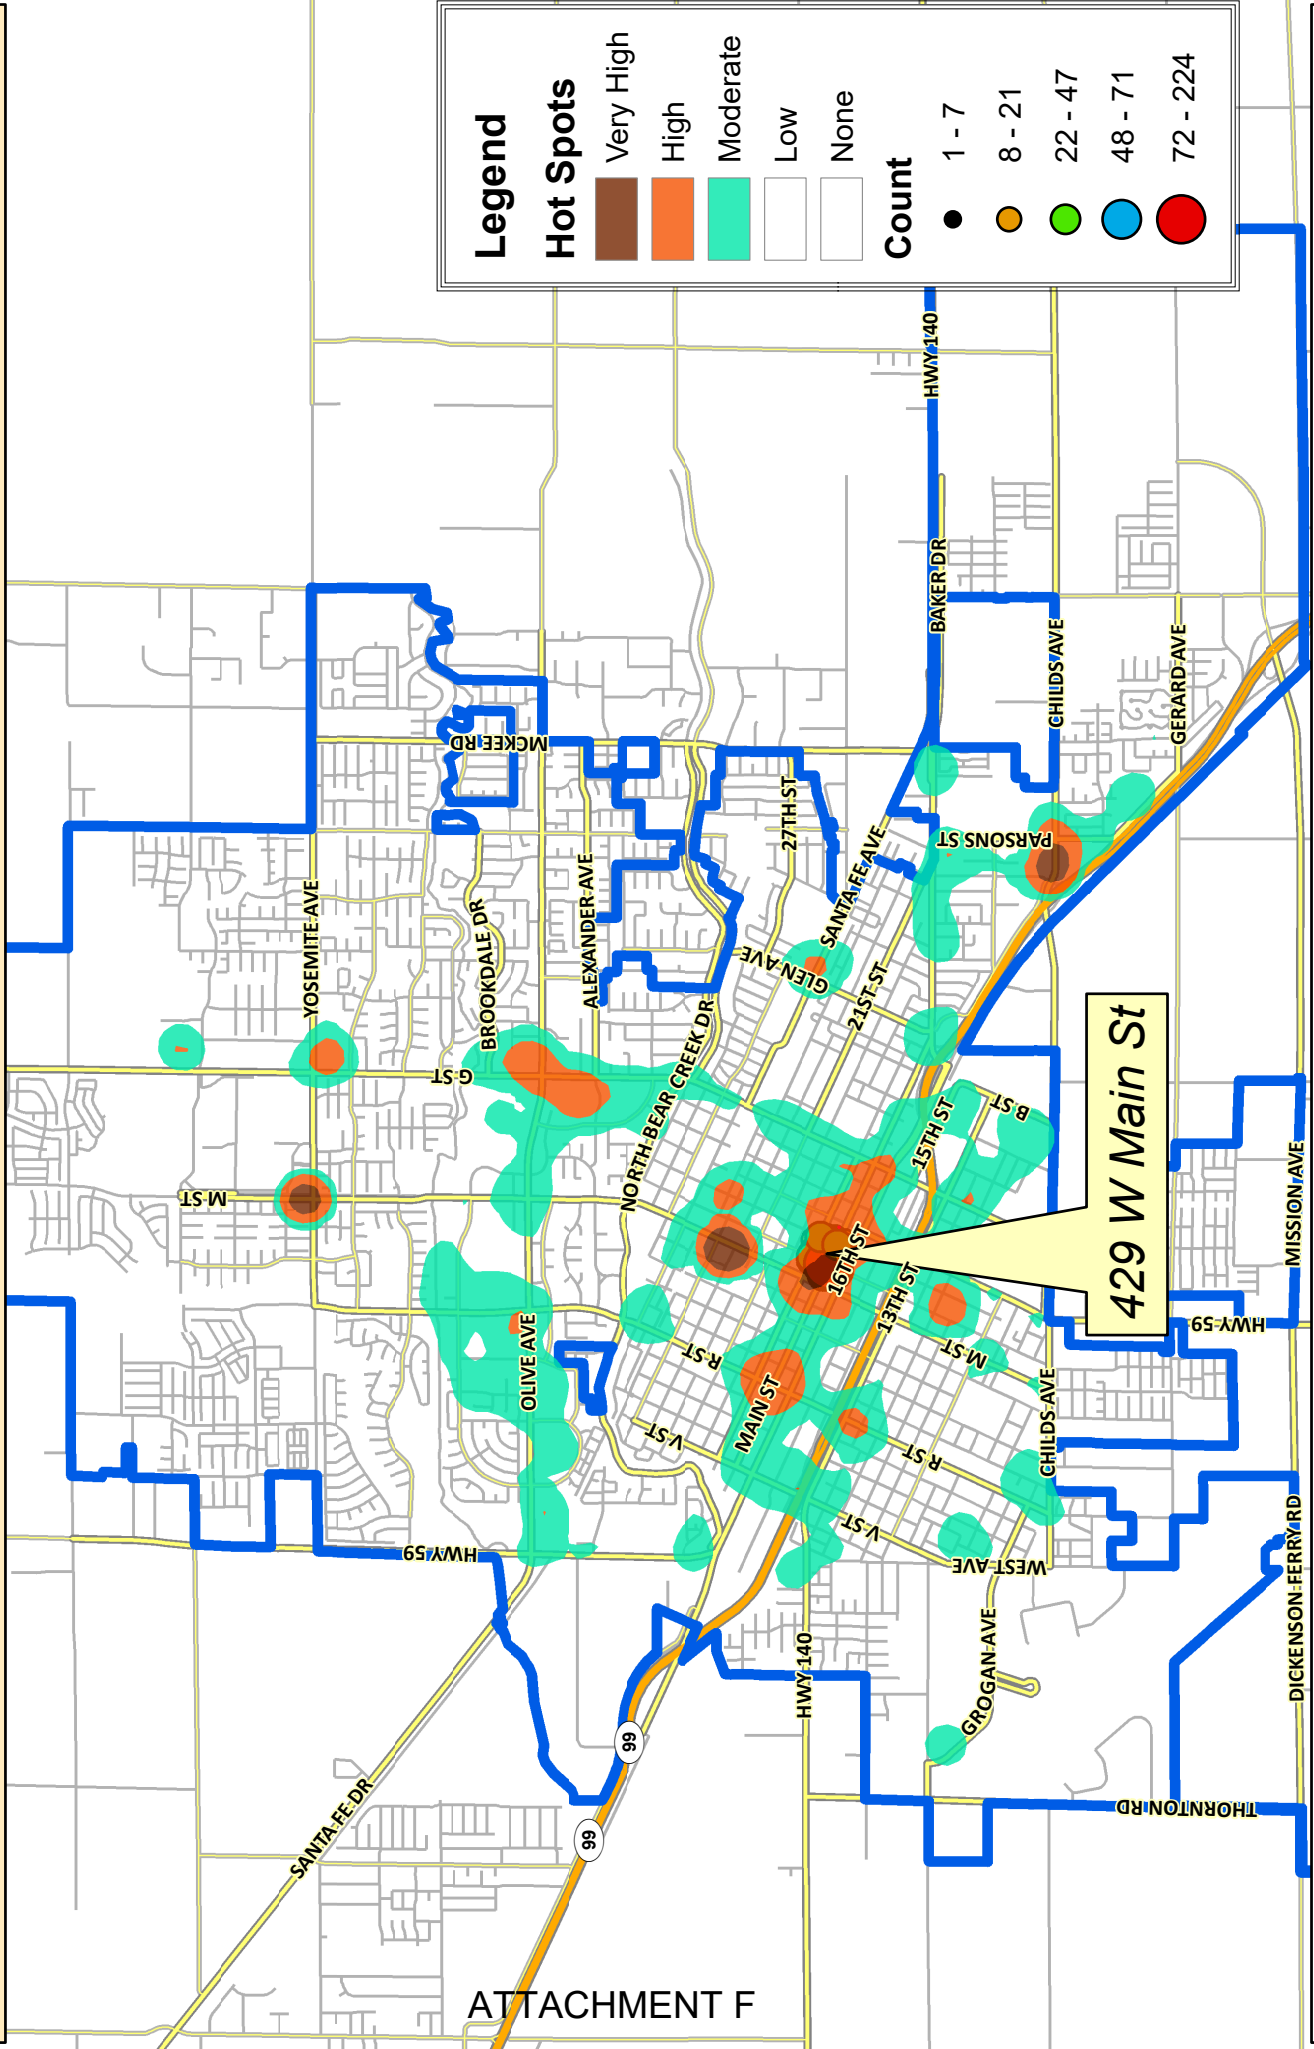

HOT SPOTS of ALL POLICE INCIDENTS for 6/1/22 to 6/7/23

73,000+ incidents city wide

ATTACHMENT F

Disclaimer: This document was prepared for general inquiries only. The City of Merced makes no warranty, representation, or guarantee regarding the accuracy of this map. The City of Merced is not responsible for errors or omissions that might occur. Official information regarding specific parcels should be obtained from official recorded or adopted City documents.