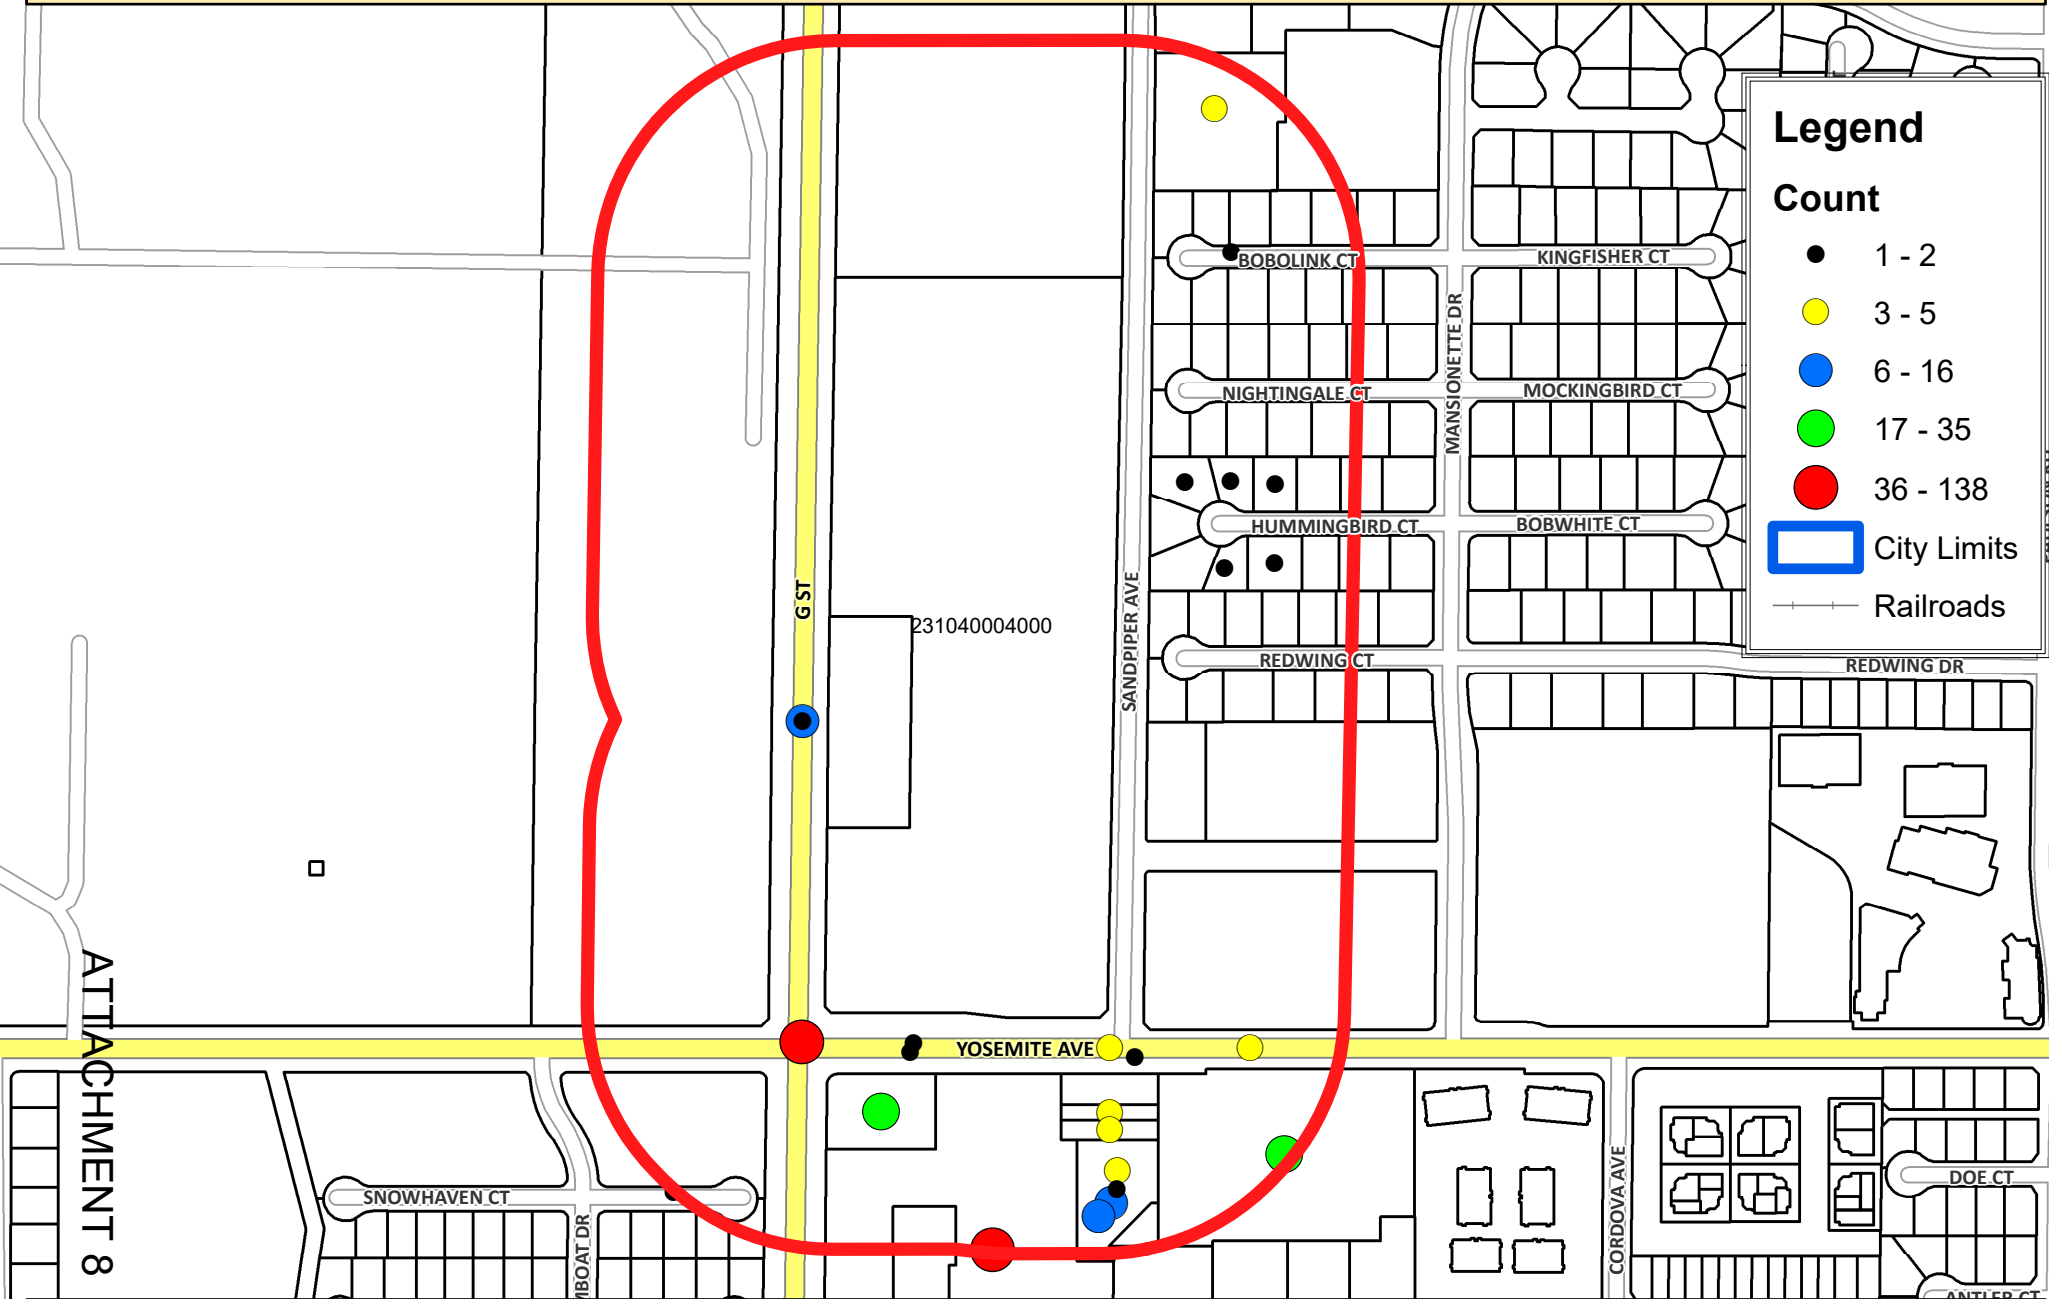

369 POLICE INCIDENTS for 12/1/2019 - 11/30/2020

Total Incidents Citywide = 72,743

Legend

Count

- 1 - 2
- 3 - 5
- 6 - 16
- 17 - 35
- 36 - 138

City Limits

Railroads

ATTACHMENT 8

Disclaimer: This document was prepared for general inquiries only. The City of Merced makes no warranty, representation, or guarantee regarding the accuracy of this map. The City of Merced is not responsible for errors or omissions that might occur. Official information regarding specific parcels should be obtained from official recorded or adopted City documents.