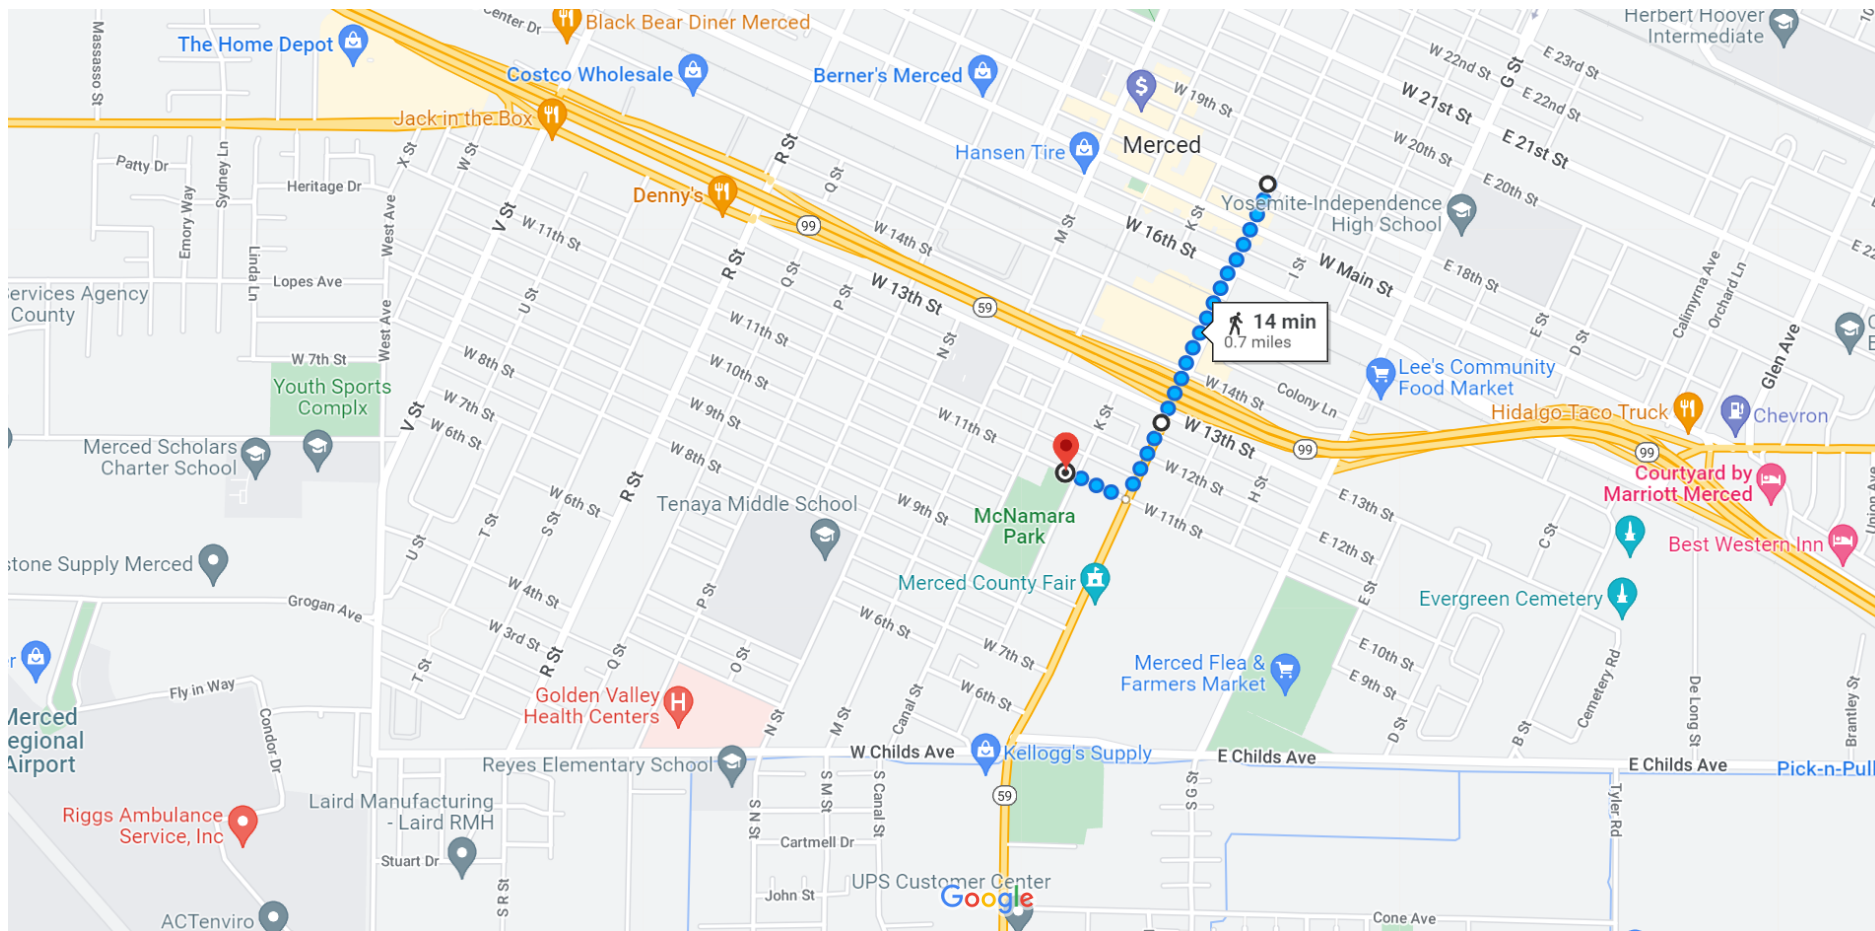

37.3013285, -120.4798865 to 37.2946714, -120.4857659

Walk 0.7 mile, 14 min

Map data ©2022 1000 ft