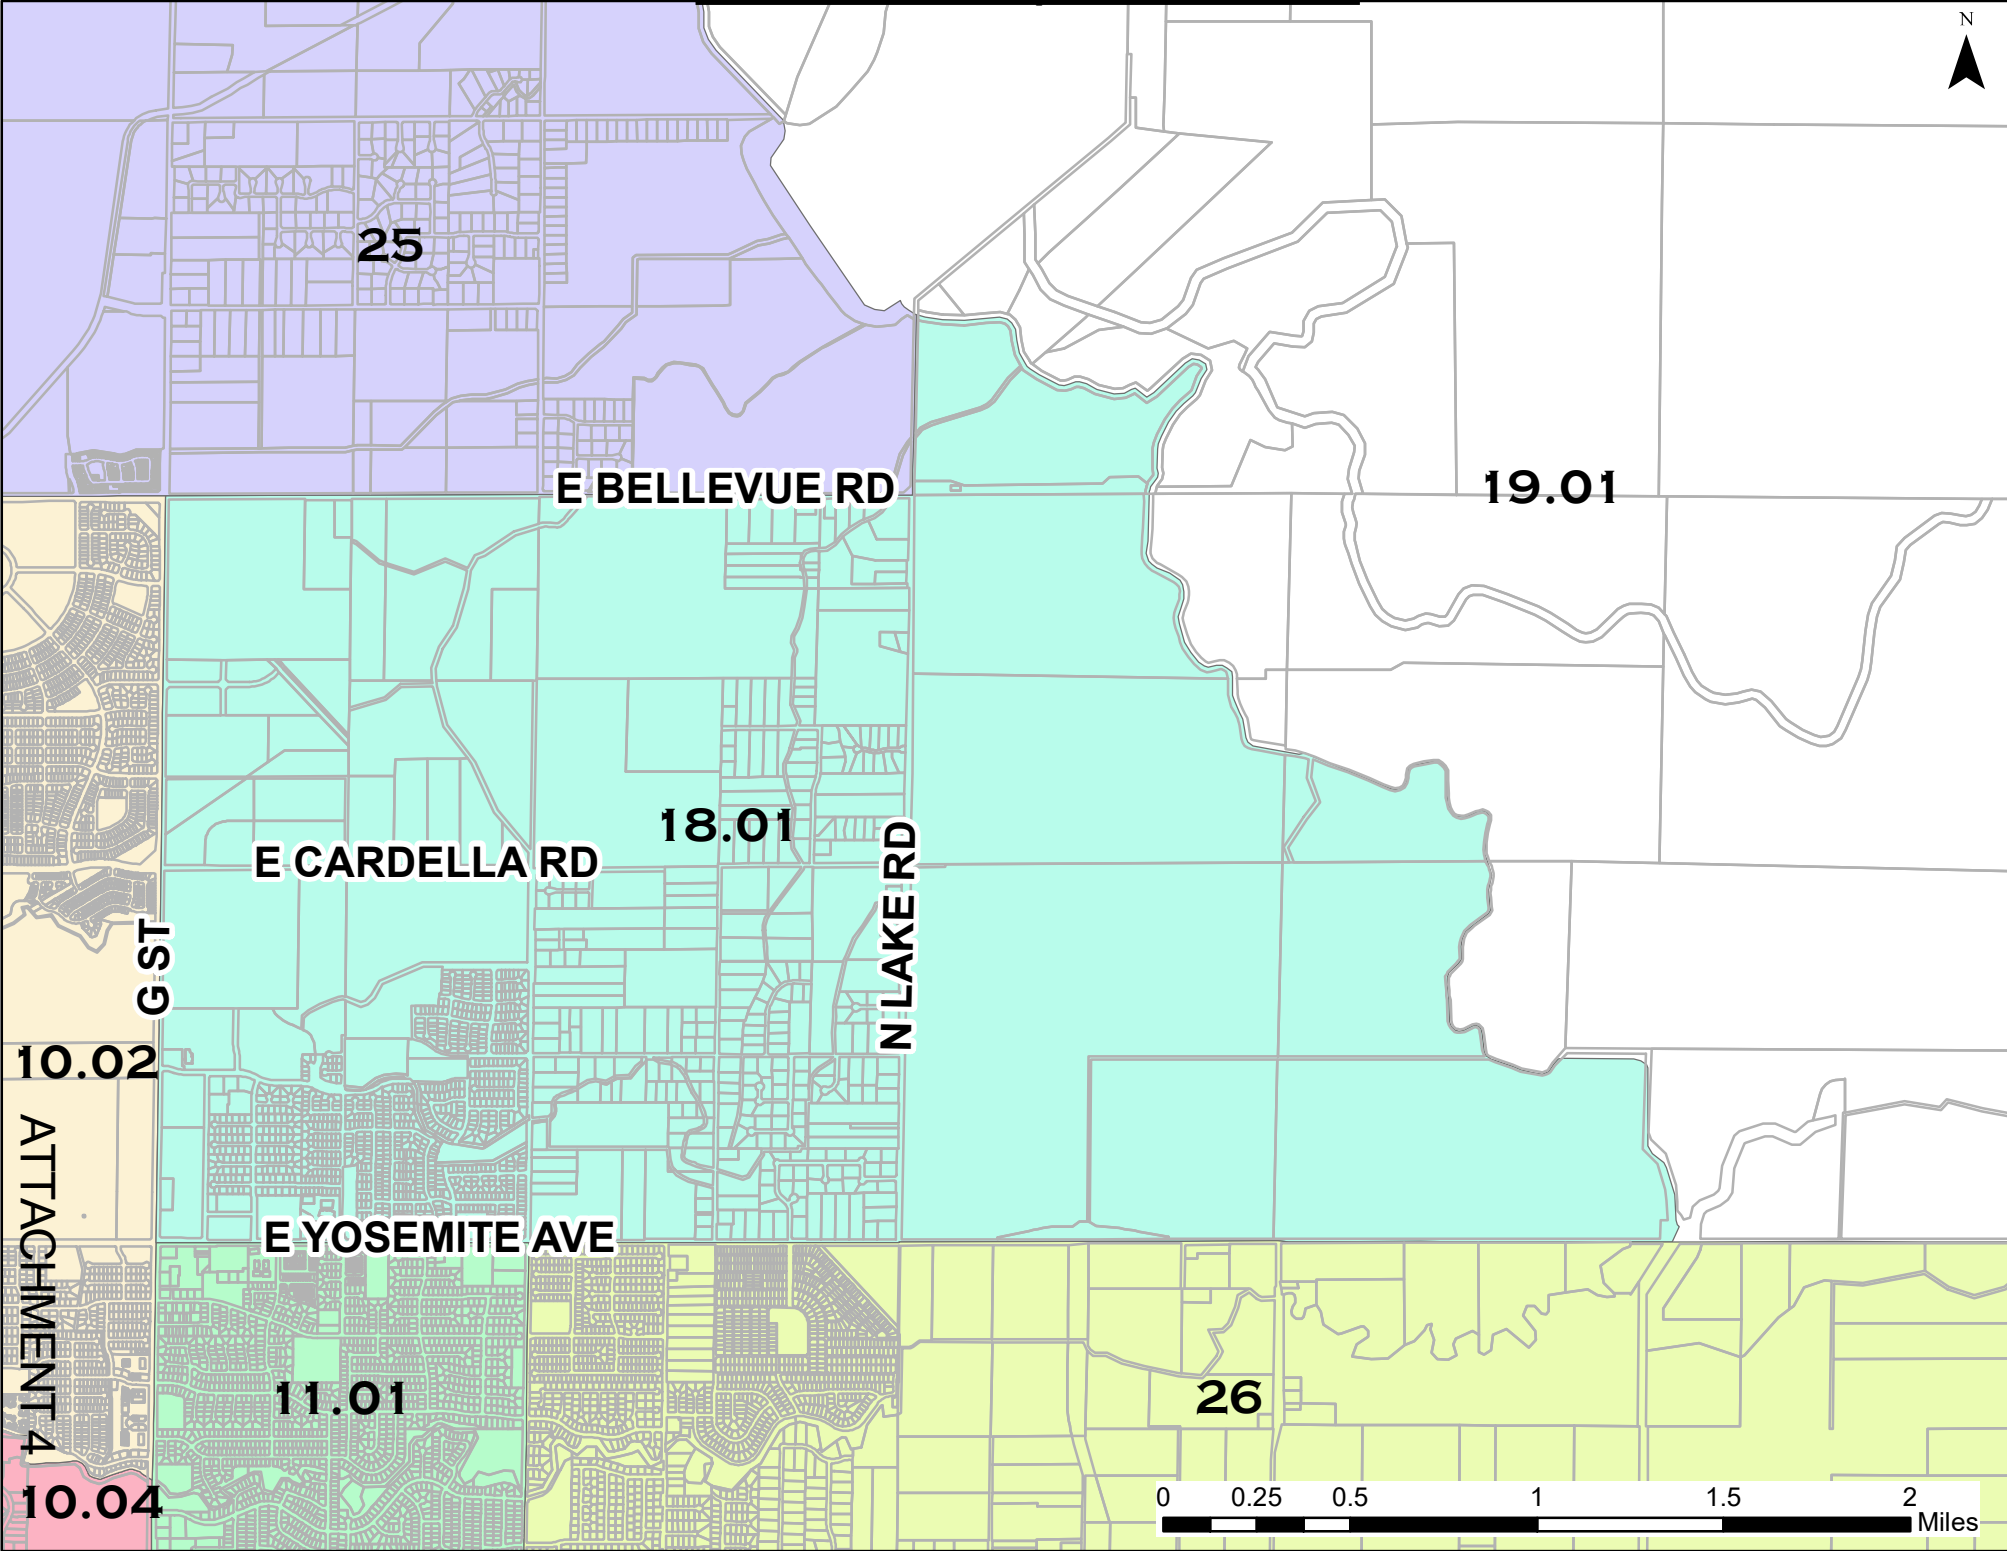

# Census Tract Map for Tract 18.01

25

E BELLEVUE RD

19.01

18.01

E CARDELLA RD

N LAKERD

G ST

10.02

ATTACHMENT 4

E YOSEMITE AVE

11.01

26

10.04