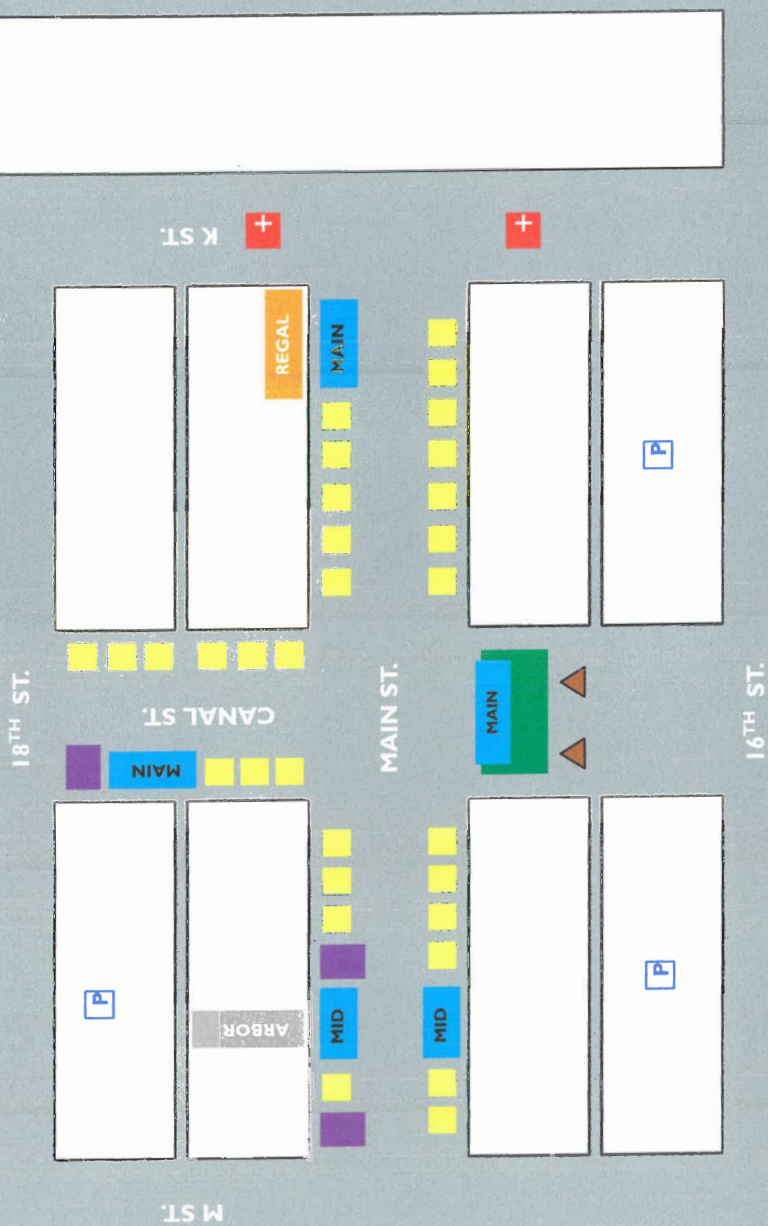

THE MERCADO

	CANOPY VENDORS		PORT-A-POTTYS
	THEATER		EMERGENCY VEHICLES
	ARTS & EXHIBITIONS		PUBLIC PARKING
	ARBOR WALKWAY NORTH		
	FOOD VENDORS		
	BOB HART SQUARE		