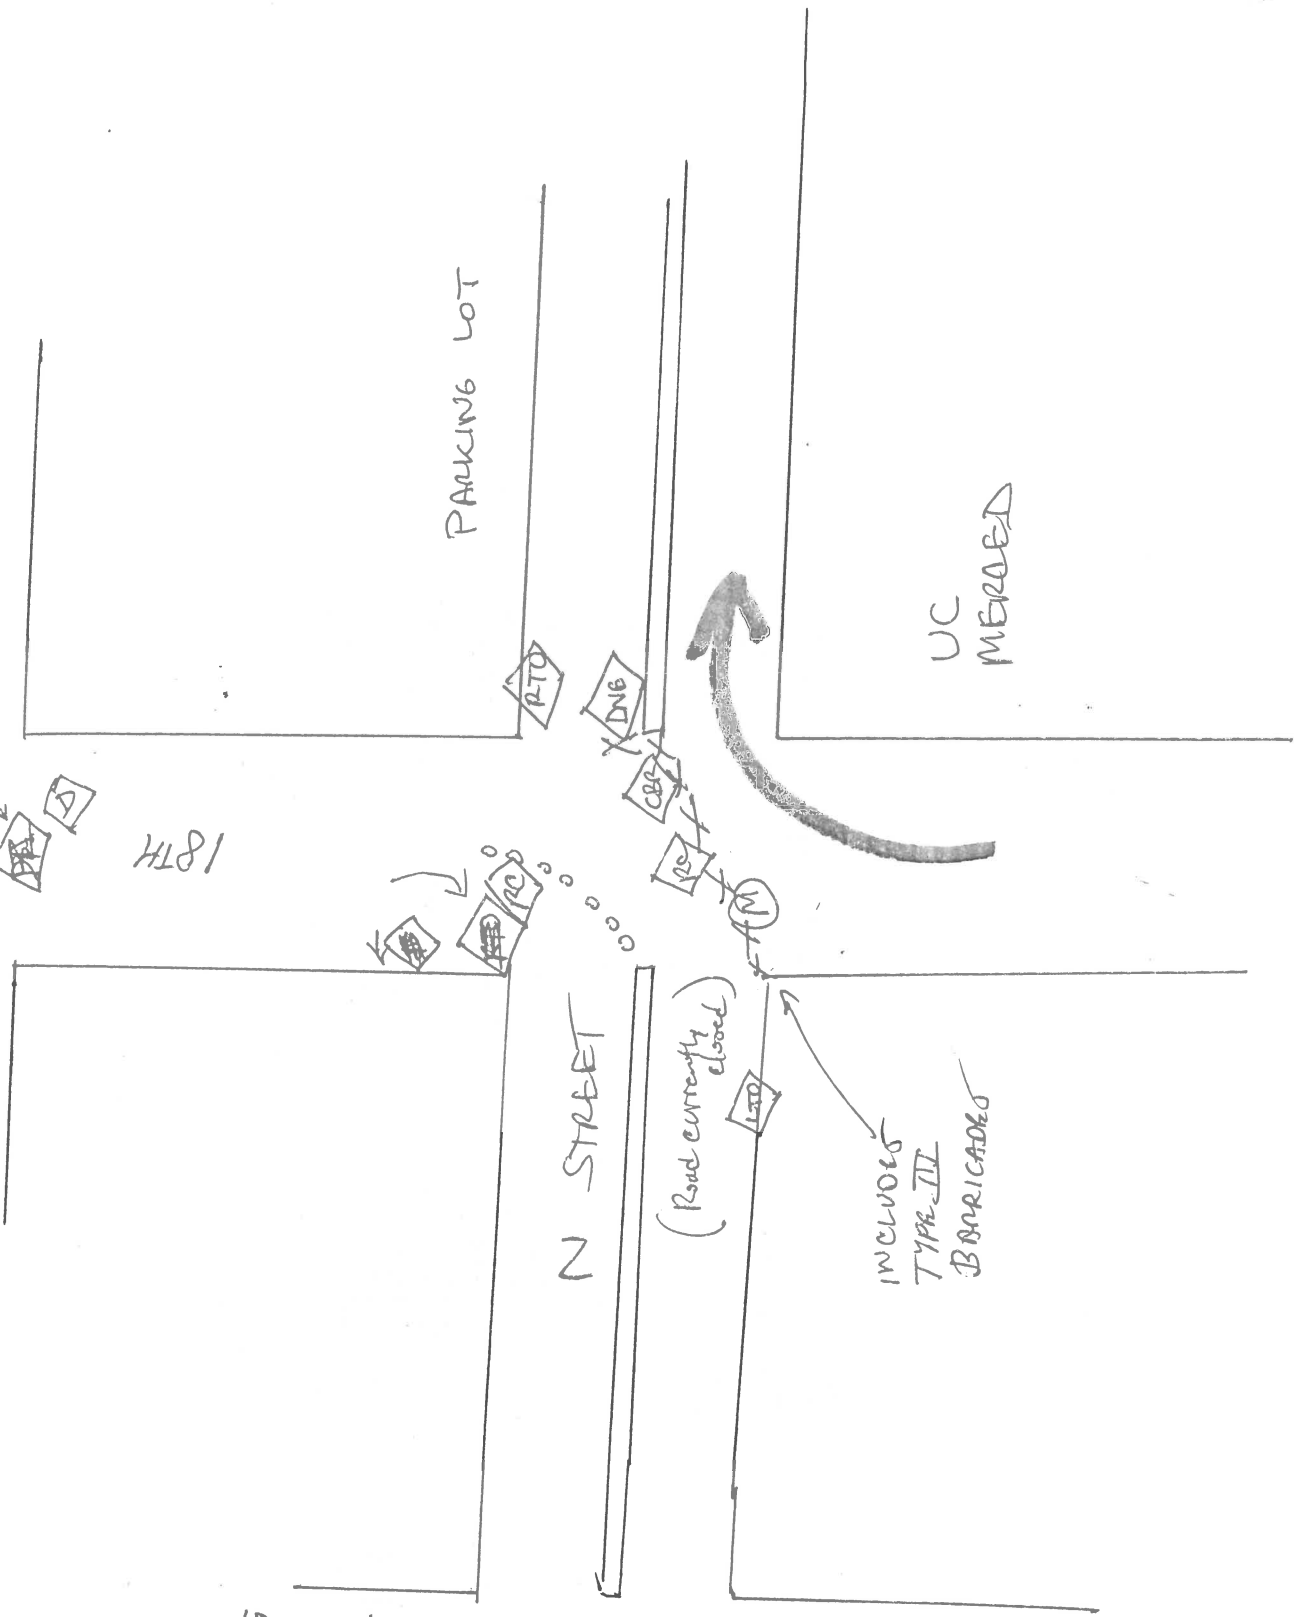

## Key for Merced Criterium Maps

### Signs:

- CBR Caution Bicycle Race
- DA Detour Ahead
- D Detour (with Directional Arrow)
- RC Road Closed
- RCA Road Closed Ahead (or No Through Traffic)
- LTO Left Turn Only (with arrow)
- RTO Right Turn Only (with arrow)
- DNE Do Not Enter
- FA Flagman Ahead
- SE Special Event

RCA  
18TH

HL81

N STREET

(Road currently closed)

INCLUDES  
TYPE III  
BARRICADES

MAIN ST

5,6

7.8