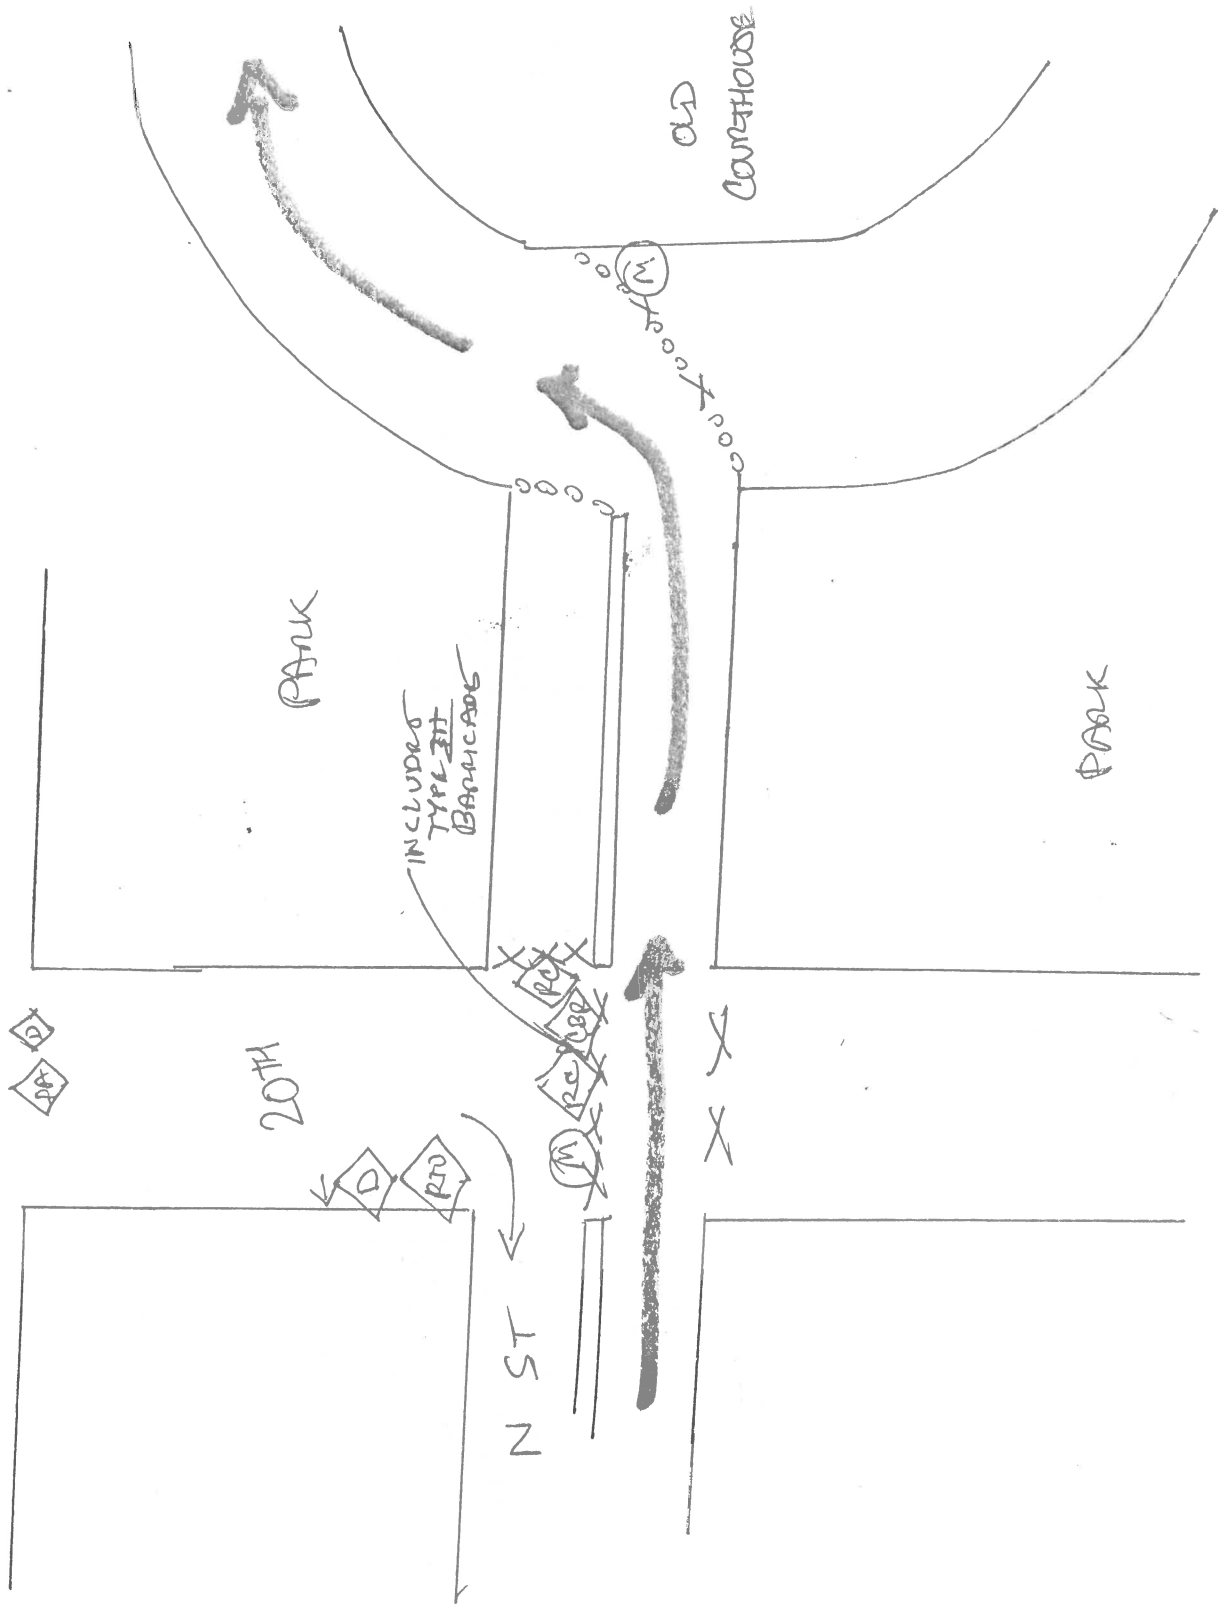

## Key for Merced Criterium Maps

### Signs:

- CBR Caution Bicycle Race
- DA Detour Ahead
- D Detour (with Directional Arrow)
- RC Road Closed
- RCA Road Closed Ahead (or No Through Traffic)
- LTO Left Turn Only (with arrow)
- RTO Right Turn Only (with arrow)
- DNE Do Not Enter
- FA Flagman Ahead
- SE Special Event

### People:

- M Marshal with radio
- EMT Emergency Medical Tech/First Aid Tent
- A Announcer
- RO Race Officials (USA Cycling)

Note: Signs as per latest CA MUTCD

3

3

O STREET

PARKING LOT

UC  
MERGED

RCA  
18TH

HL81

N STREET

(Road currently closed)

INCLUDES  
TYPE III  
BARRICADES

MAIN ST

5,6

7.8