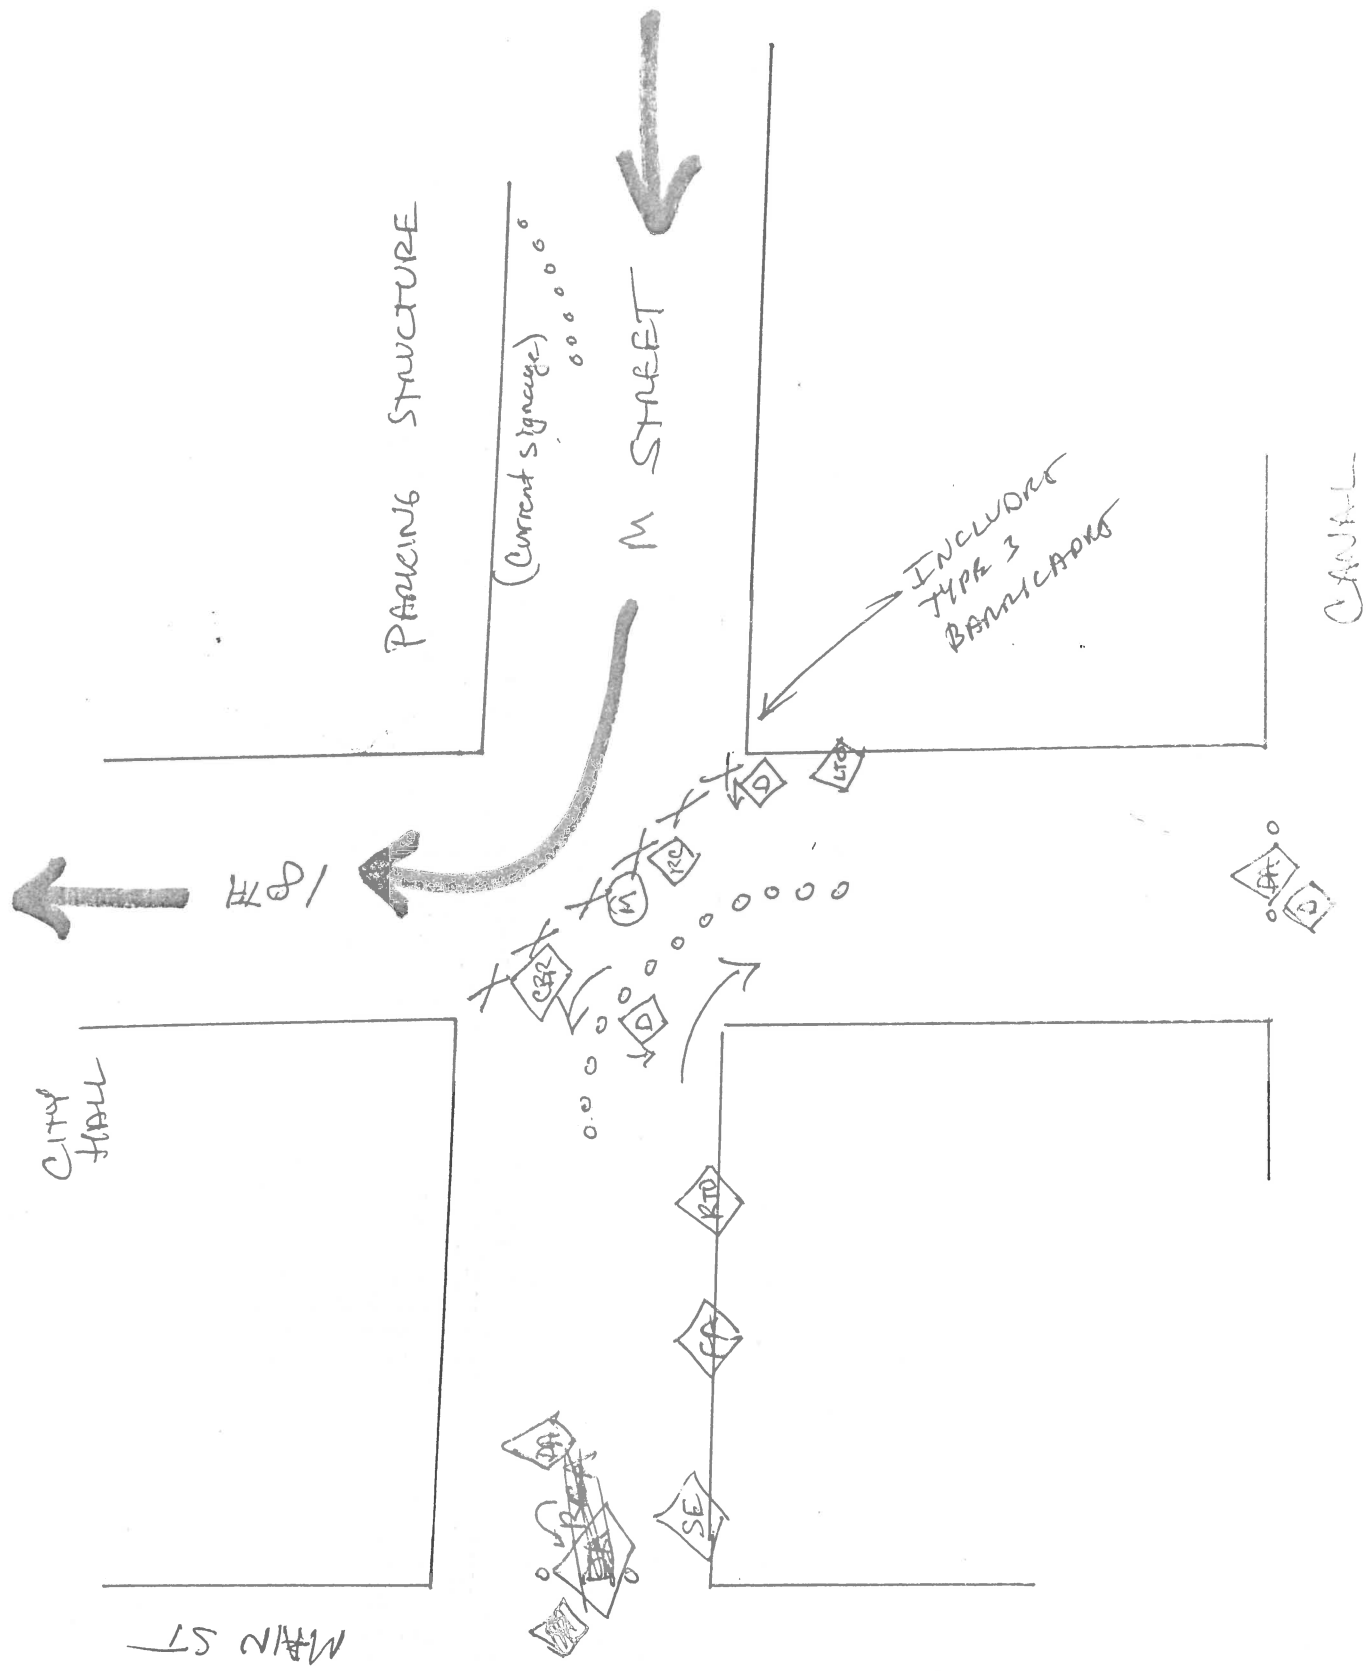

## Key for Merced Criterium Maps

### Signs:

- CBR Caution Bicycle Race
- DA Detour Ahead
- D Detour (with Directional Arrow)
- RC Road Closed
- RCA Road Closed Ahead (or No Through Traffic)
- LTO Left Turn Only (with arrow)
- RTO Right Turn Only (with arrow)
- DNE Do Not Enter
- FA Flagman Ahead
- SE Special Event

### People:

- M Marshal with radio
- EMT Emergency Medical Tech/First Aid Tent
- A Announcer
- RO Race Officials (USA Cycling)

Note: Signs as per latest CA MUTCD

3

3

O STREET

PARKING LOT

UC  
MERGED

RCA  
18TH

HL81

N STREET

(Road currently closed)

INCLUDES  
TYPE III  
BARRICADES

MAIN ST

5,6

7.8