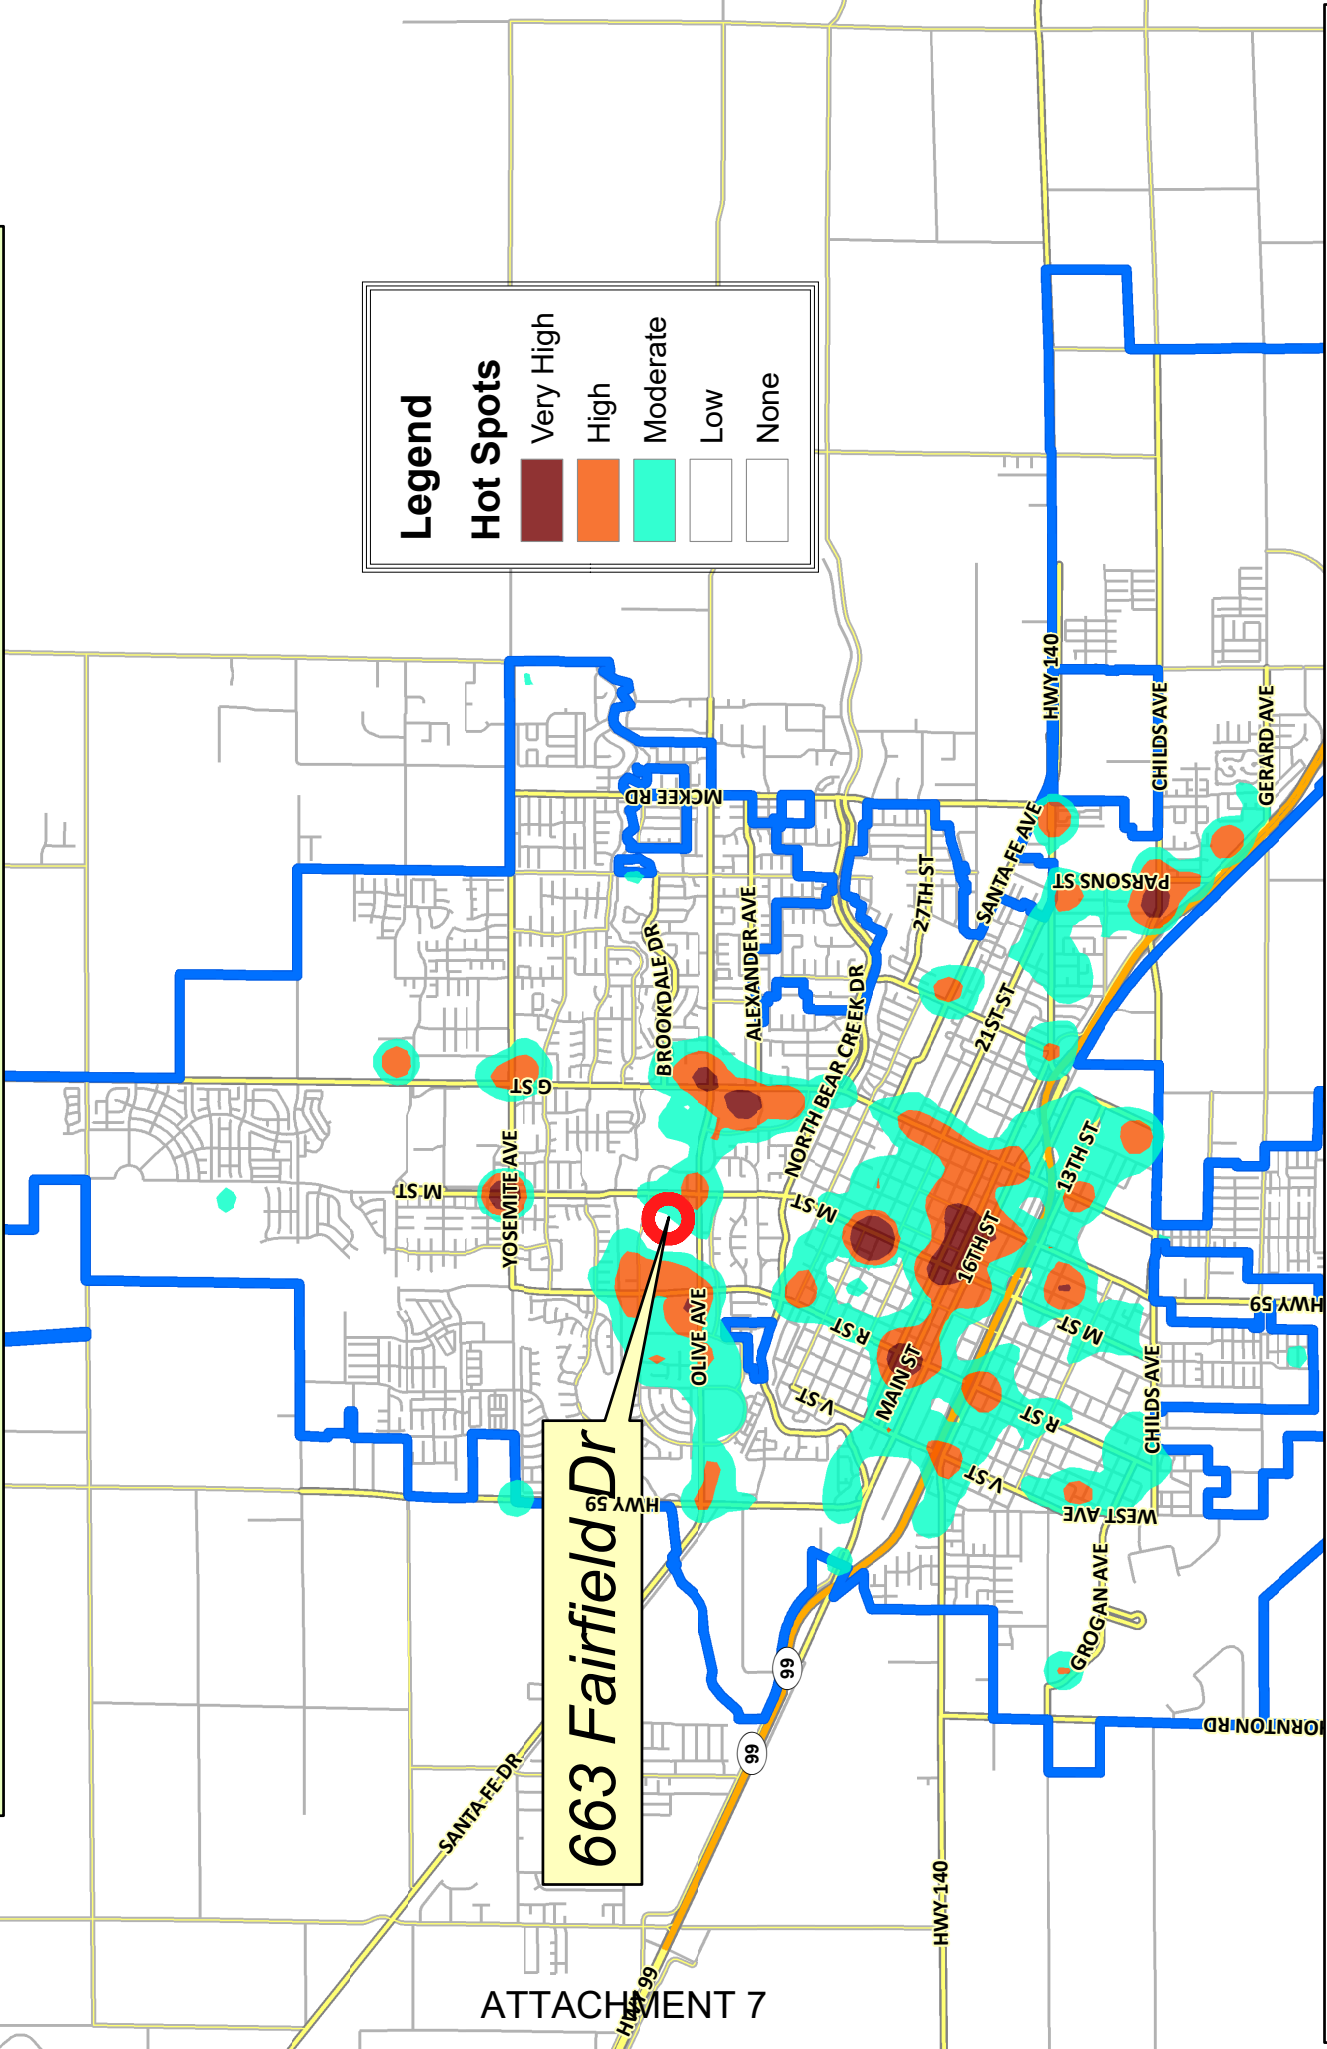

HOT SPOTS of ALL POLICE Incidents for the period of 6/1/23 - 5/31/24
 70,000+ incidents city wide

663 Fairfield Dr

Disclaimer: This document was prepared for general inquiries only. The City of Merced makes no warranty, representation, or guarantee regarding the accuracy of this map. The City of Merced is not responsible for errors or omissions that might occur. Official information regarding specific parcels should be obtained from official recorded or adopted City documents.