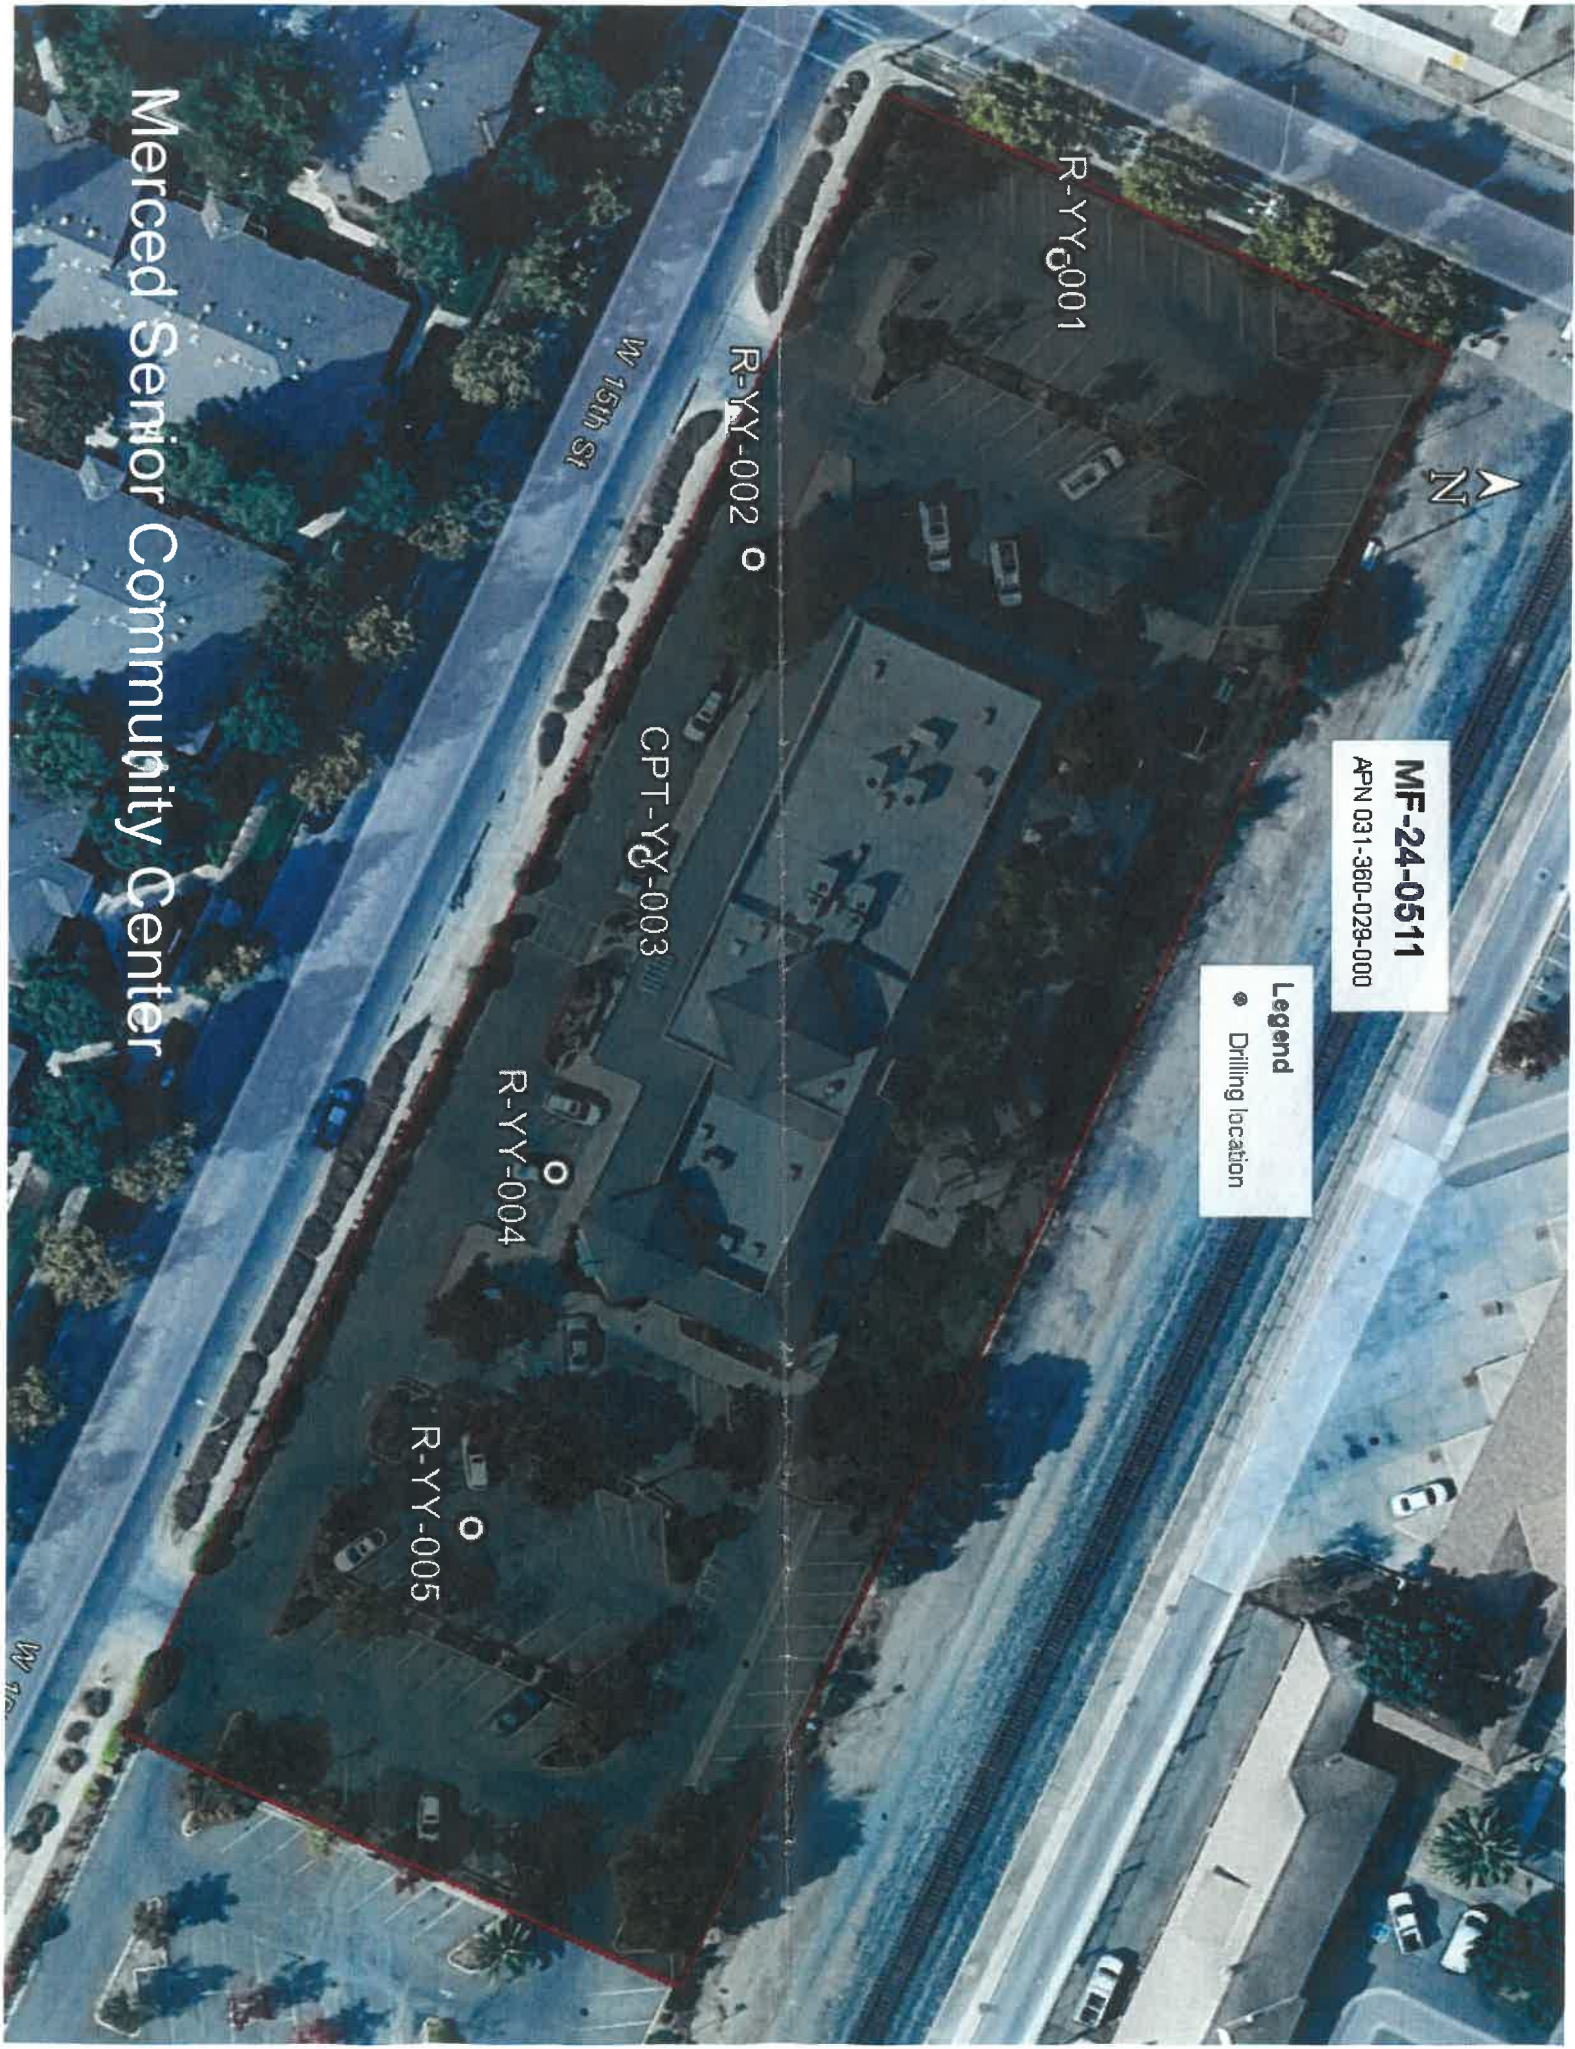

MF-24-0511
APN 031-360-029-000

Legend
● Drilling location

R-YY001

R-YY-002 ●

CPT-YY-003

R-YY-004 ●

R-YY-005 ●

W 15th St

Merced Senior Community Center

MF-24-0612
APN 031-380-080-000

Legend
● Drilling location

Boys and Girls Club of Merced County

Google Earth

100 ft