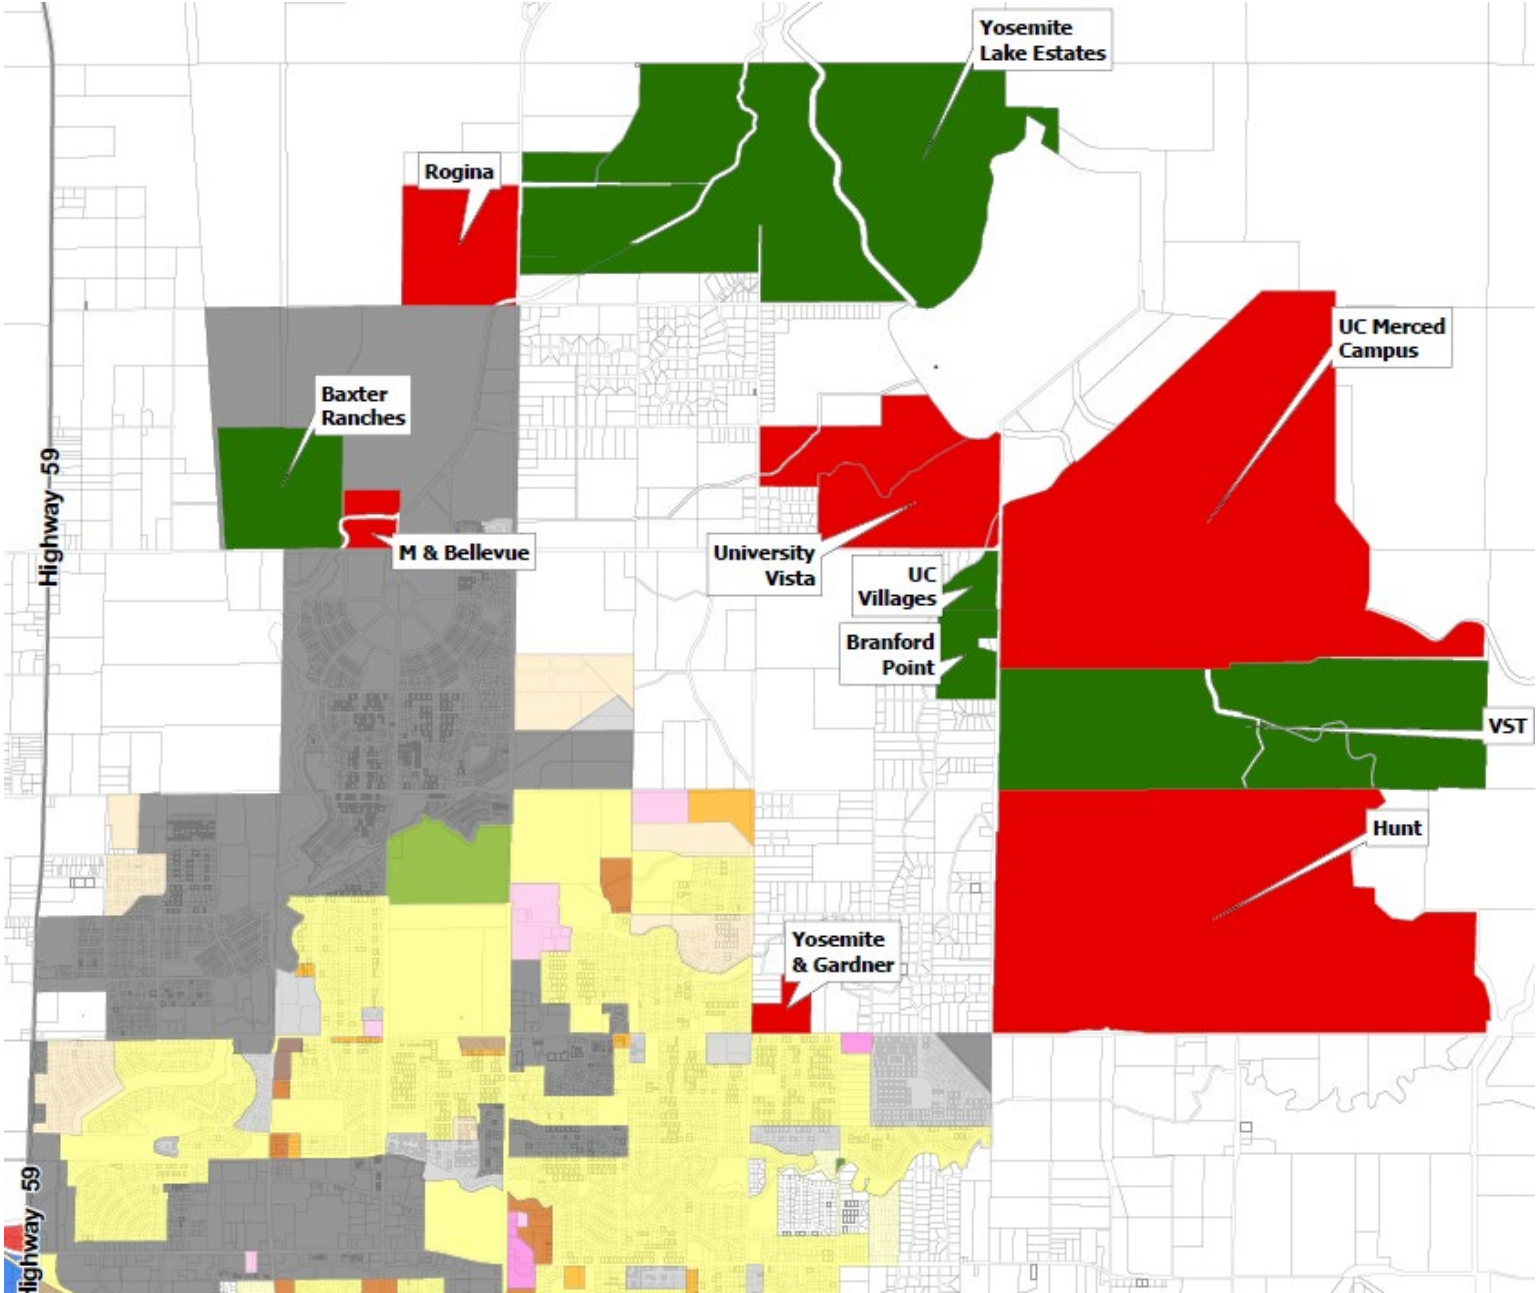

McKee Fire Station Closure

- Merced County has proposed closure of Station 85 to consolidate staffing and meet the states mandated requirement of 2 personnel per apparatus
- Merced County Fire staff request our assistance in providing fire coverage to County jurisdiction generally located North of Hwy 140, West of Kibby Road, West of N. Lake Road, and East of G Street via automatic aid agreement

Preliminary Map

Incident Data

- Station 85 2023 Incident Data – 958 Incidents
- This includes 316 responses to UC Merced
- Note the concentration of incidents in county islands

Preliminary Map

Future Planned Growth

- Legend
Annexation Projects
■ Active - 2,712 Acres
■ Preliminary - 3,027 Acres

Current Distribution based on 2023 Data
using a 4-minute travel time

- **Reciprocal Agreement**
• Hypothetical Impact to South Merced Using 2023 Data