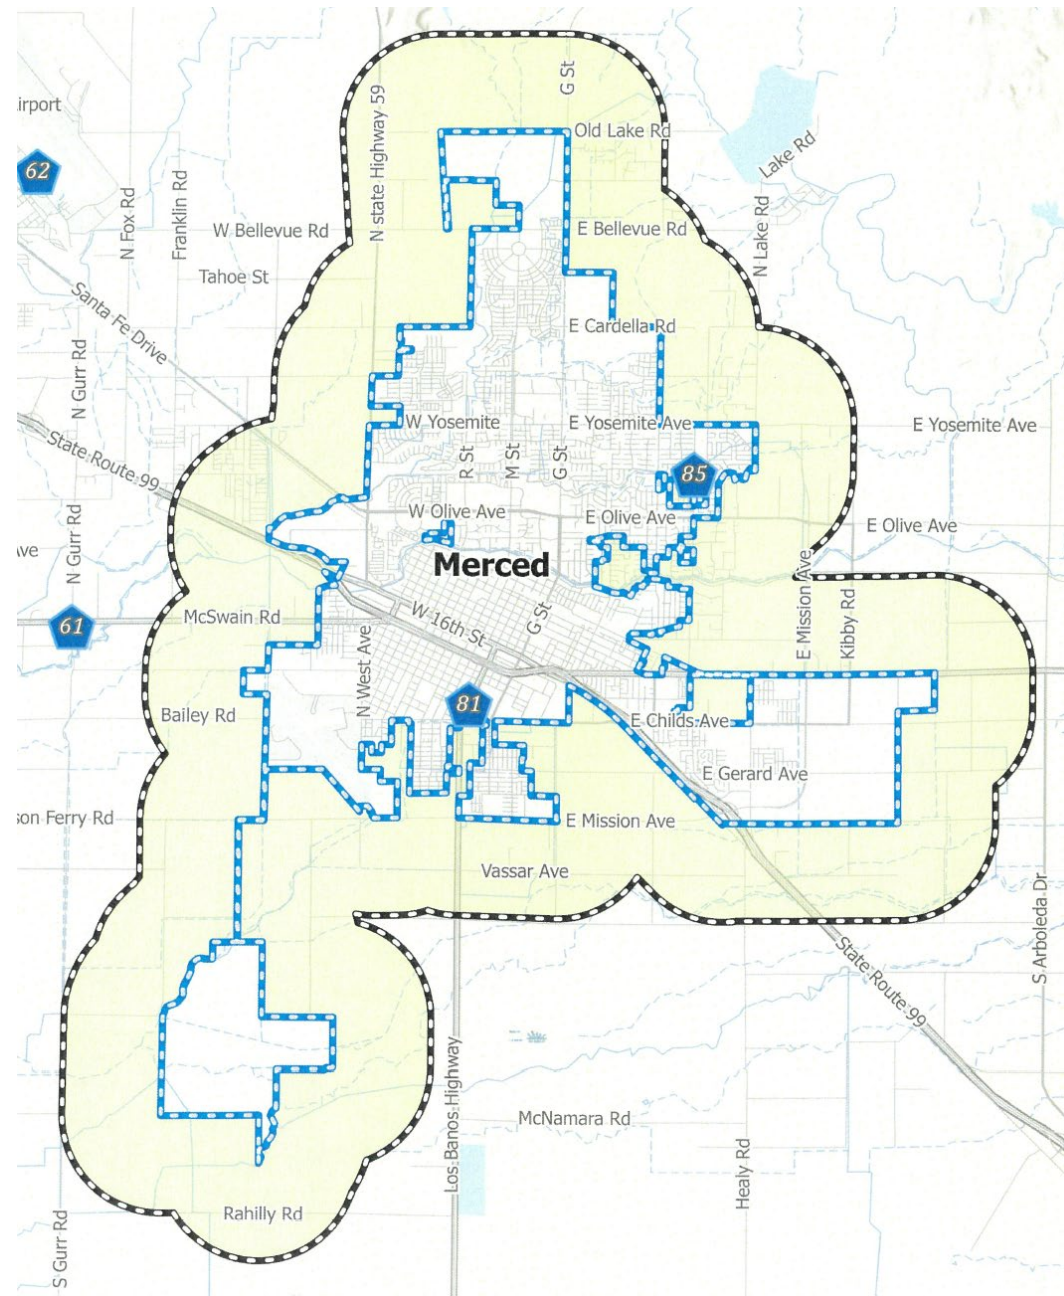

McKee Fire Station Closure

- Merced County has proposed closure of Station 85 to consolidate staffing and meet the states mandated requirement of 2 personnel per apparatus
- Merced County Fire staff request our assistance in providing fire coverage to County jurisdiction generally located North of Hwy 140, West of Kibby Road, West of N. Lake Road, and East of G Street via automatic aid agreement

Preliminary Map

Incident Data

- Station 85 2023 Incident Data – 958 Incidents
- This includes 316 responses to UC Merced
- Note the concentration of incidents in county islands

Preliminary Map

Future Planned Growth

- Legend
Annexation Projects
■ Active - 2,712 Acres
■ Preliminary - 3,027 Acres

Current Distribution based on 2023 Data
using a 4-minute travel time

- **Reciprocal Agreement**
• Hypothetical Impact to South Merced Using 2023 Data