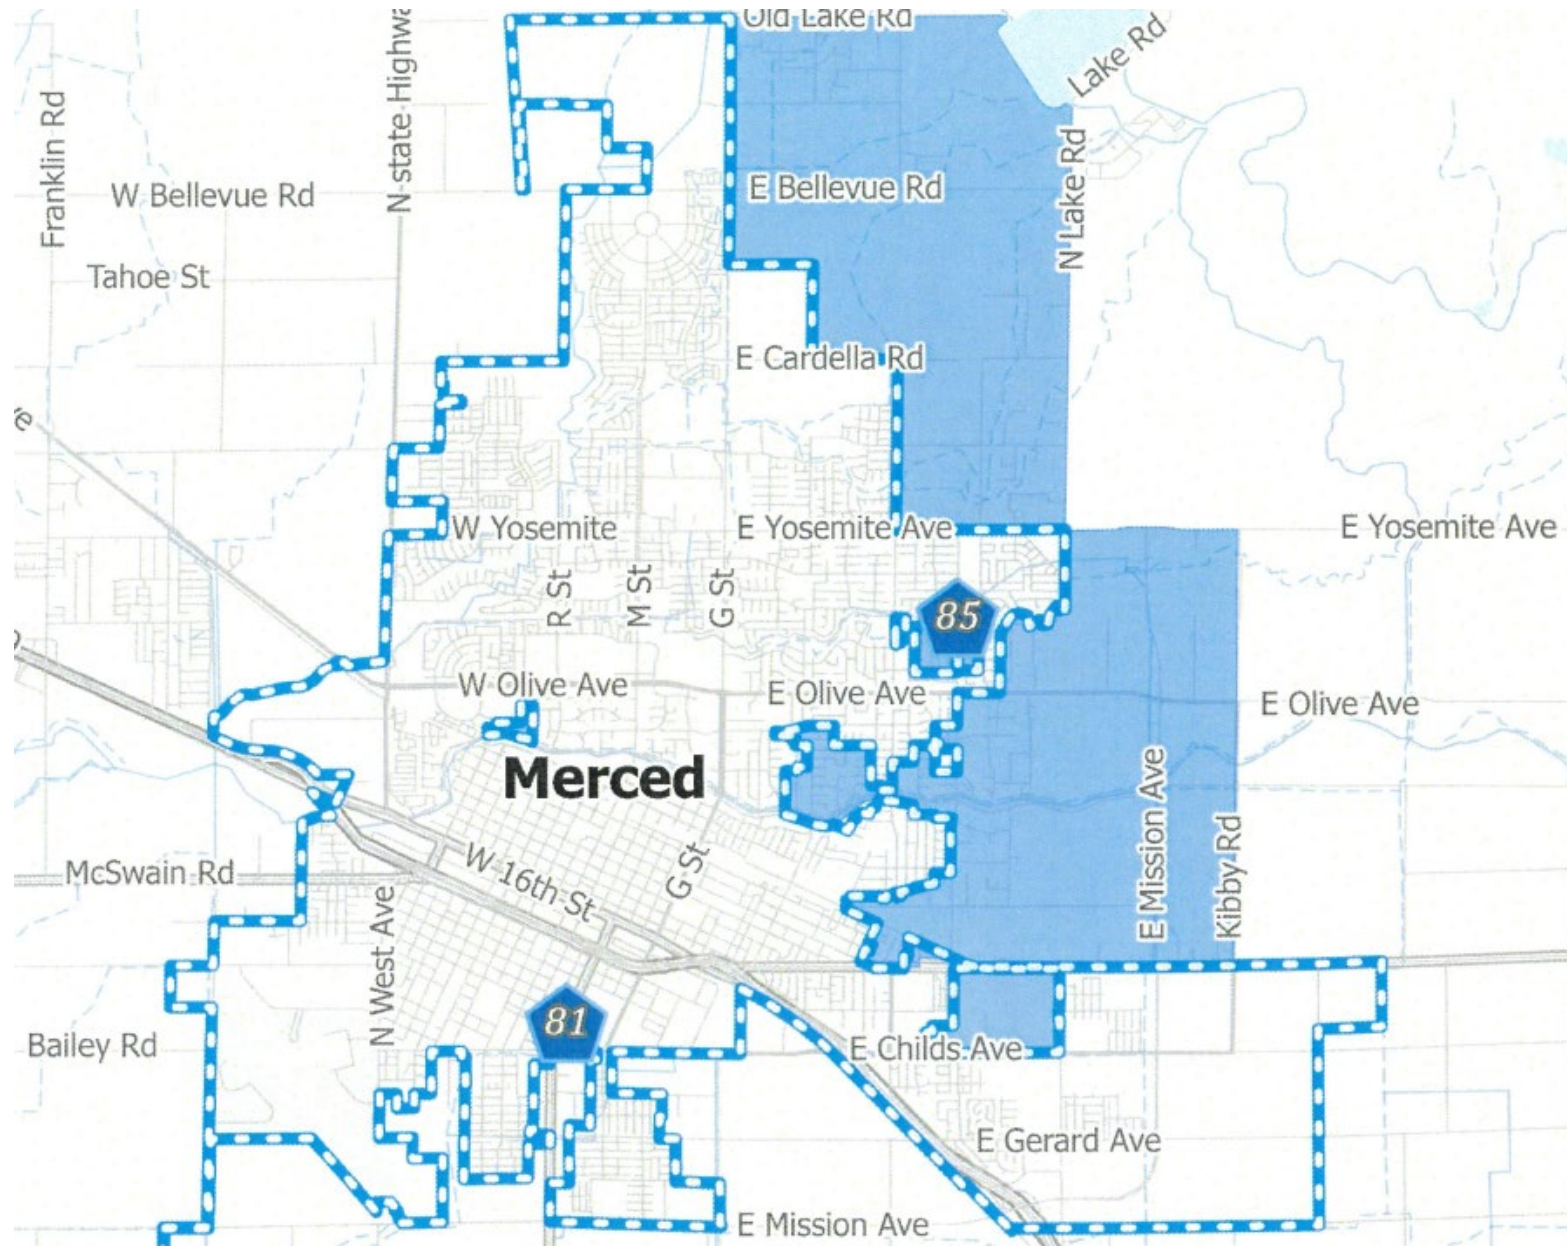

City of Merced Fire Department

Casey Wilson, Interim Fire Chief

City of Merced – Merced County Fire and EMS Aid Agreements

Fire and EMS Options

- Provide council with an update regarding a request from Merced County Fire for an automatic aid agreement
- Discussion and obtain general direction on how Council would like City Staff to proceed regarding providing automatic aid to Merced County Fire
- Other policy considerations – service area, cost recovery, other items

McKee Fire Station Closure

- Merced County has proposed closure of Station 85 to consolidate staffing and meet the states mandated requirement of 2 personnel per apparatus
- Merced County Fire staff request our assistance in providing fire coverage to County jurisdiction generally located North of Hwy 140, West of Kibby Road, West of N. Lake Road, and East of G Street via automatic aid agreement

Preliminary Map

Incident Data

- Station 85 2023 Incident Data – 958 Incidents
- This includes 316 responses to UC Merced
- Note the concentration of incidents in county islands

Preliminary Map

Future Planned Growth

- Legend
Annexation Projects
■ Active - 2,712 Acres
■ Preliminary - 3,027 Acres

Current Distribution based on 2023 Data
using a 4-minute travel time

- **Reciprocal Agreement**
• Hypothetical Impact to South Merced Using 2023 Data