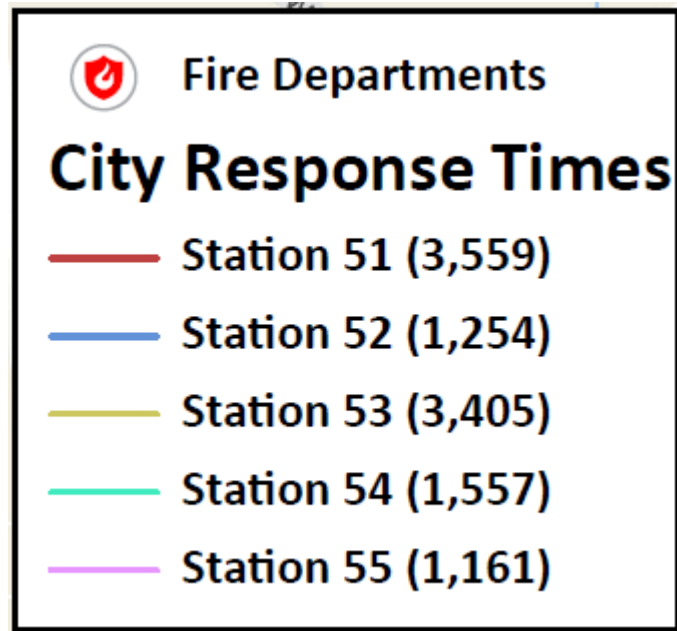

Current Distribution based on 2023 Data
using a 4-minute travel time