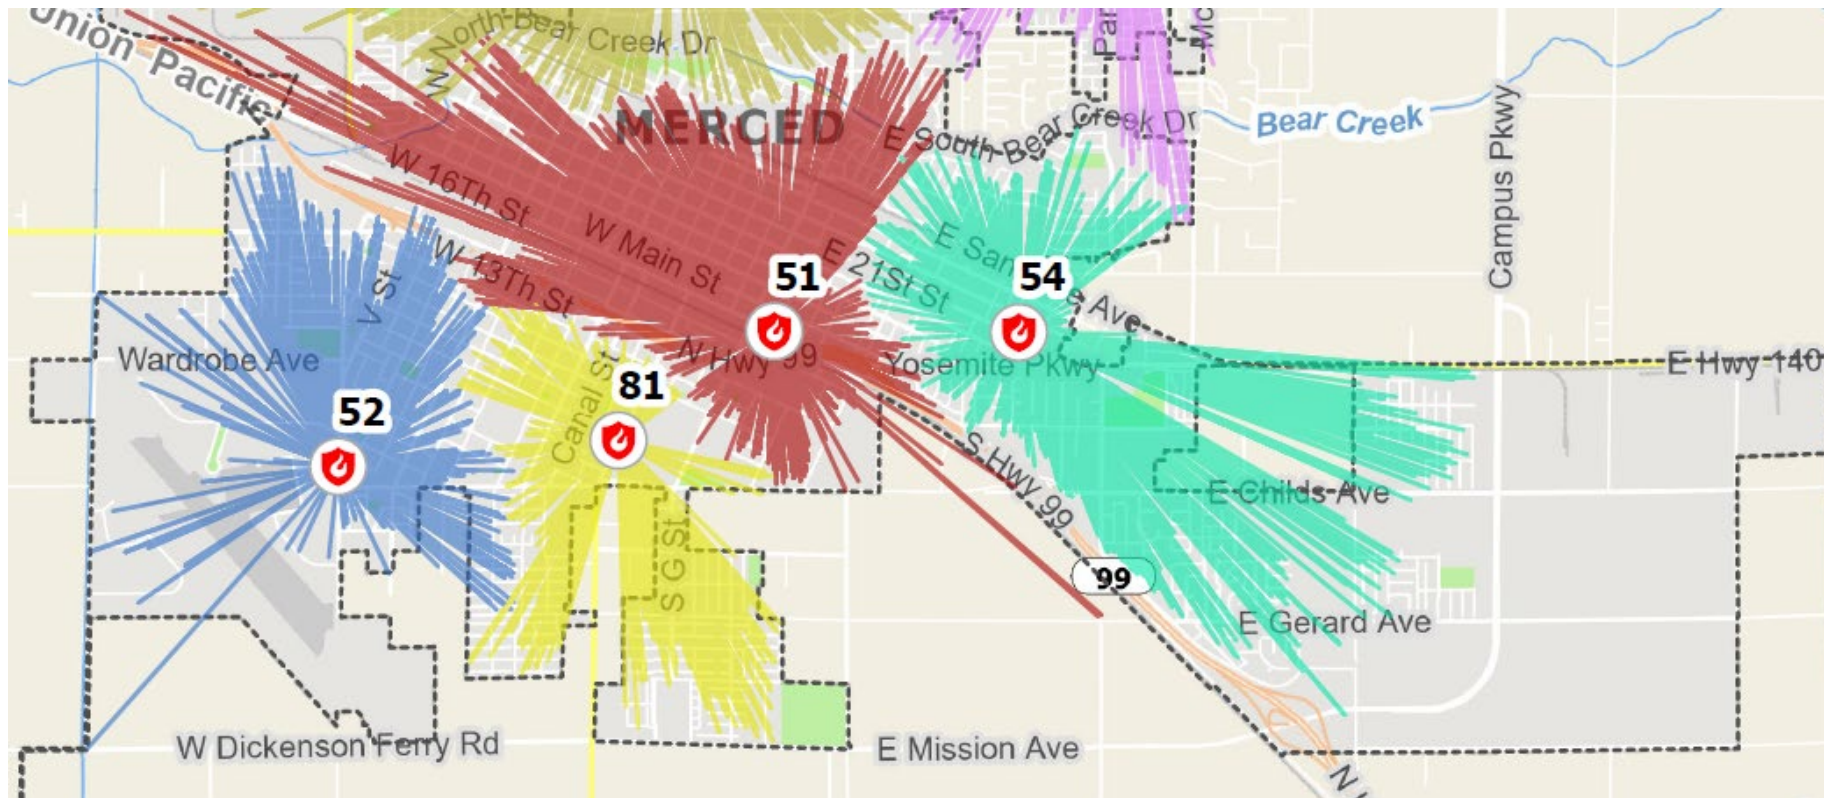

McKee Fire Station Closure

- Merced County has proposed closure of Station 85 to consolidate staffing and meet the states mandated requirement of 2 personnel per apparatus
- Merced County Fire staff request our assistance in providing fire coverage to County jurisdiction generally located North of Hwy 140, West of Kibby Road, West of N. Lake Road, and East of G Street via automatic aid agreement

Preliminary Map

Incident Data

- Station 85 2023 Incident Data – 958 Incidents
- This includes 316 responses to UC Merced
- Note the concentration of incidents in county islands

Preliminary Map

Future Planned Growth

- Legend
Annexation Projects
■ Active - 2,712 Acres
■ Preliminary - 3,027 Acres

Current Distribution based on 2023 Data
using a 4-minute travel time

- **Reciprocal Agreement**
• Hypothetical Impact to South Merced Using 2023 Data