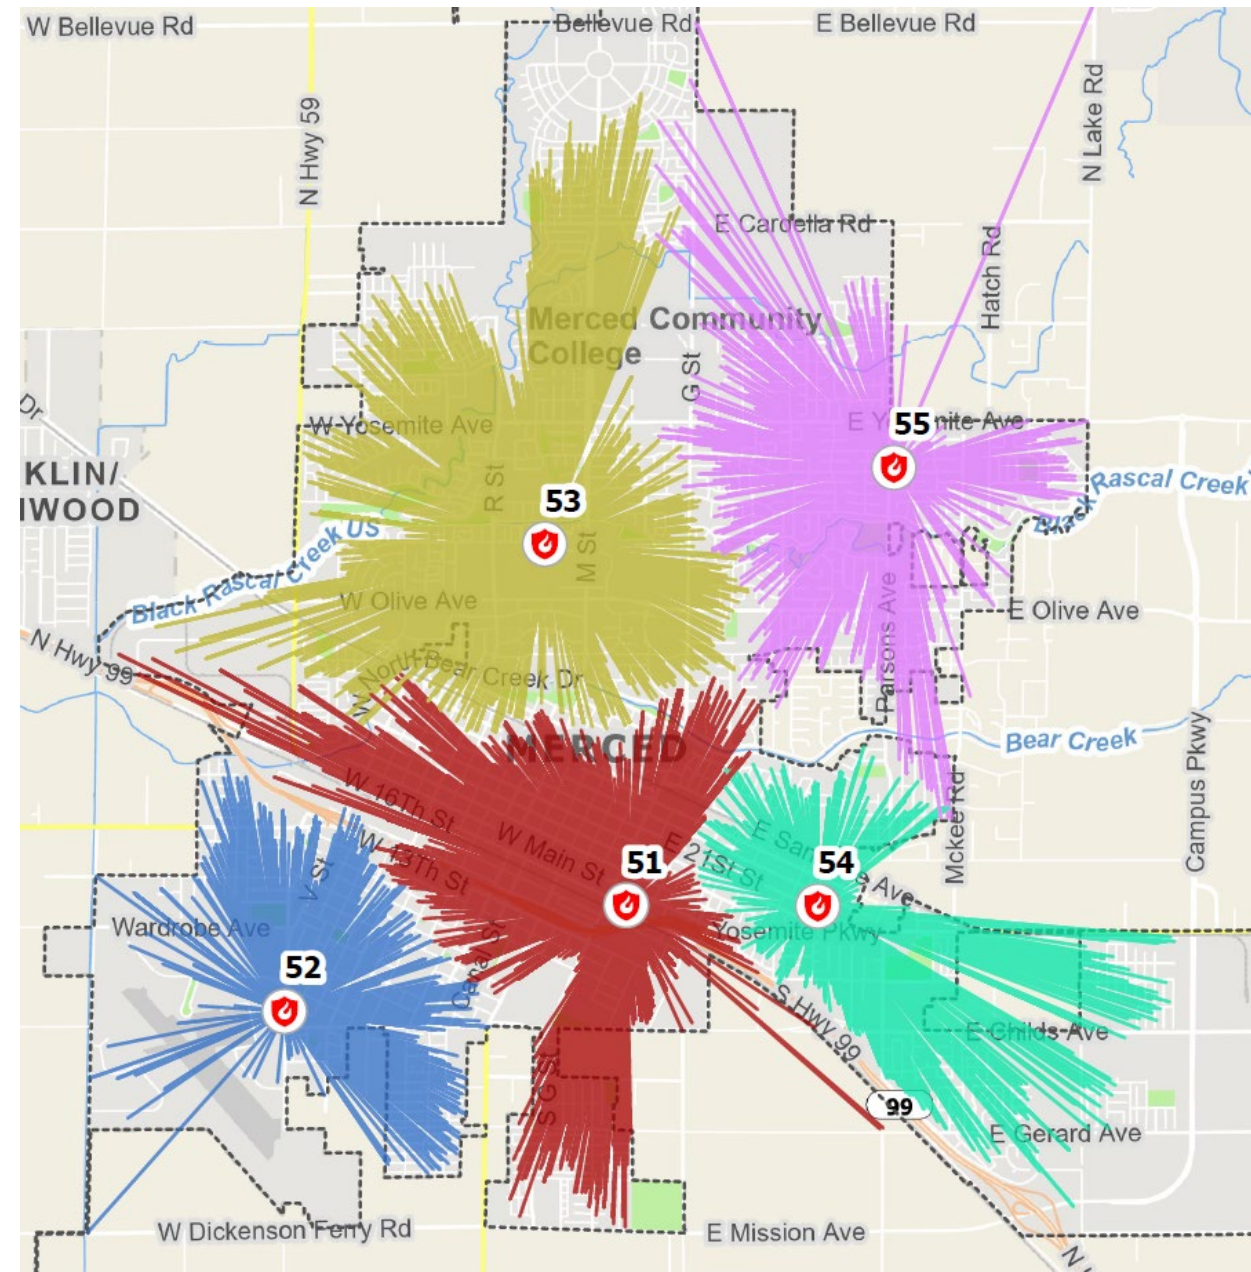

McKee Fire Station Closure

- Merced County has proposed closure of Station 85 to consolidate staffing and meet the states mandated requirement of 2 personnel per apparatus
- Merced County Fire staff request our assistance in providing fire coverage to County jurisdiction generally located North of Hwy 140, West of Kibby Road, West of N. Lake Road, and East of G Street via automatic aid agreement

Preliminary Map

Incident Data

- Station 85 2023 Incident Data – 958 Incidents
- This includes 316 responses to UC Merced
- Note the concentration of incidents in county islands

Preliminary Map

Future Planned Growth

- Legend
Annexation Projects
■ Active - 2,712 Acres
■ Preliminary - 3,027 Acres

Current Distribution based on 2023 Data
using a 4-minute travel time

- **Reciprocal Agreement**
• Hypothetical Impact to South Merced Using 2023 Data