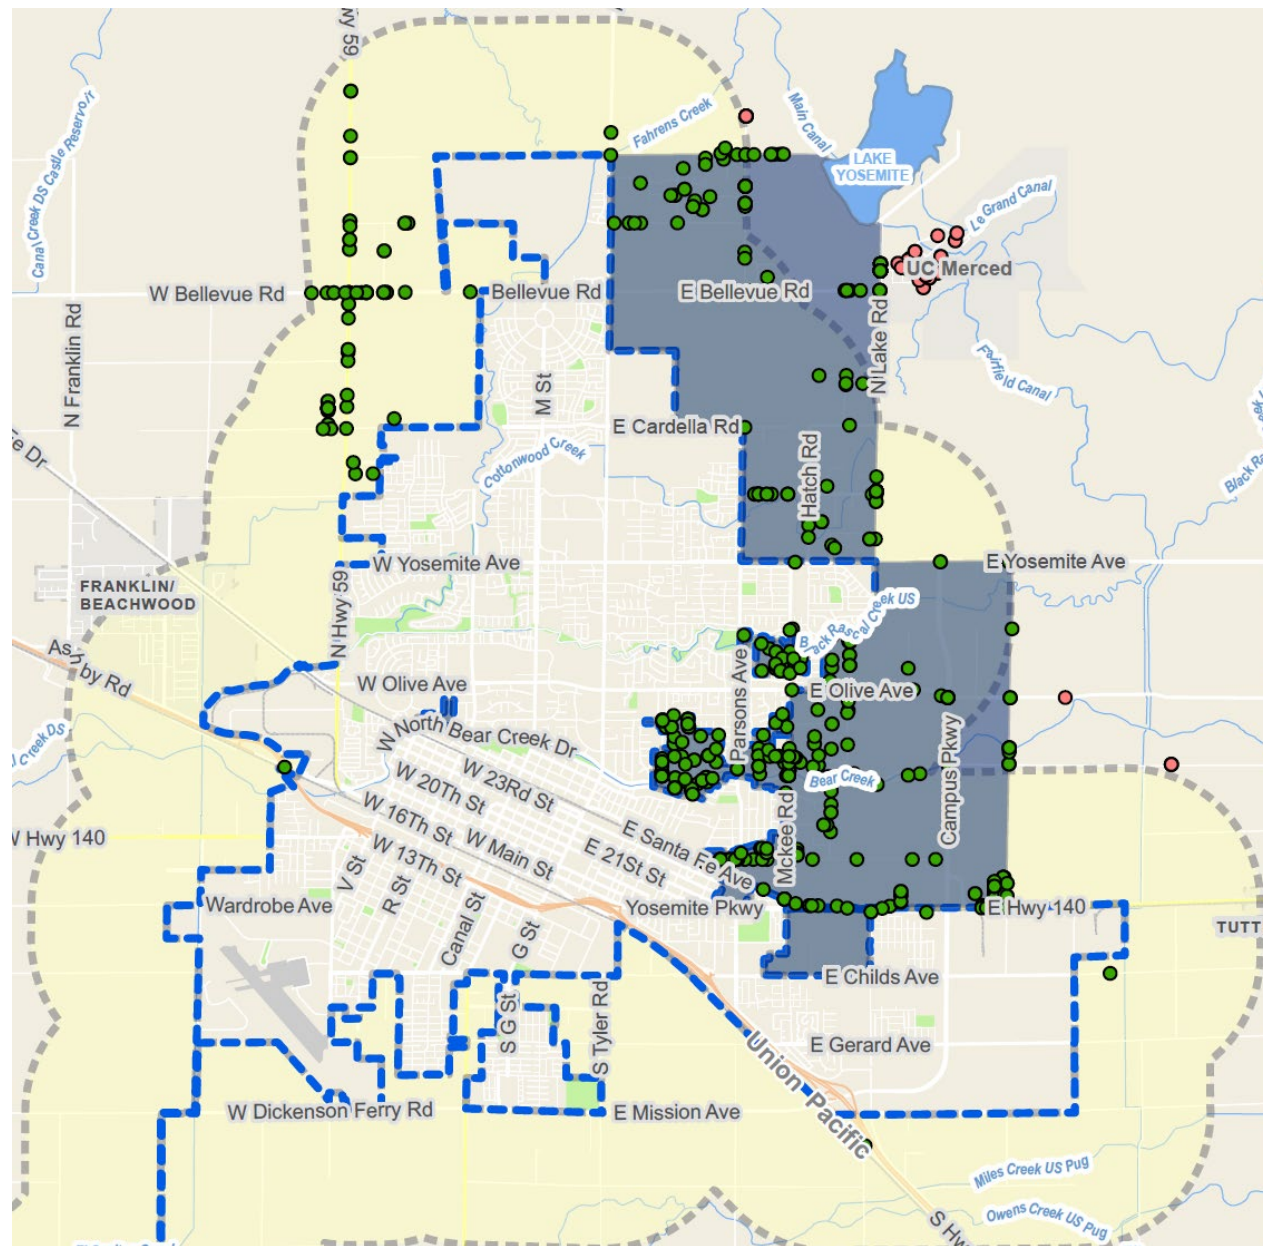

McKee Fire Station Closure

- Merced County has proposed closure of Station 85 to consolidate staffing and meet the states mandated requirement of 2 personnel per apparatus
- Merced County Fire staff request our assistance in providing fire coverage to County jurisdiction generally located North of Hwy 140, West of Kibby Road, West of N. Lake Road, and East of G Street via automatic aid agreement

Preliminary Map

Incident Data

- Station 85 2023 Incident Data – 958 Incidents
- This includes 316 responses to UC Merced
- Note the concentration of incidents in county islands

Preliminary Map

Future Planned Growth

- Legend
Annexation Projects
■ Active - 2,712 Acres
■ Preliminary - 3,027 Acres

Current Distribution based on 2023 Data
using a 4-minute travel time

- **Reciprocal Agreement**
• Hypothetical Impact to South Merced Using 2023 Data