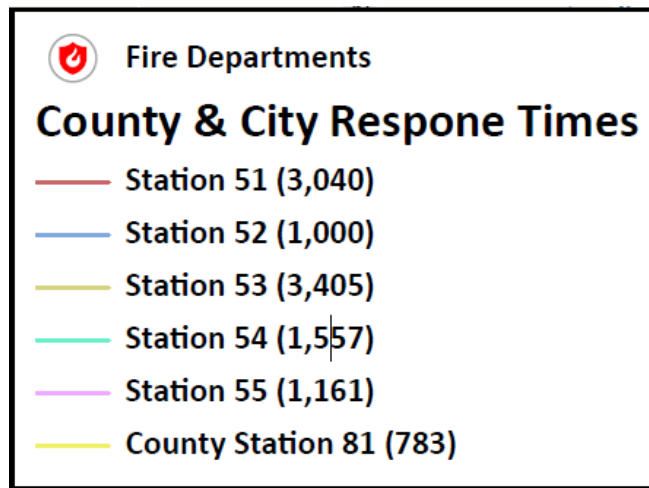

- **Reciprocal Agreement**
  • Hypothetical Impact to South Merced Using 2023 Data