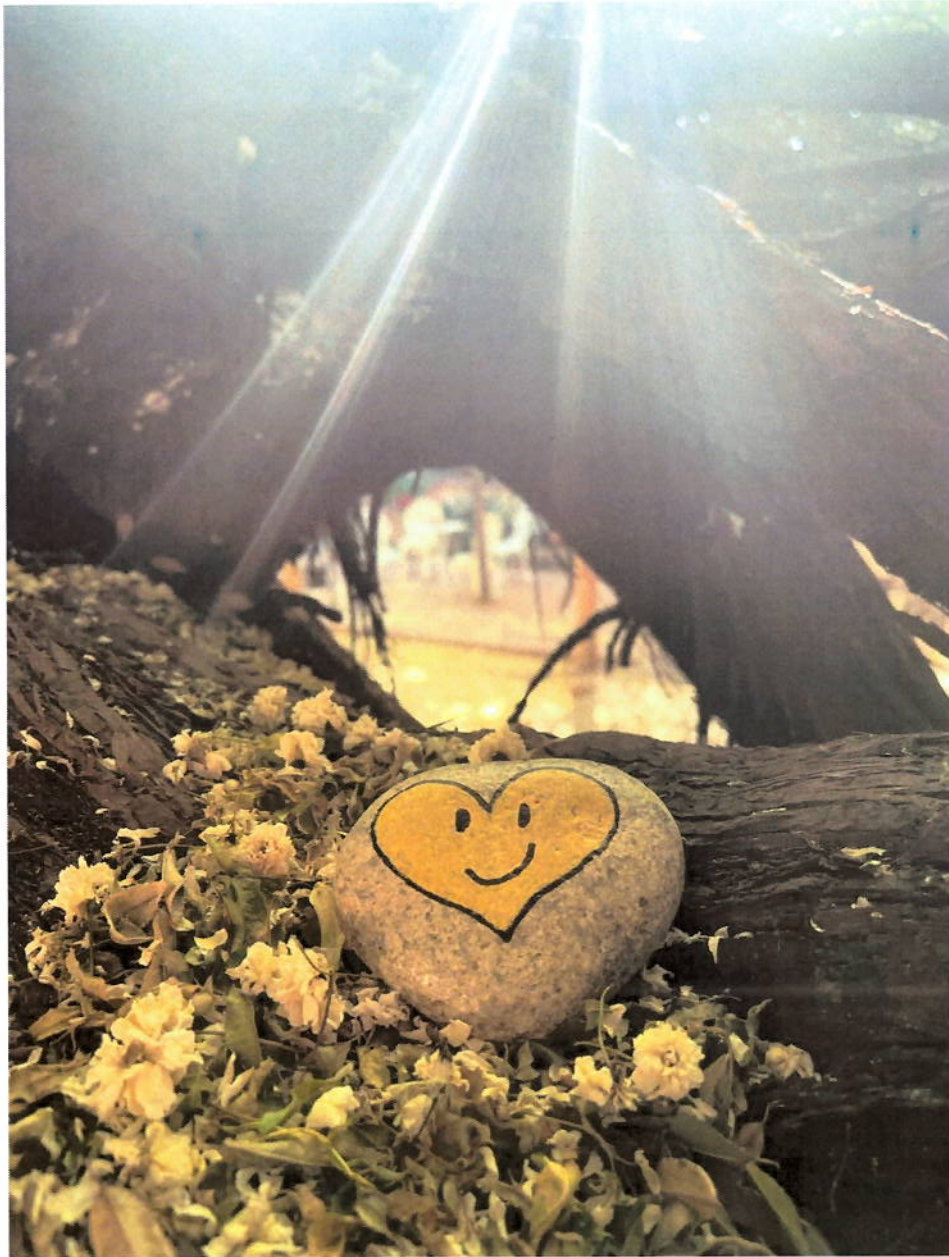

21st & M St.

Smiley Riley Legacy

Melisa Silva ▶ Smiley Riley Legacy

Apr 27 · 👥

Placed in the worlds largest rose bush in Tombstone Arizona 🧡 #smileyrileylegacy xoxo

🧡👍 You, DJ Jones and 9 others

4 comments

Home

Watch

Marketplace

Feeds

Notifications

Menu

Discover more like this in the app

Smiley Riley

Drop cloth \$3.54