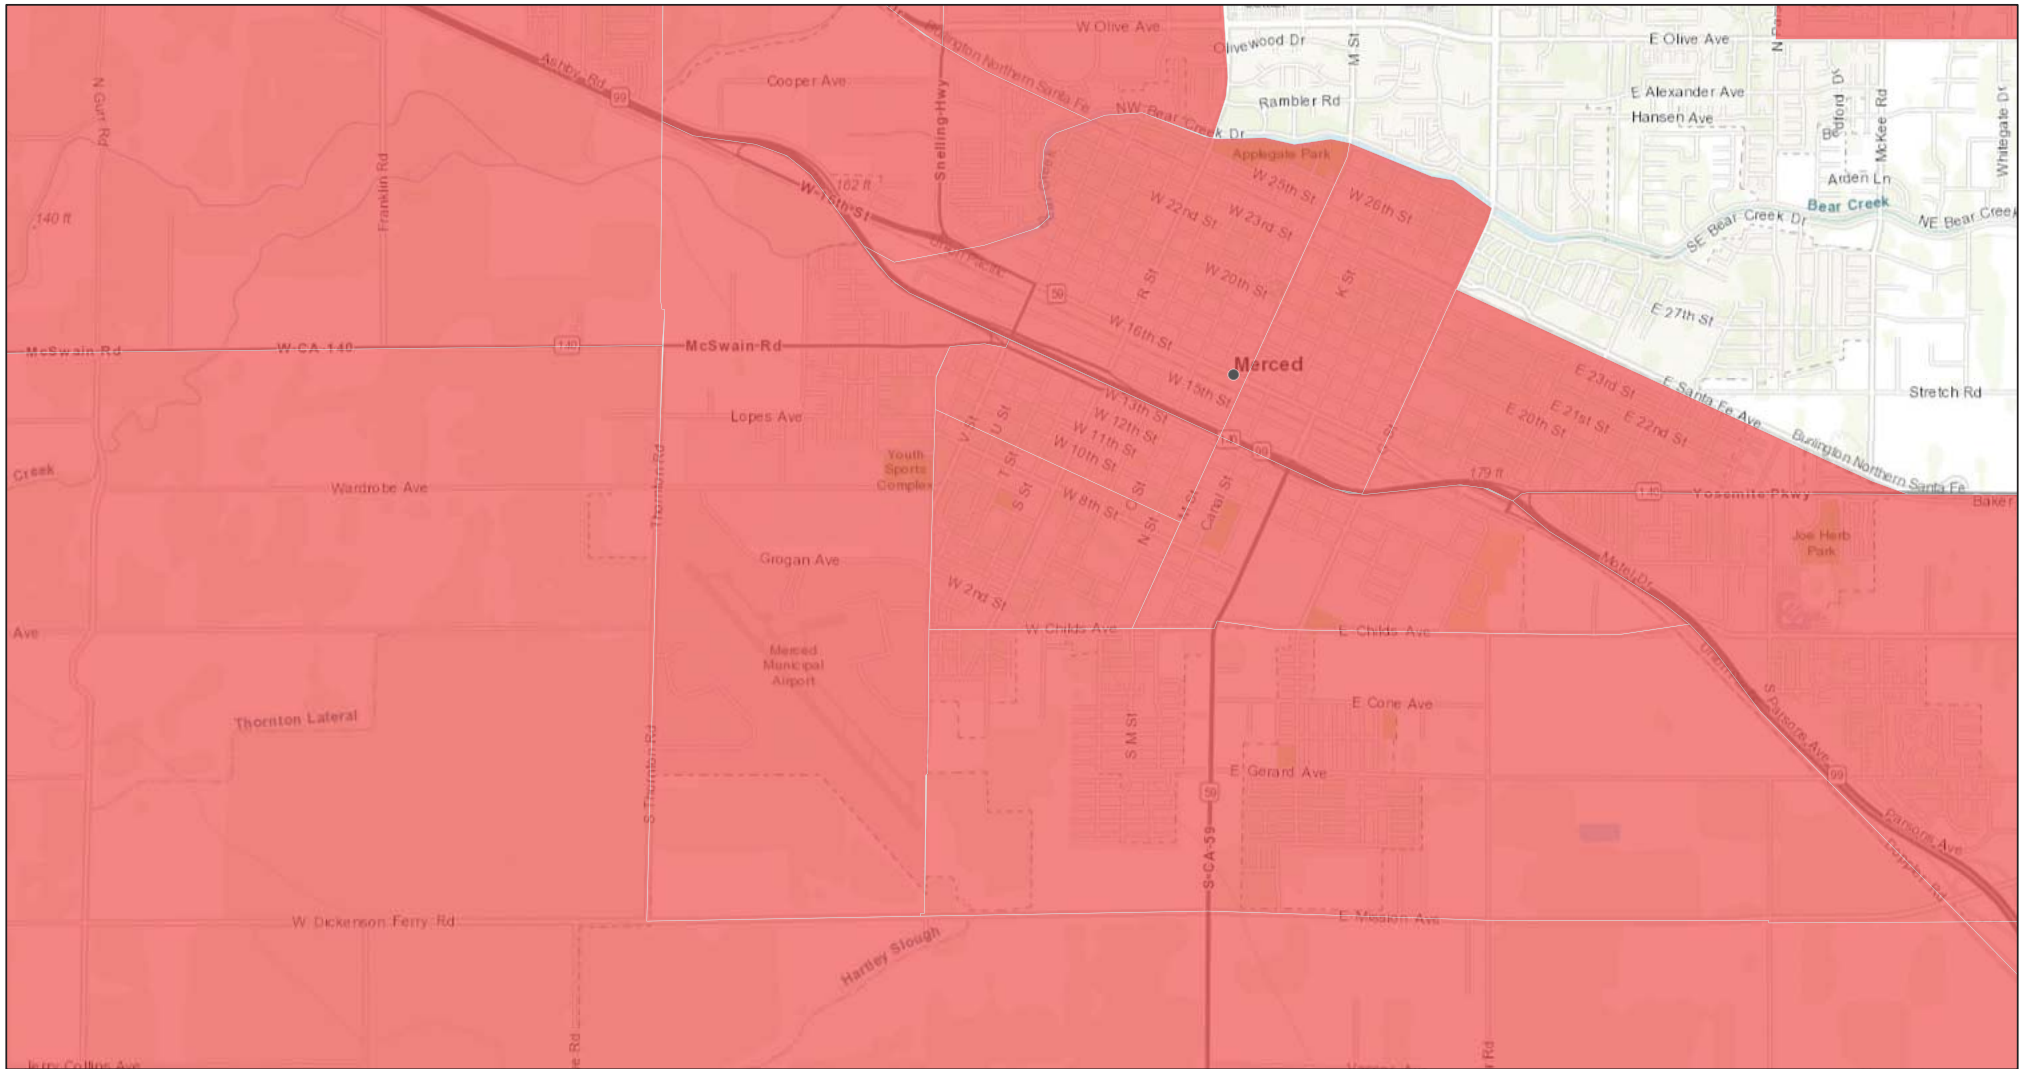

CITY OF MERCED

December 28, 2018

SB 535 Disadvantaged Communities (June 2018 Update)

1:36,112

Sources: Esri, HERE, Garmin, Intermap, increment P Corp., GEBCO, USGS, FAO, NPS, NRCAN, GeoBase, IGN, Kadaster NL, Ordnance Survey, Esri Japan, METI, Esri China (Hong Kong), swisstopo, © OpenStreetMap contributors, and the GIS User Community